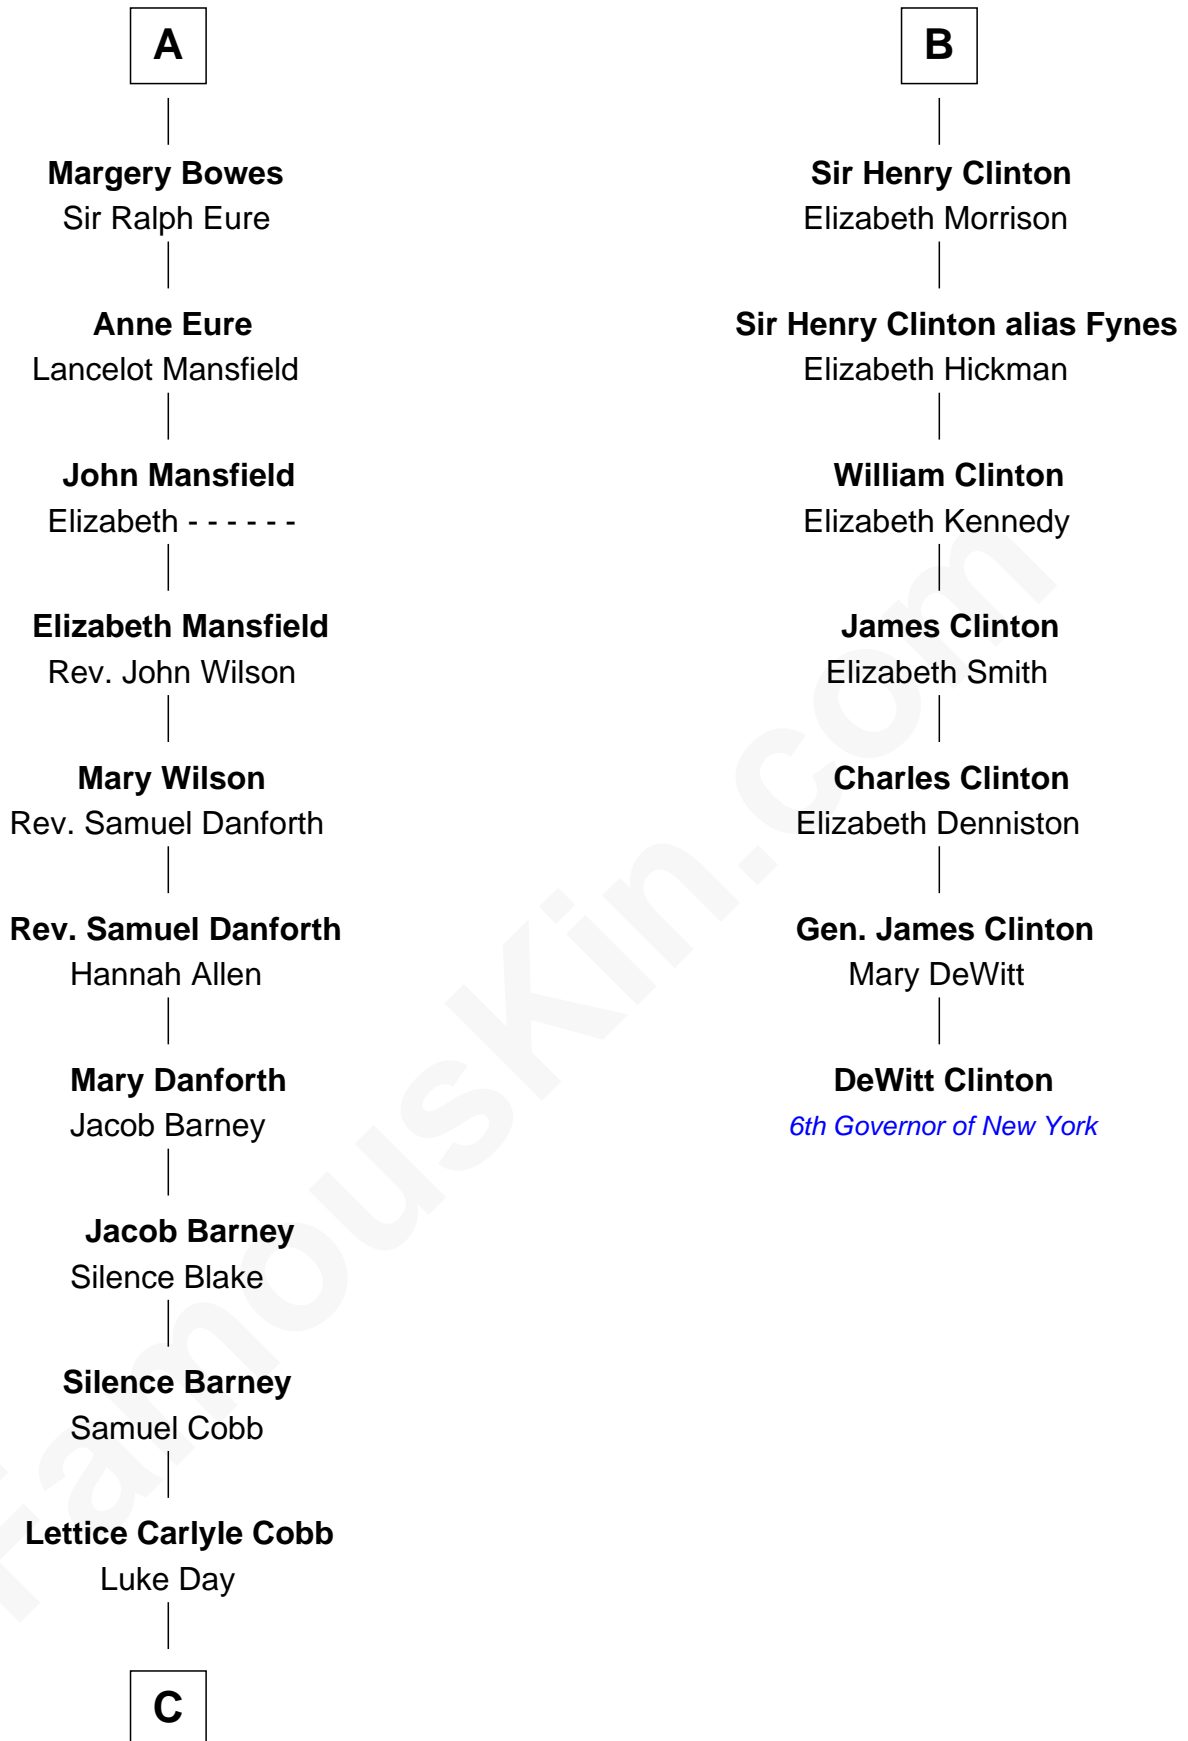

FamousKin.com
Relationship Chart of
Sandra Day O'Connor

First Female U.S. Supreme Court Justice

13th cousin 7 times removed of

DeWitt Clinton

6th Governor of New York

Sir Maurice de Berkeley

Eve la Zouche

C

—
Hollis Day

Eliza L. Flanders

—
Henry Clay Day

Alice Edith Hilton

—
Henry R. Day

Ada Mae Wilkey

—
Sandra Day O'Connor

U.S. Supreme Court Justice