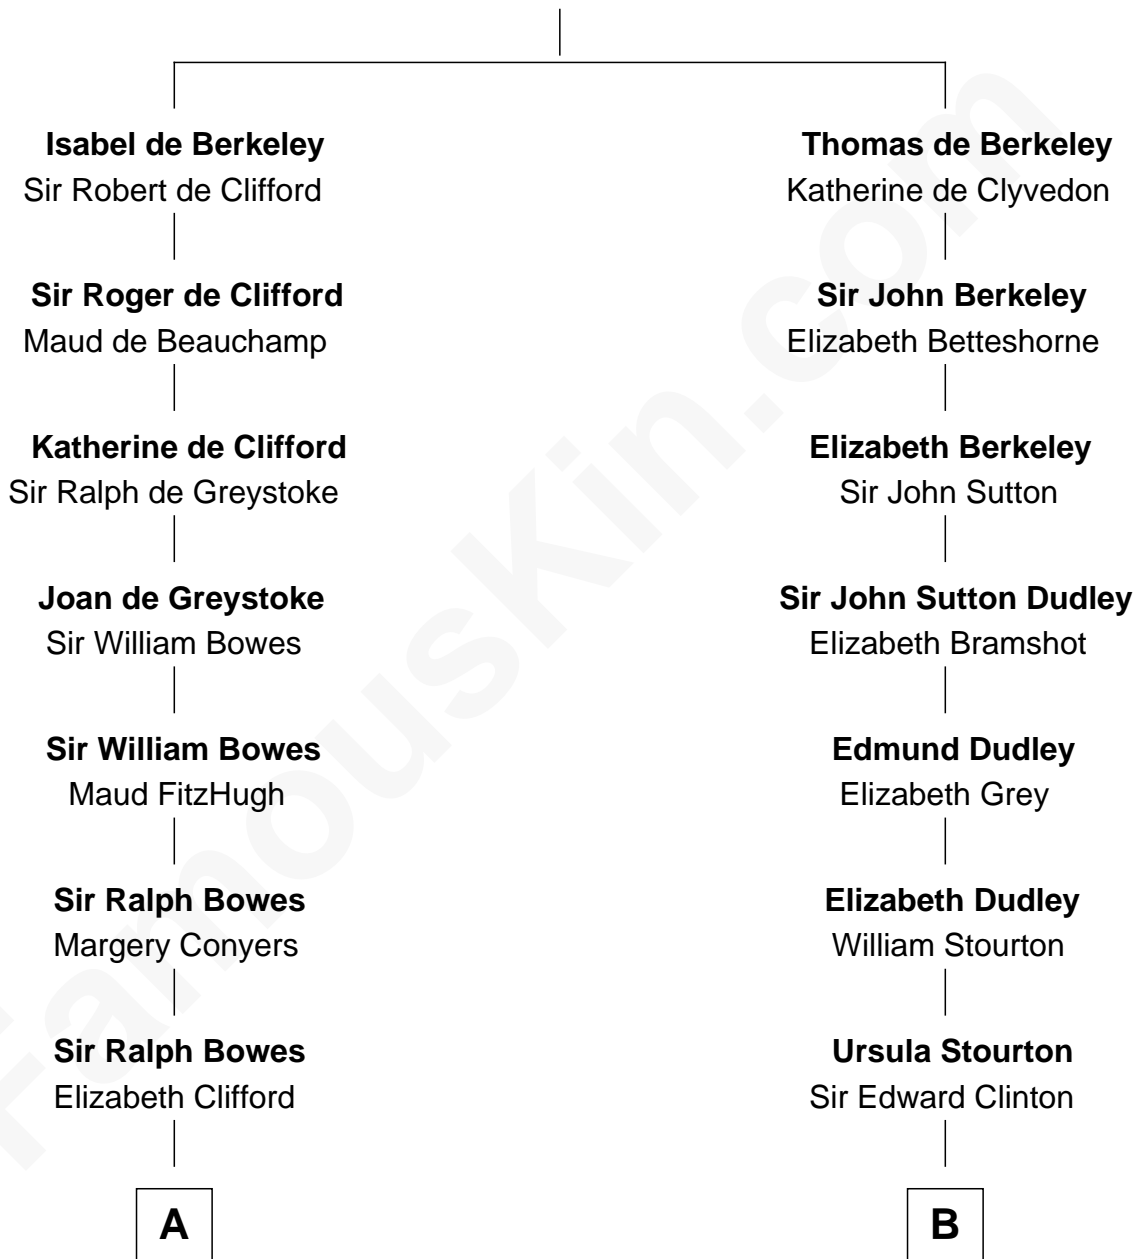

FamousKin.com
Relationship Chart of
Sandra Day O'Connor

First Female U.S. Supreme Court Justice

13th cousin 7 times removed of

DeWitt Clinton

6th Governor of New York

Sir Maurice de Berkeley

Eve la Zouche

C

—
Hollis Day

Eliza L. Flanders

—
Henry Clay Day

Alice Edith Hilton

—
Henry R. Day

Ada Mae Wilkey

—
Sandra Day O'Connor

U.S. Supreme Court Justice