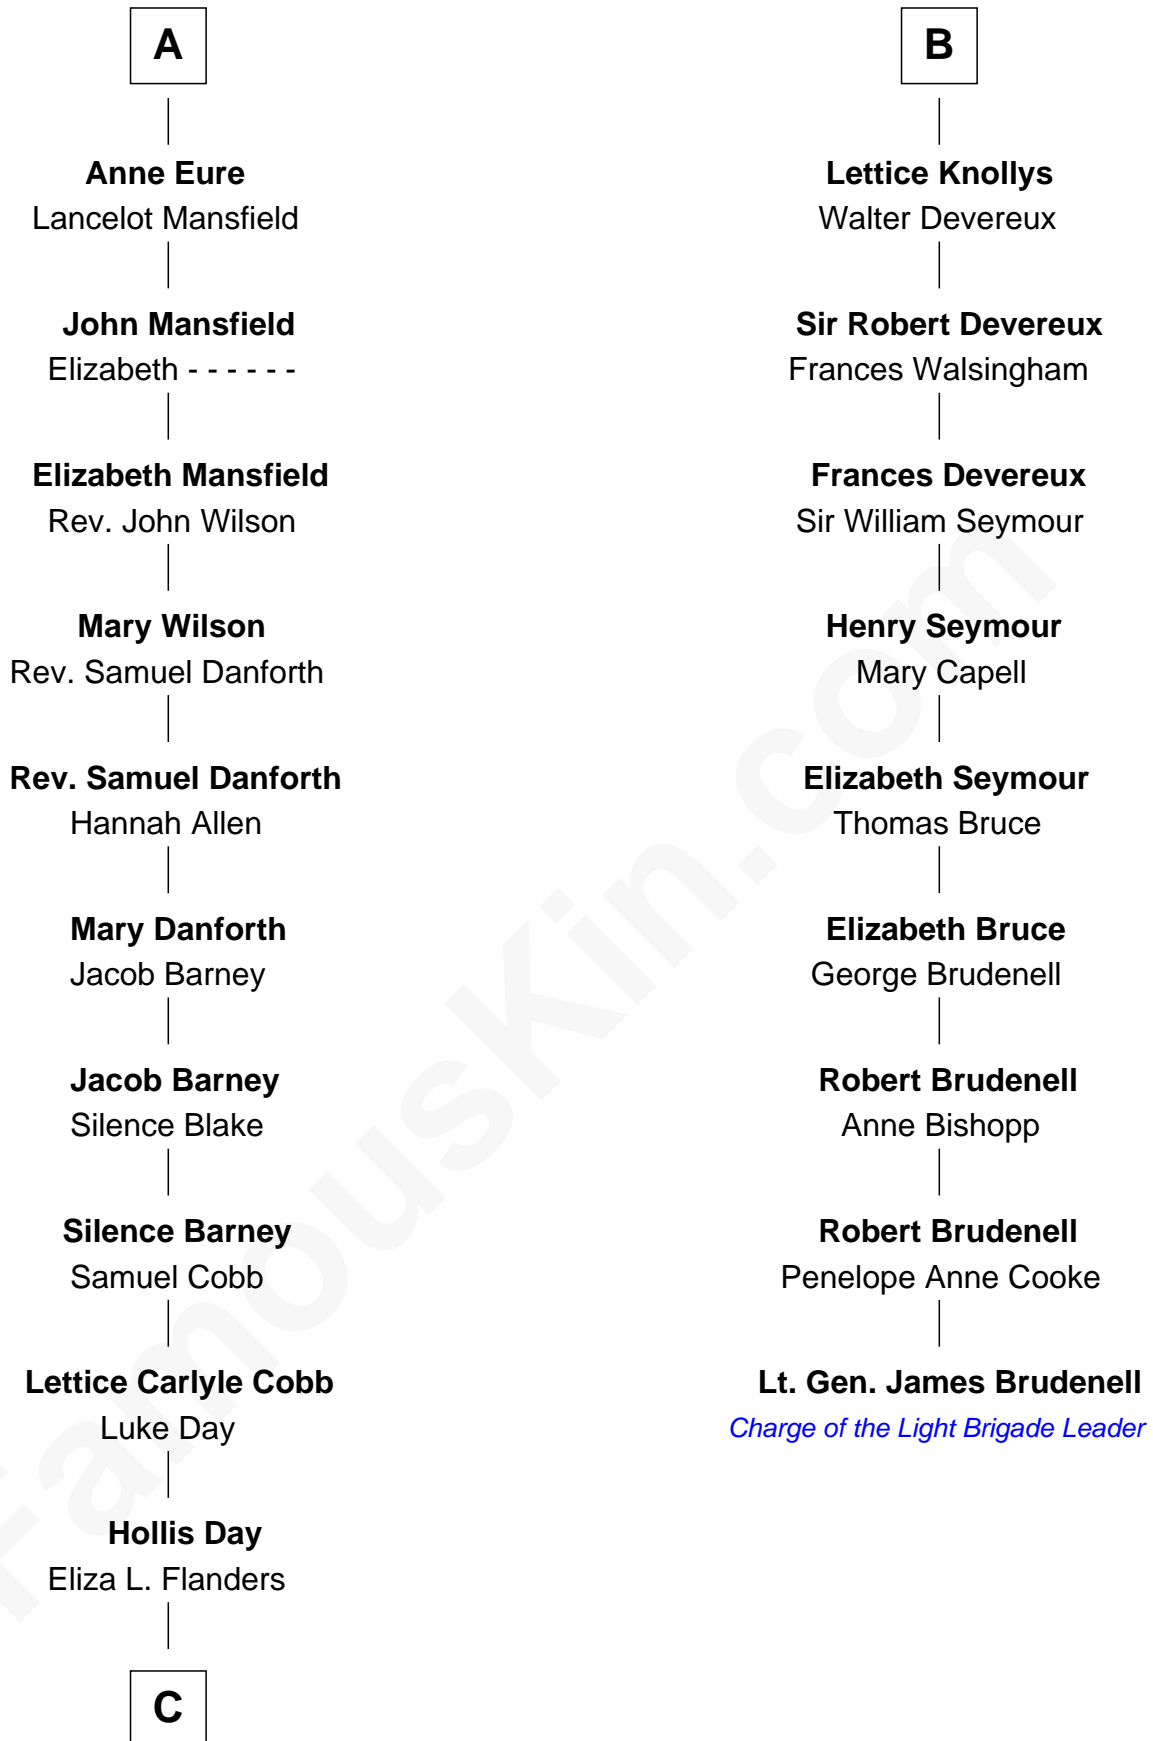

## Relationship Chart of

### Sandra Day O'Connor

First Female U.S. Supreme Court Justice

15th cousin 4 times removed of

**Lt. Gen. James Brudenell**

Leader of the "Charge of the Light Brigade"

**Sir Thomas de Beauchamp**

Katherine de Mortimer