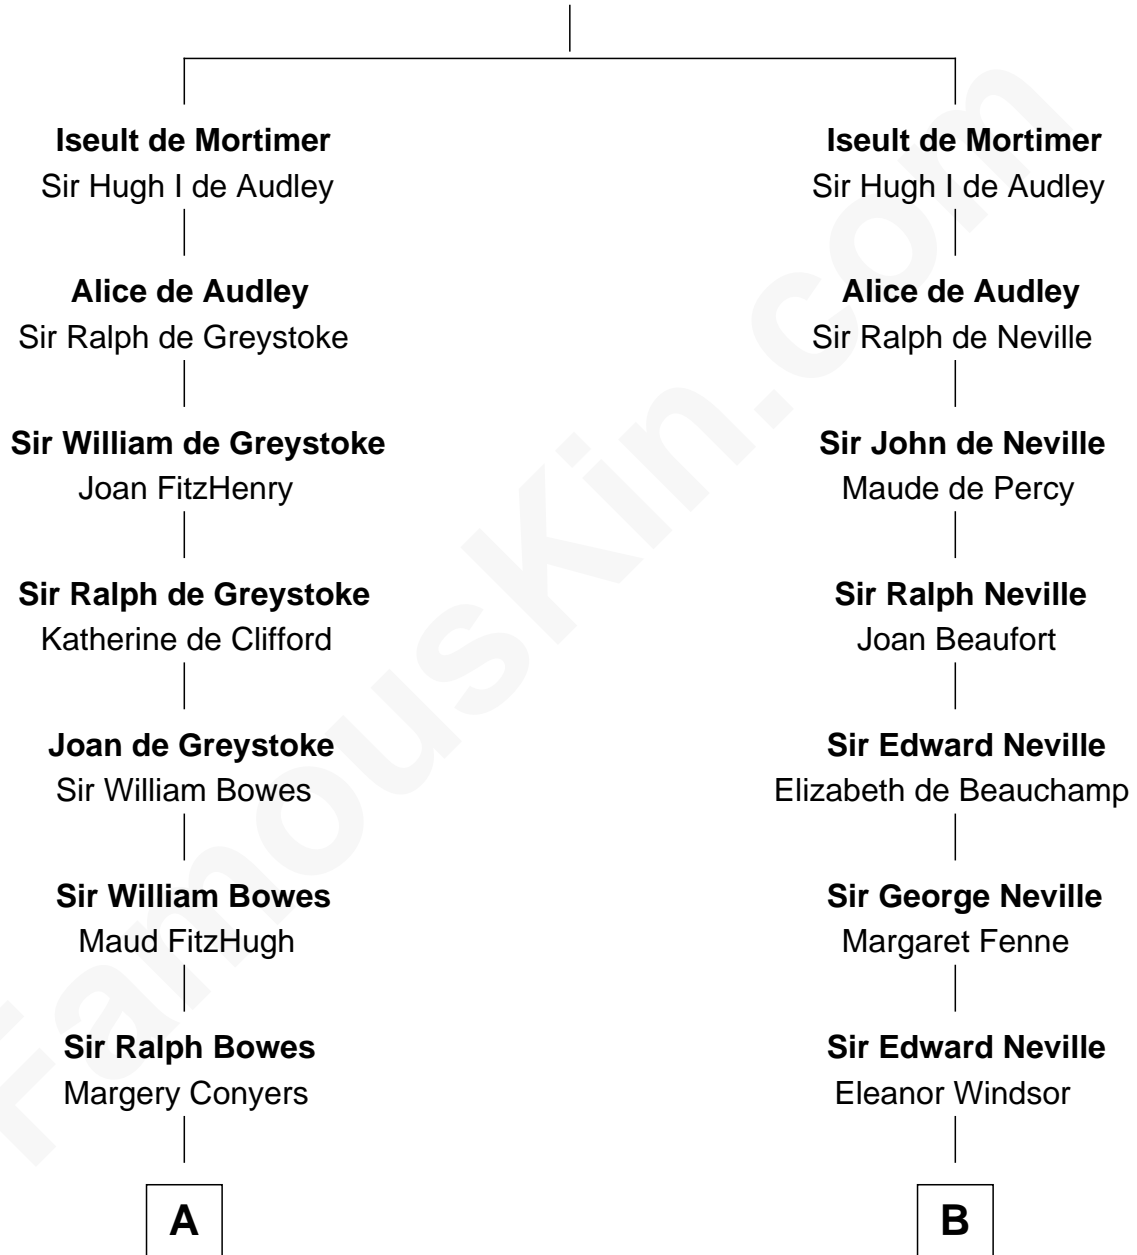

FamousKin.com

Relationship Chart of

Sandra Day O'Connor

First Female U.S. Supreme Court Justice

16th cousin 5 times removed of

Lt. Gen. James Brudenell

Leader of the "Charge of the Light Brigade"

Sir Edmund Mortimer

Margaret de Fiennes

C

—
Lettice Carlyle Cobb

Luke Day

—
Hollis Day

Eliza L. Flanders

—
Henry Clay Day

Alice Edith Hilton