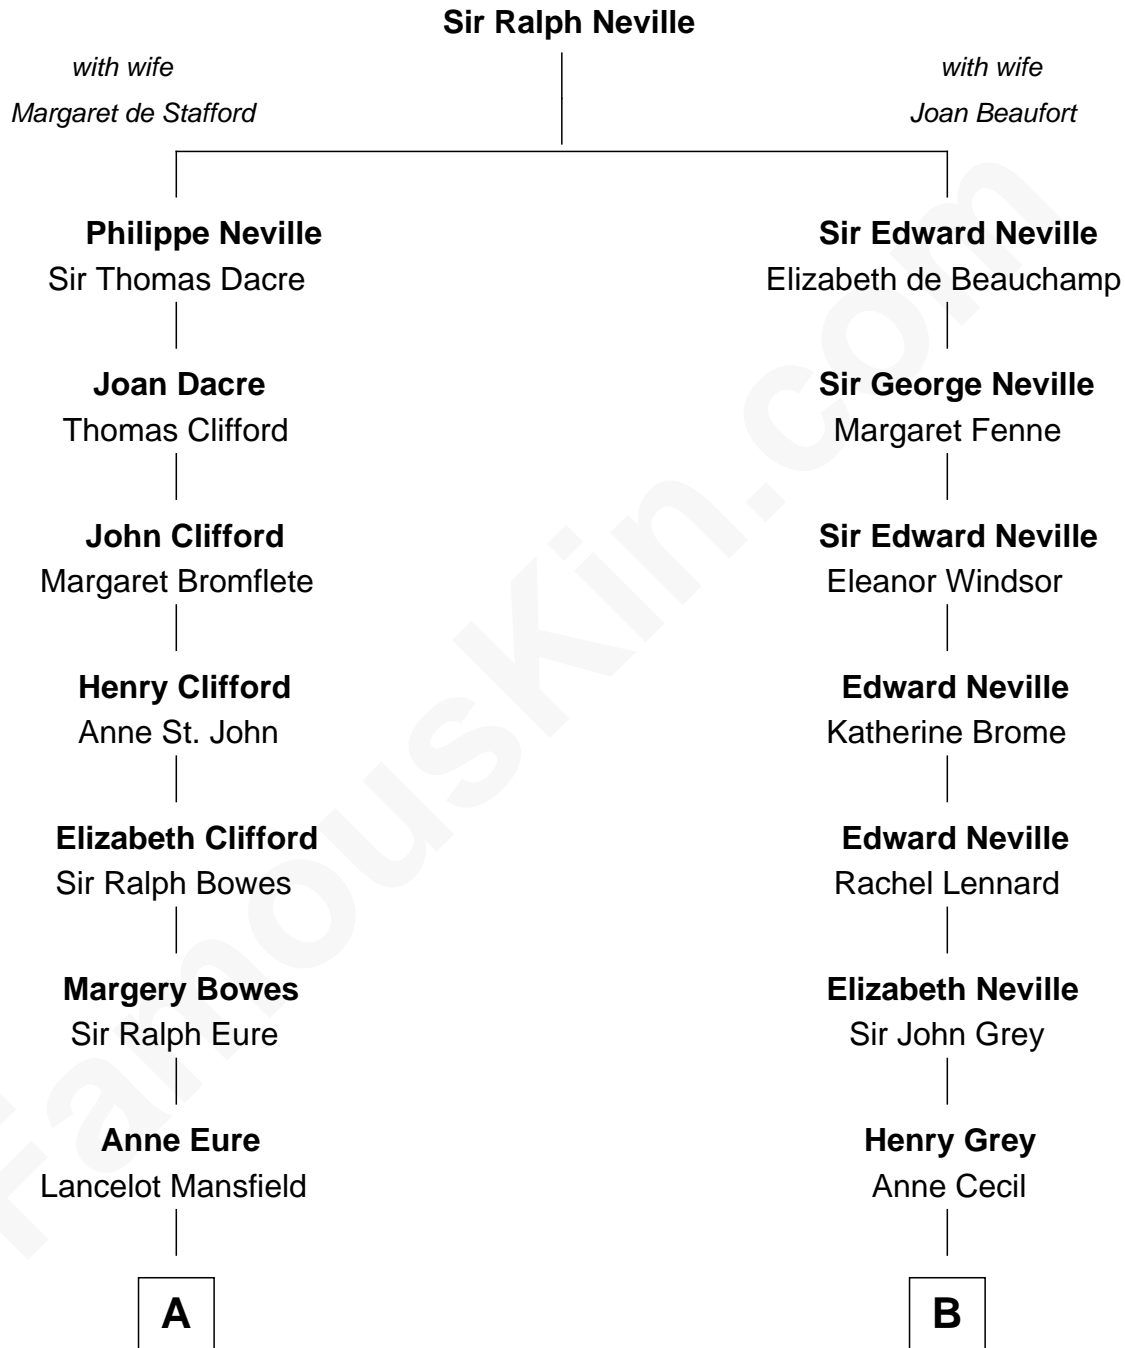

FamousKin.com

Relationship Chart of

Sandra Day O'Connor

First Female U.S. Supreme Court Justice

12th cousin 6 times removed of

Lt. Gen. James Brudenell

Leader of the "Charge of the Light Brigade"

C

Henry R. Day
Ada Mae Wilkey

Sandra Day O'Connor
U.S. Supreme Court Justice

FamousKin.com