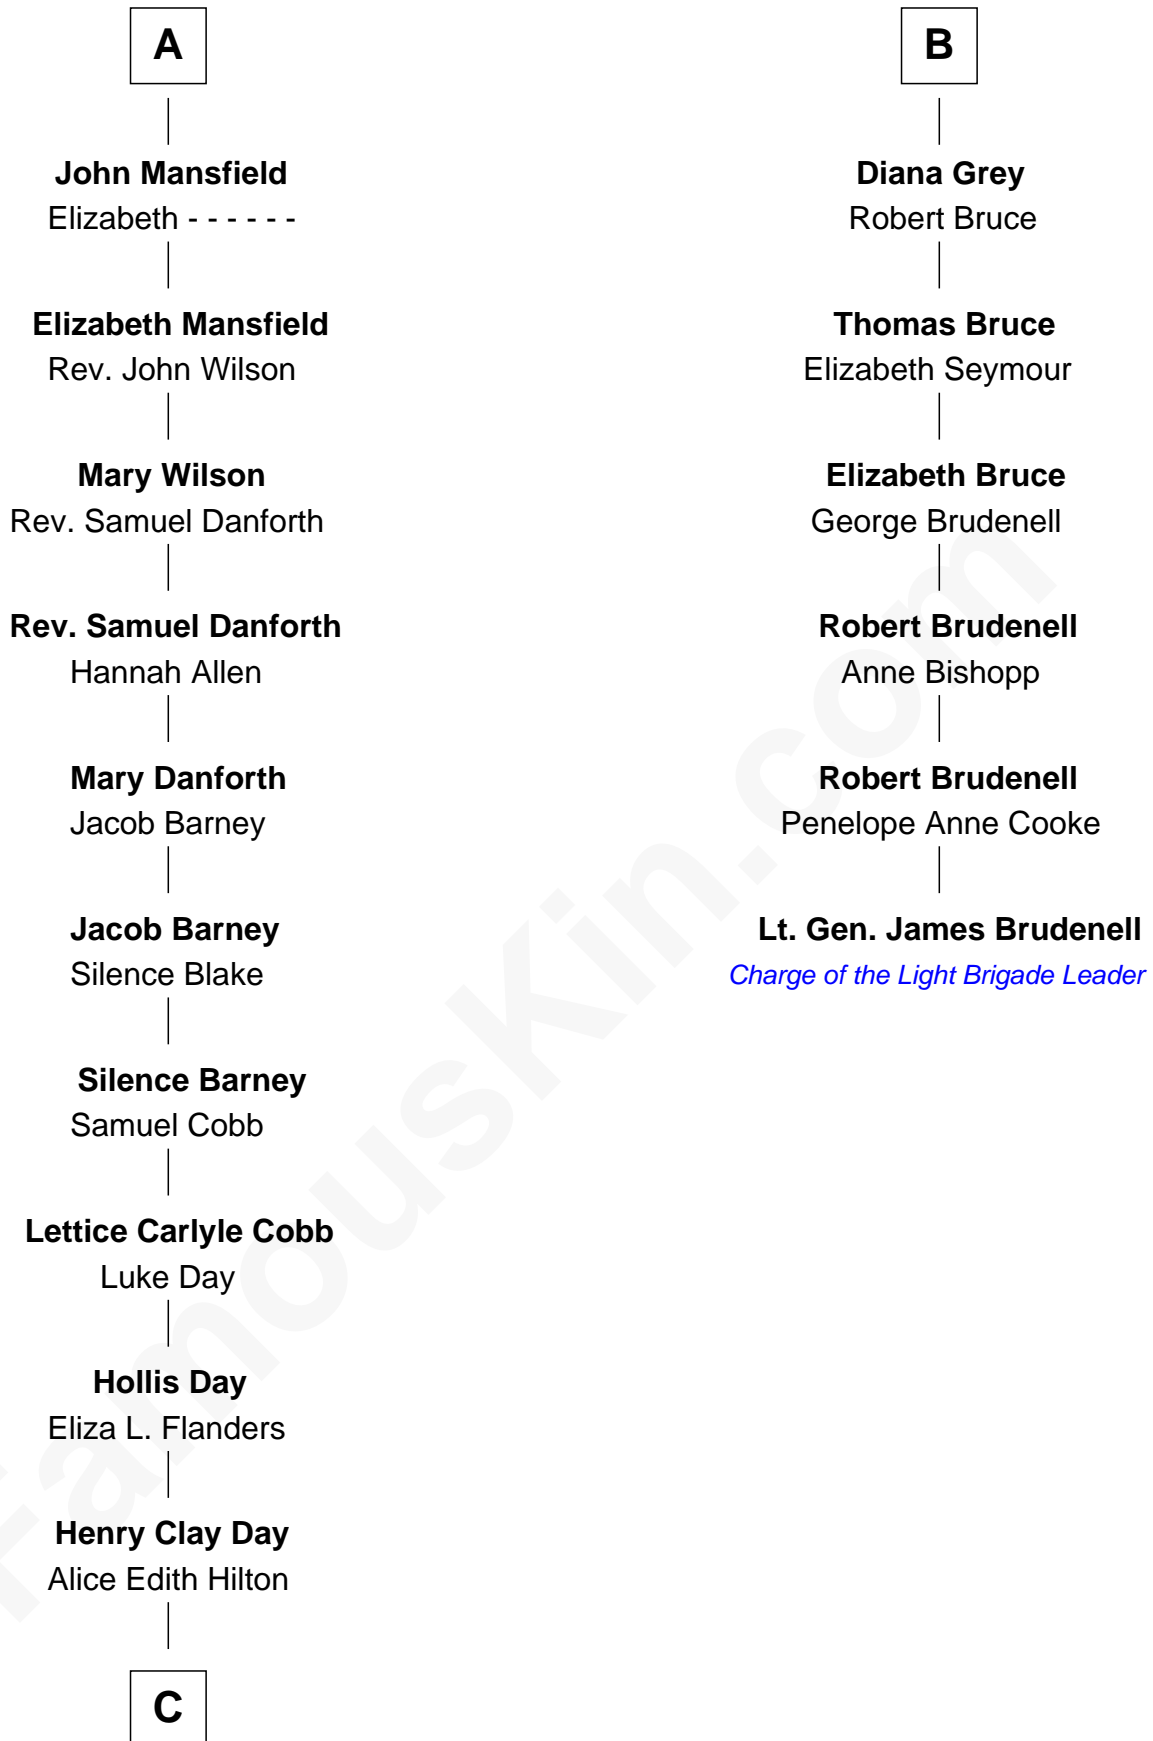

FamousKin.com

Relationship Chart of

Sandra Day O'Connor

First Female U.S. Supreme Court Justice

12th cousin 6 times removed of

Lt. Gen. James Brudenell

Leader of the "Charge of the Light Brigade"

C

Henry R. Day
Ada Mae Wilkey

Sandra Day O'Connor
U.S. Supreme Court Justice

FamousKin.com