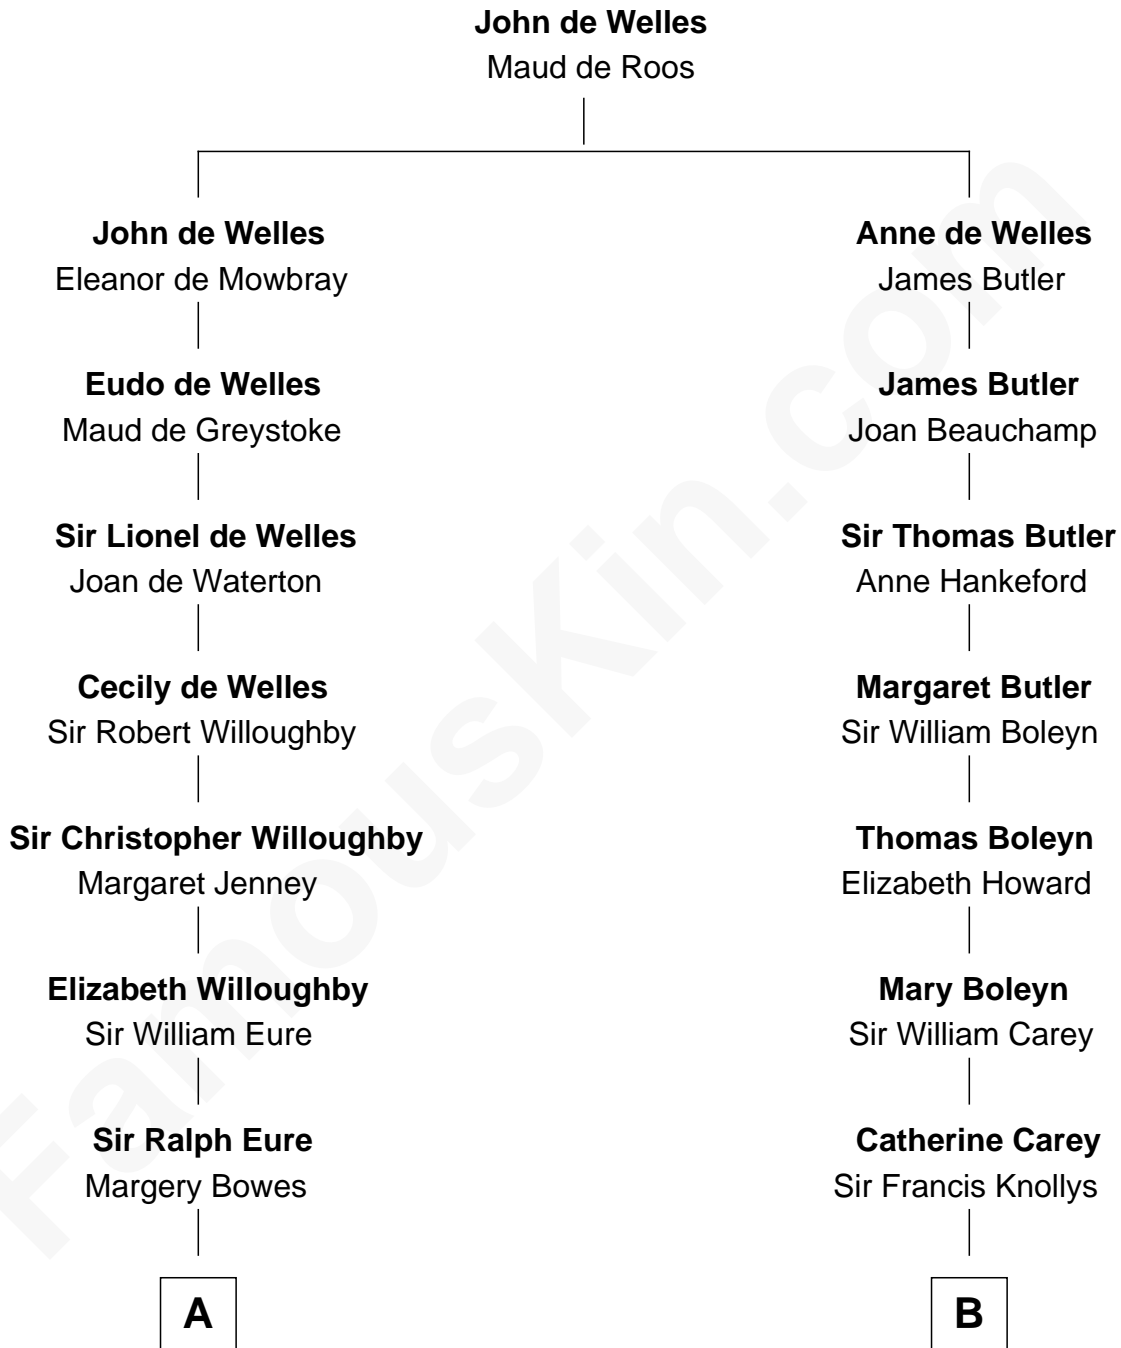

**FamousKin.com**  
**Relationship Chart of**  
**Sandra Day O'Connor**

*First Female U.S. Supreme Court Justice*

**15th cousin 4 times removed of**

**Lt. Gen. James Brudenell**

*Leader of the "Charge of the Light Brigade"*

**C**

Henry Clay Day  
Alice Edith Hilton

Henry R. Day  
Ada Mae Wilkey

Sandra Day O'Connor  
*U.S. Supreme Court Justice*

FamousKin.com