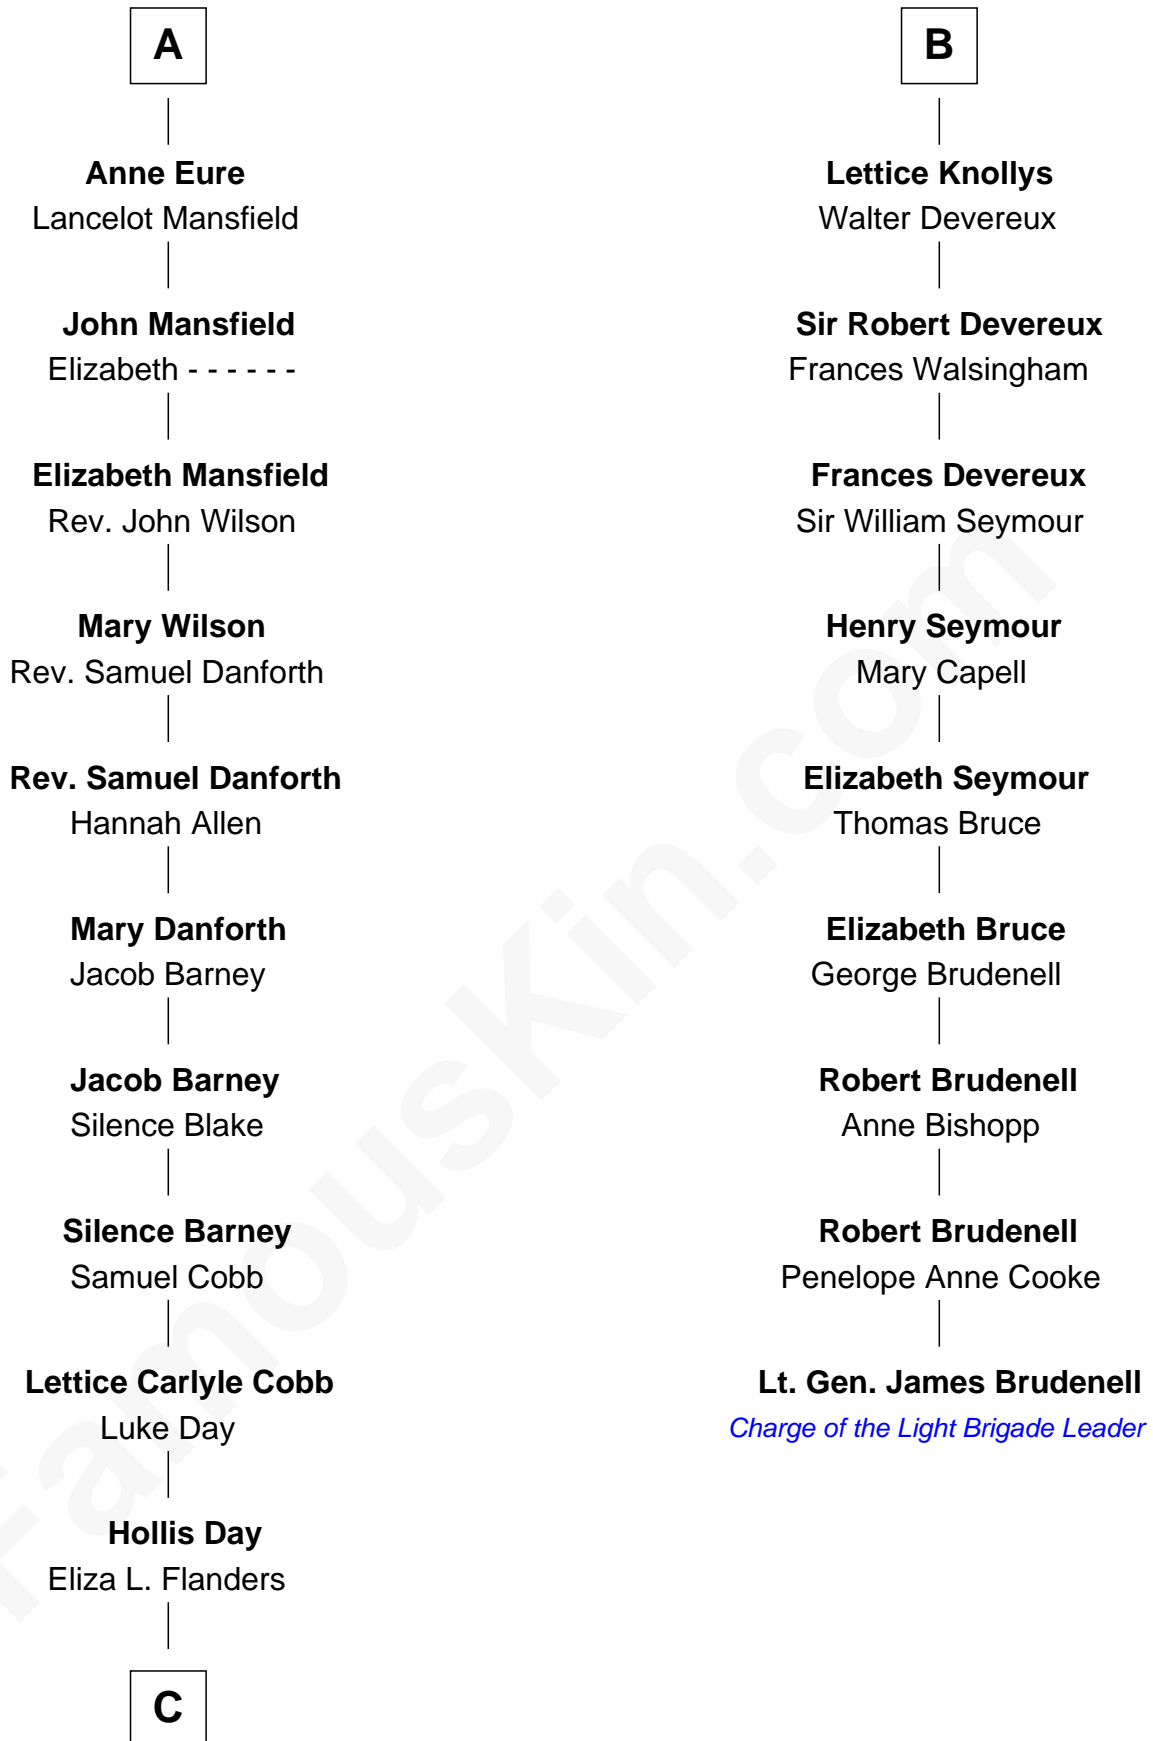

**FamousKin.com**  
**Relationship Chart of**  
**Sandra Day O'Connor**

*First Female U.S. Supreme Court Justice*

**15th cousin 4 times removed of**

**Lt. Gen. James Brudenell**

*Leader of the "Charge of the Light Brigade"*

**C**

Henry Clay Day  
Alice Edith Hilton

Henry R. Day  
Ada Mae Wilkey

Sandra Day O'Connor  
*U.S. Supreme Court Justice*

FamousKin.com