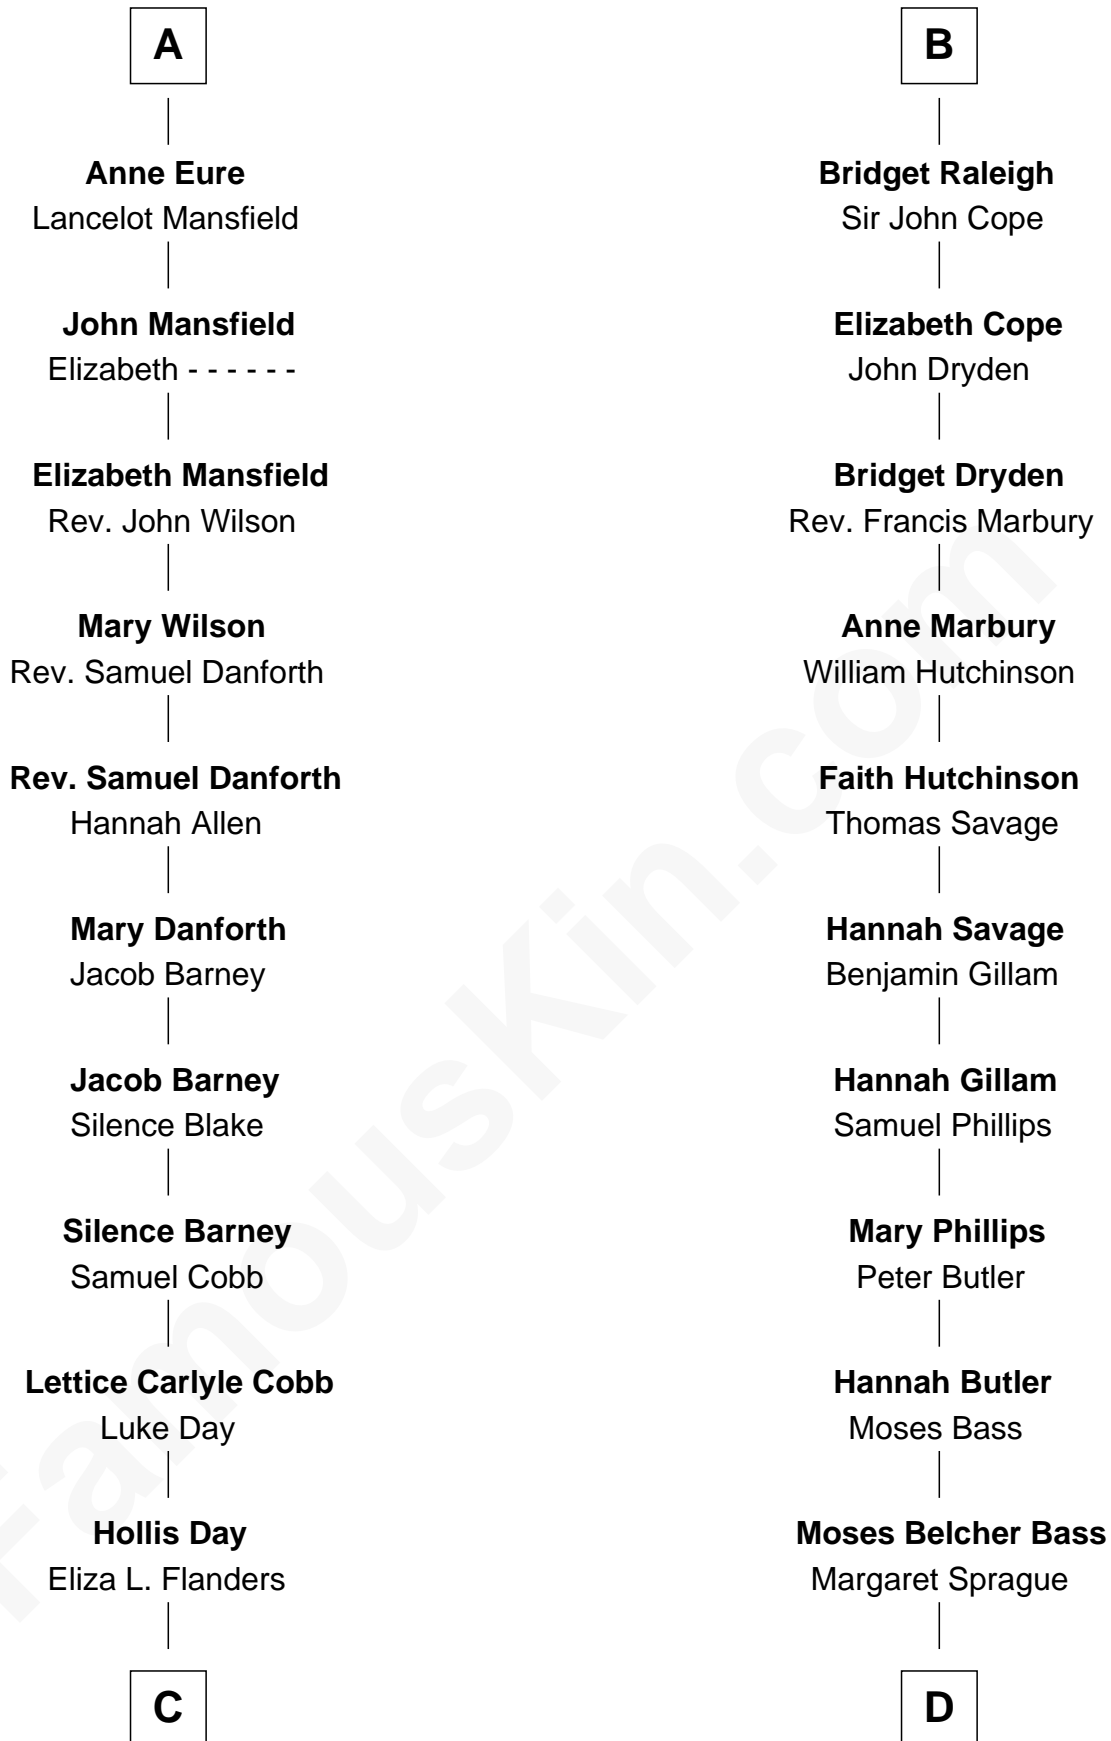

FamousKin.com

Relationship Chart of

Sandra Day O'Connor

First Female U.S. Supreme Court Justice

19th cousin 2 times removed of

Erskine Childers

4th President of Ireland

Edmund Fitzalan

Alice de Warenne

C

Henry Clay Day
Alice Edith Hilton

Henry R. Day
Ada Mae Wilkey

Sandra Day O'Connor
U.S. Supreme Court Justice

D

Mary Butler Bass
Elisha Smith

Cordelia Miller Smith
William Robert Pearmain