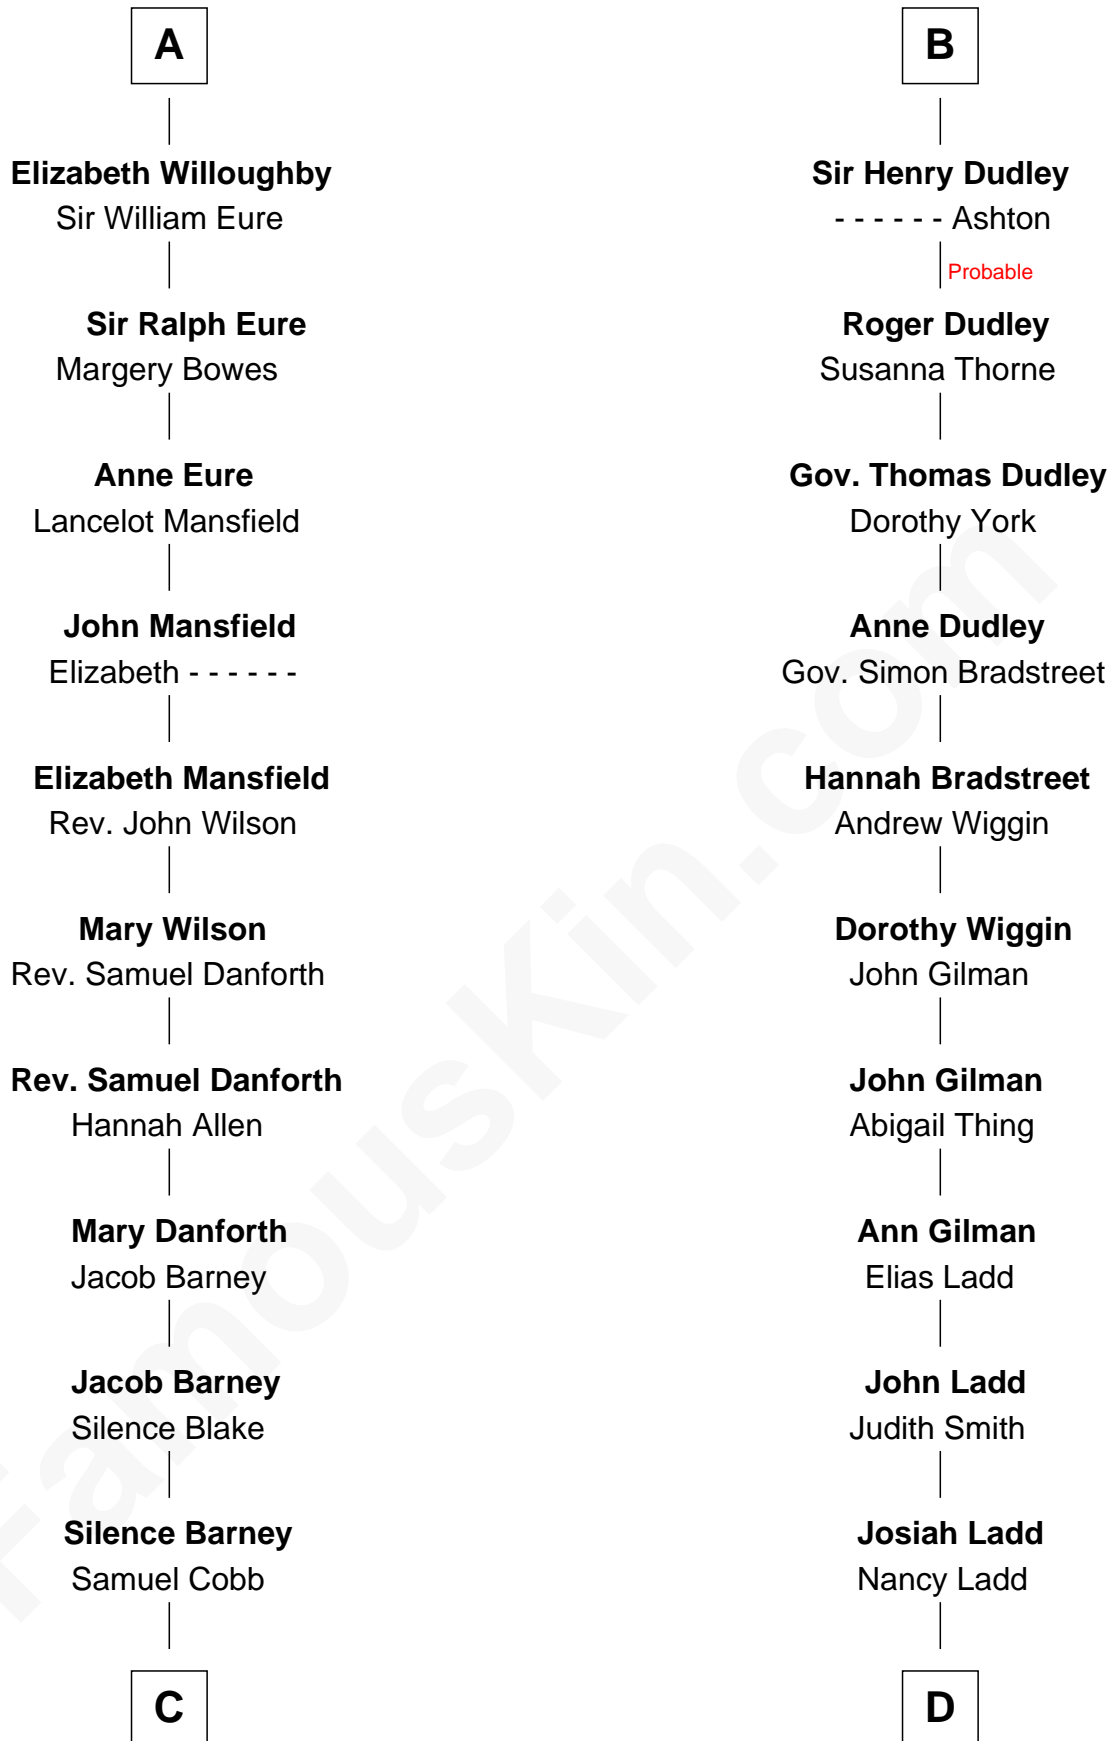

FamousKin.com

Relationship Chart of

Sandra Day O'Connor

First Female U.S. Supreme Court Justice

20th cousin 1 time removed of

Alan Ladd
Movie Actor

C

Lettice Carlyle Cobb

Luke Day

Hollis Day

Eliza L. Flanders

Henry Clay Day

Alice Edith Hilton

Henry R. Day

Ada Mae Wilkey

Sandra Day O'Connor