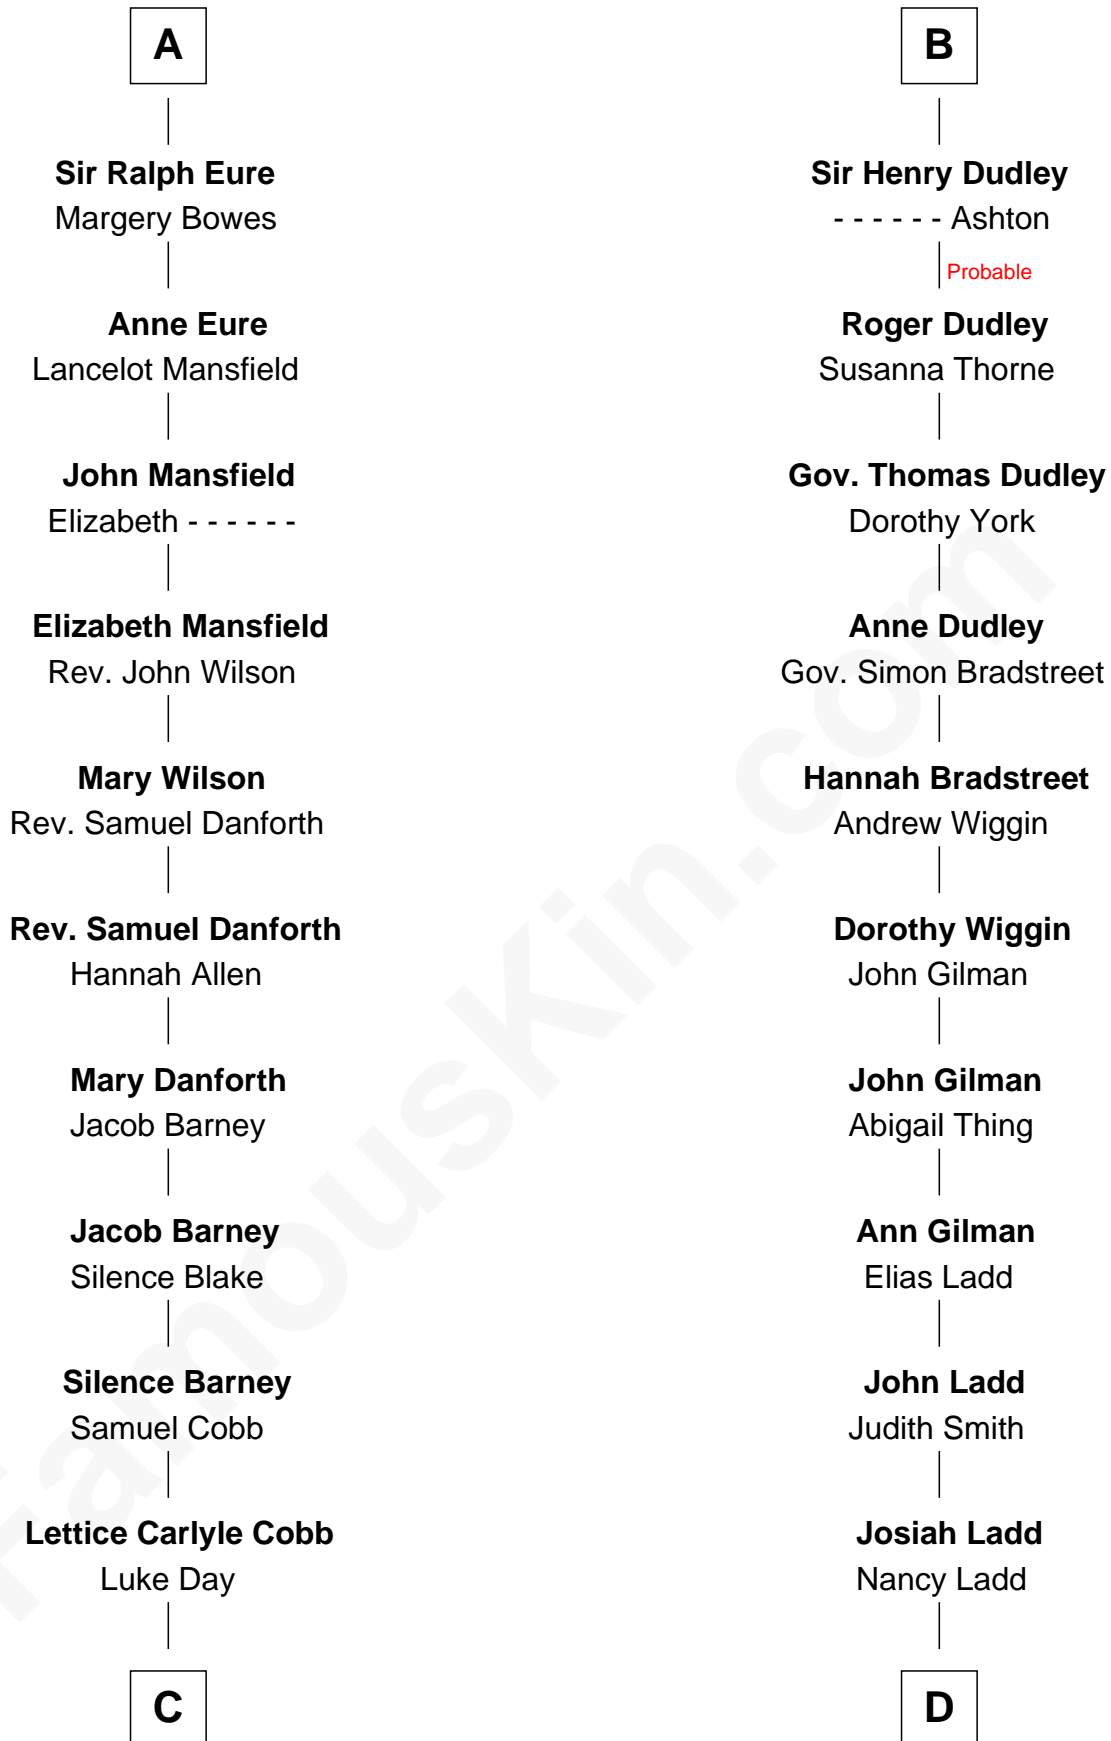

FamousKin.com

Relationship Chart of

Sandra Day O'Connor

First Female U.S. Supreme Court Justice

20th cousin of

Alan Ladd
Movie Actor

Sir William de Ros
Margery de Badlesmere

C

Hollis Day

Eliza L. Flanders

Henry Clay Day

Alice Edith Hilton

Henry R. Day

Ada Mae Wilkey

Sandra Day O'Connor

U.S. Supreme Court Justice