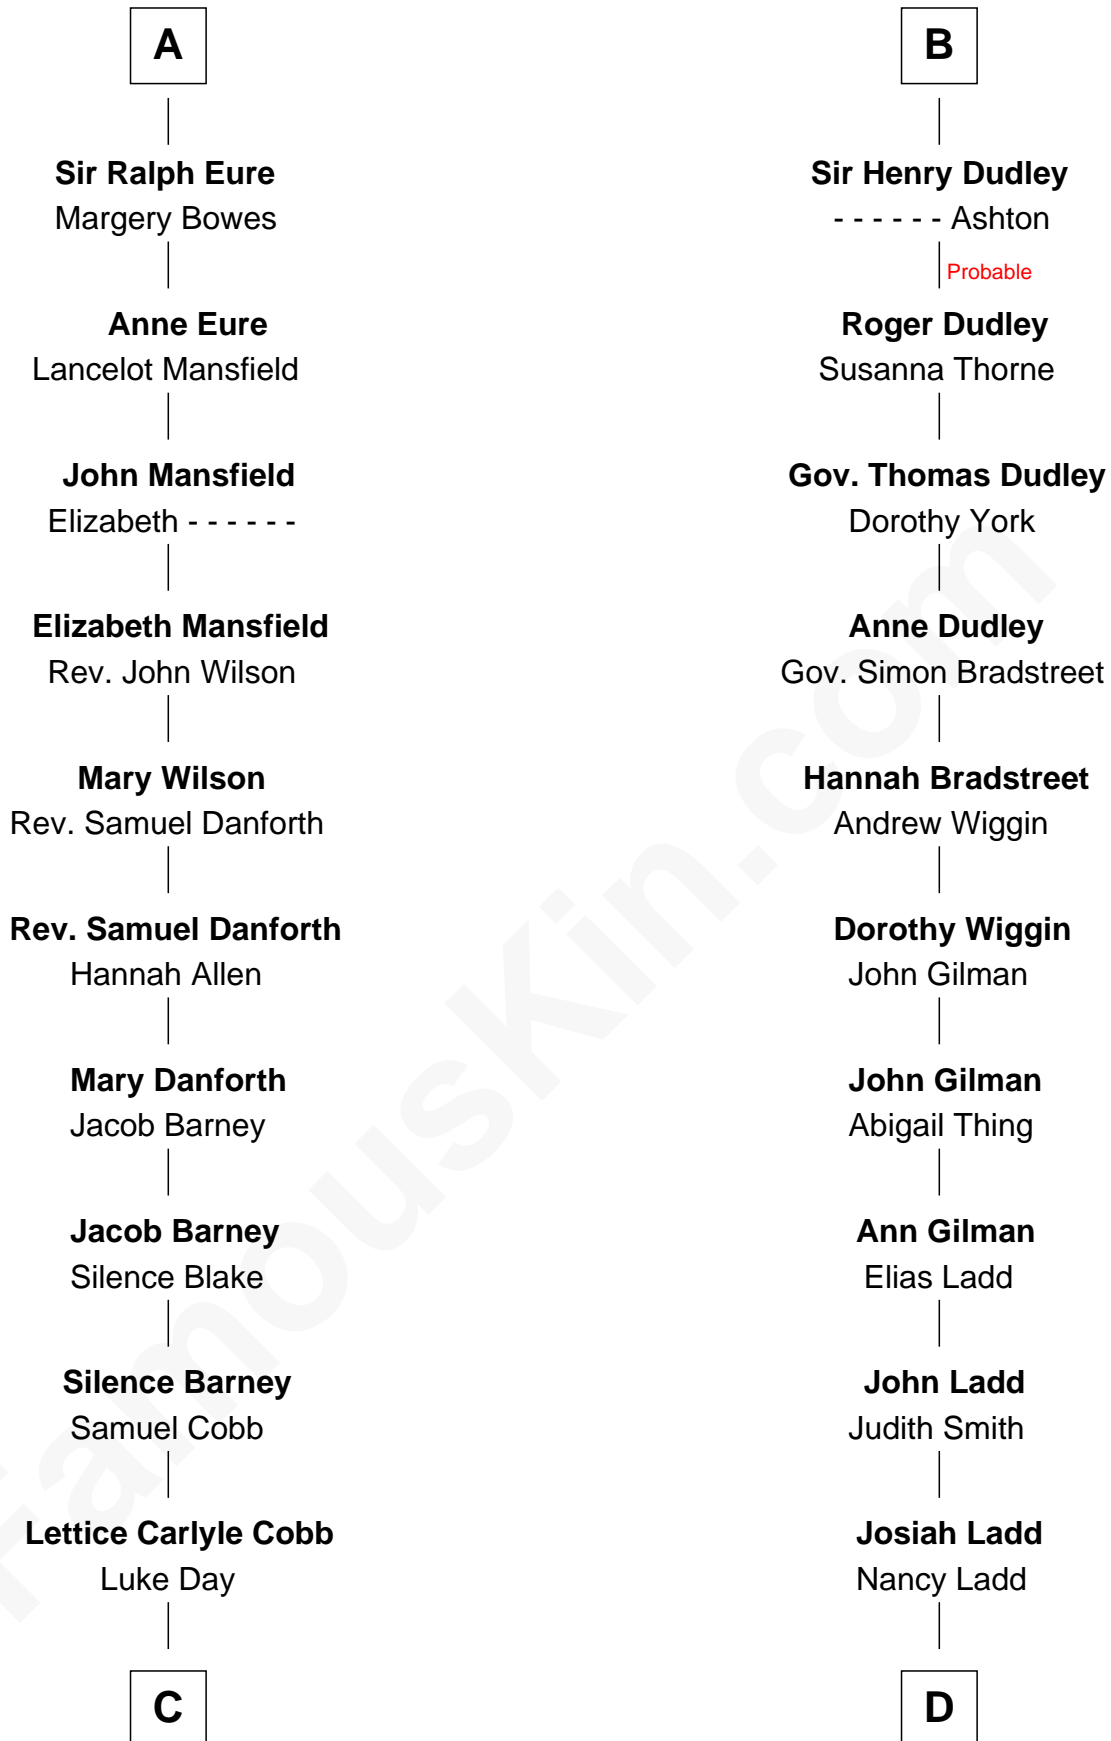

FamousKin.com

Relationship Chart of

Sandra Day O'Connor

First Female U.S. Supreme Court Justice

20th cousin of

Alan Ladd
Movie Actor

C

Hollis Day

Eliza L. Flanders

Henry Clay Day

Alice Edith Hilton

Henry R. Day

Ada Mae Wilkey

Sandra Day O'Connor

U.S. Supreme Court Justice

D