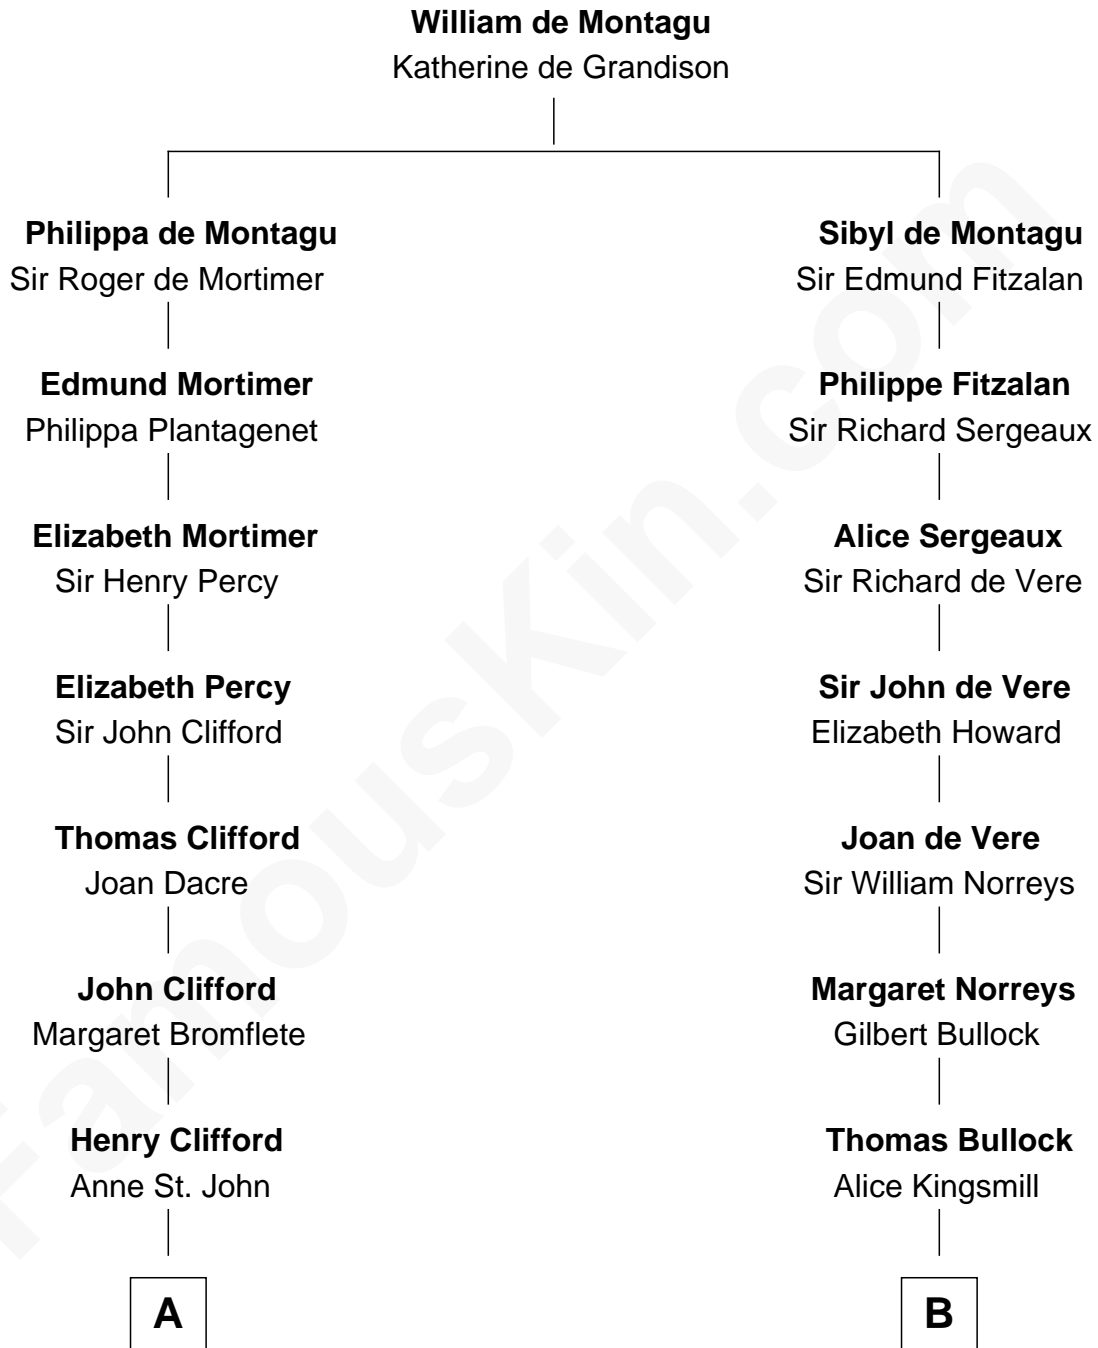

## Relationship Chart of

### Sandra Day O'Connor

*First Female U.S. Supreme Court Justice*

18th cousin 3 times removed of

**Alan Ladd**

*Movie Actor*

**C**

**Lettice Carlyle Cobb**

Luke Day

**Hollis Day**

Eliza L. Flanders

**Henry Clay Day**

Alice Edith Hilton

**Henry R. Day**

Ada Mae Wilkey

**Sandra Day O'Connor**

*U.S. Supreme Court Justice*