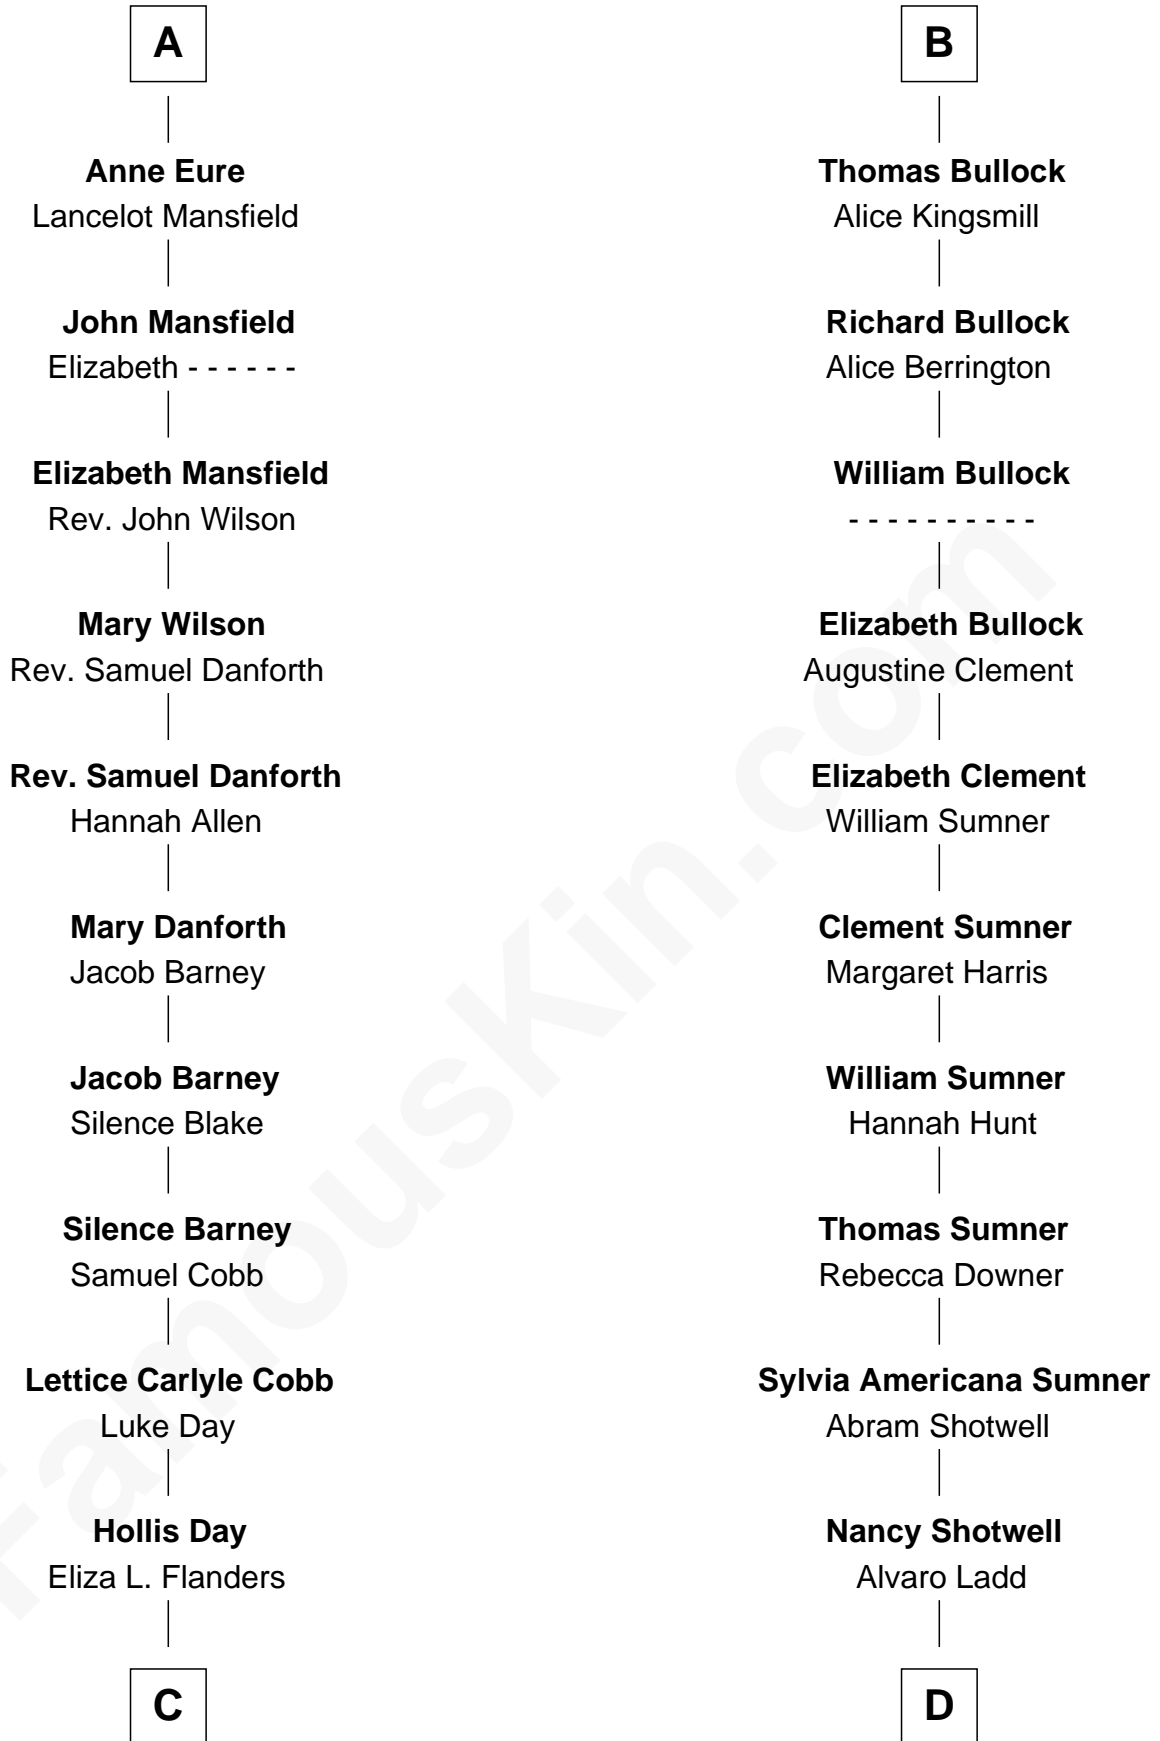

FamousKin.com

Relationship Chart of

Sandra Day O'Connor

First Female U.S. Supreme Court Justice

19th cousin of

Alan Ladd
Movie Actor

Edmund Fitzalan
Alice de Warenne

C

Henry Clay Day
Alice Edith Hilton

Henry R. Day
Ada Mae Wilkey

Sandra Day O'Connor
U.S. Supreme Court Justice

D

Oscar F. Ladd
Julia Henrietta Meigs

Alan Harwood Ladd
Selina Raleigh

Alan Ladd
Movie Actor

FamousKin.com