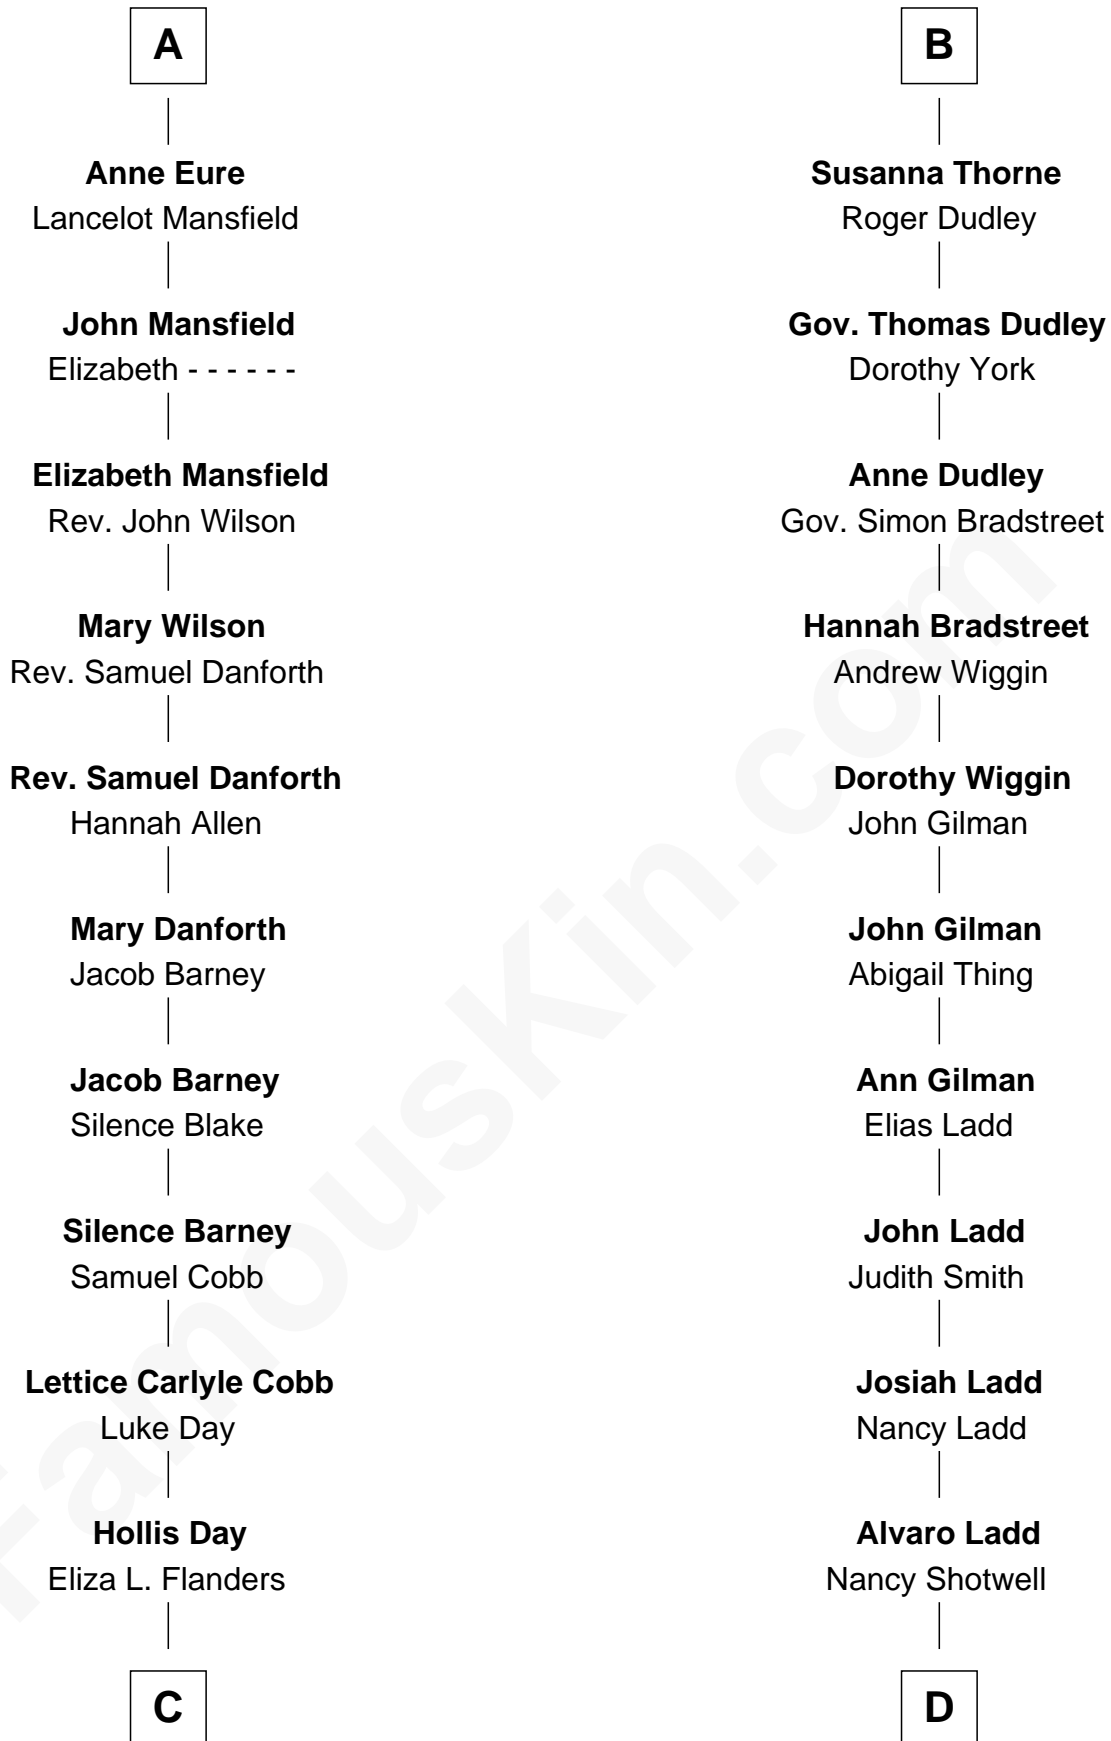

FamousKin.com

Relationship Chart of

Sandra Day O'Connor

First Female U.S. Supreme Court Justice

19th cousin of

Alan Ladd
Movie Actor

Sir John Grey
Avice Marmion

Sir Robert Grey
Lora de St. Quintin

Maud Grey
Sir Thomas Harcourt

Elizabeth Grey
Henry FitzHugh

Sir Thomas Harcourt
Jane Fraunceys

Sir William FitzHugh
Margery Willoughby

Sir Richard Harcourt
Edith St. Clair

Maud FitzHugh
Sir William Bowes

Alice Harcourt
William Bessiles

Sir Ralph Bowes
Margery Conyers

Elizabeth Bessiles
Richard Fettiplace

Sir Ralph Bowes
Elizabeth Clifford

Anne Fettiplace
Edward Purefoy

Margery Bowes
Sir Ralph Eure

Mary Purefoy
Thomas Thorne

A

B