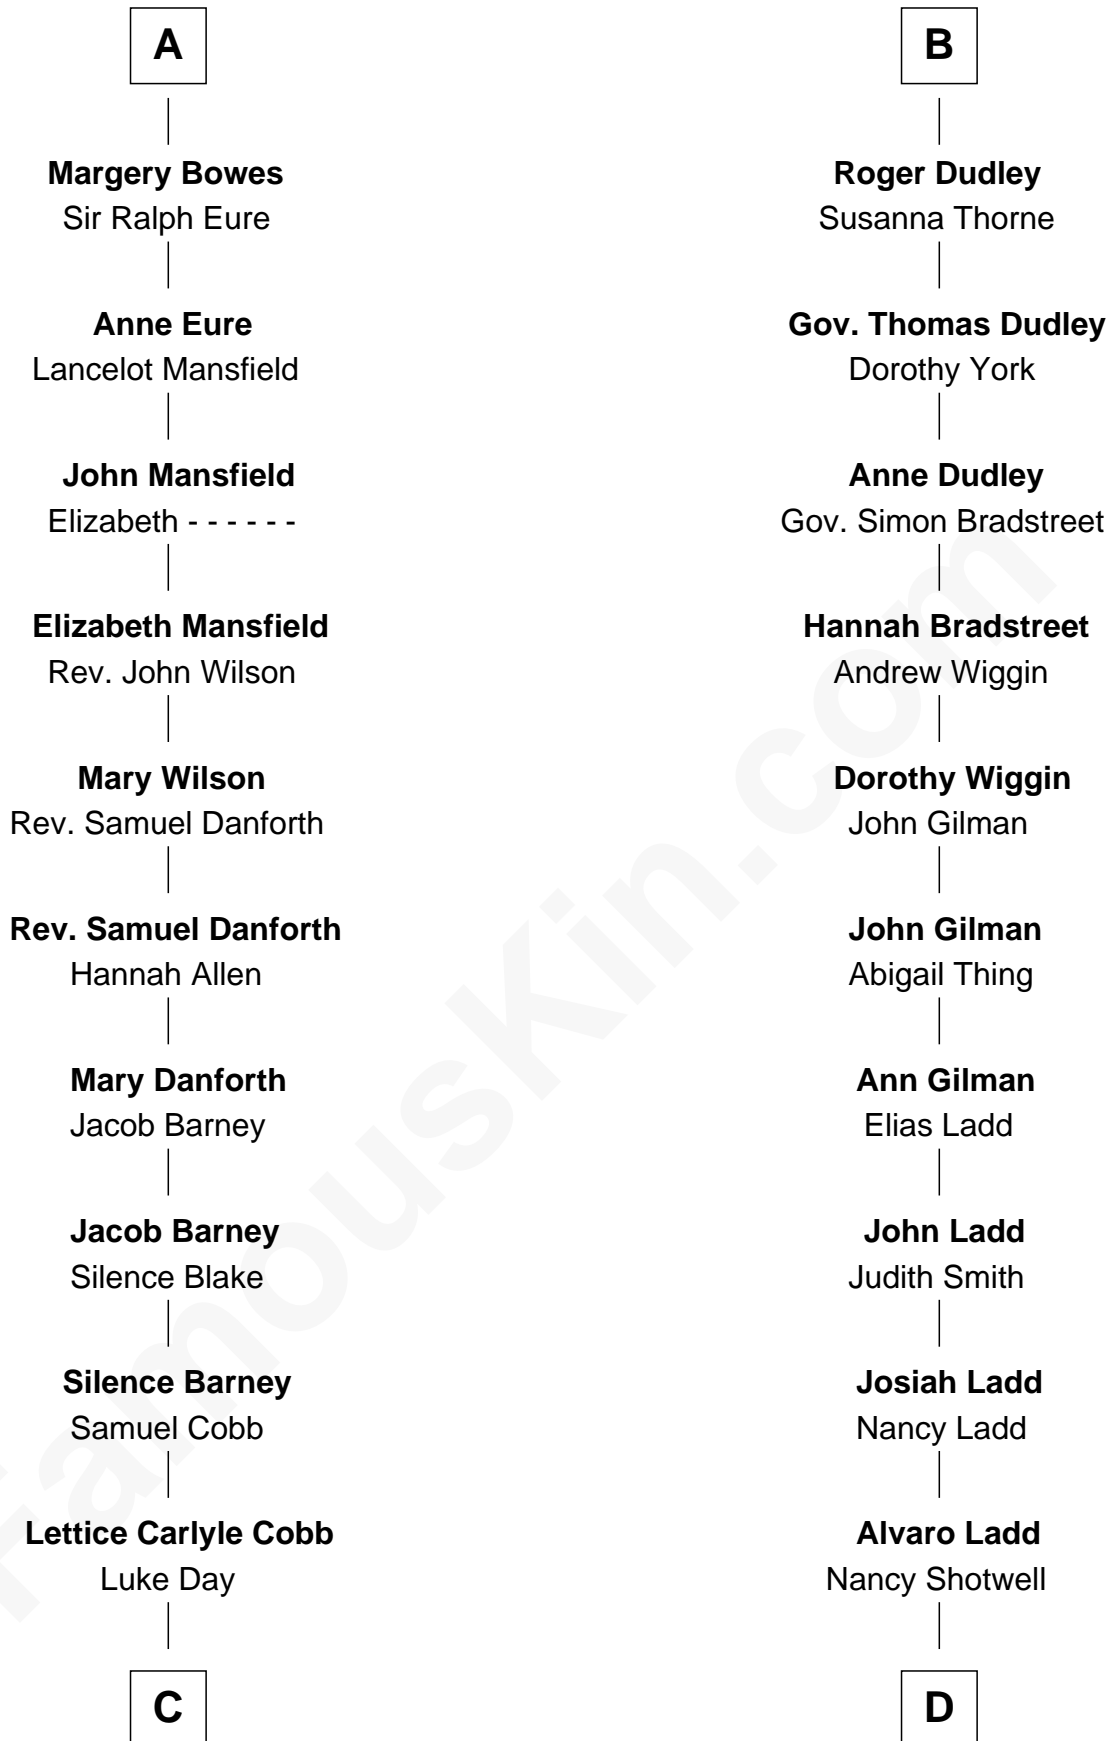

FamousKin.com

Relationship Chart of

Sandra Day O'Connor

First Female U.S. Supreme Court Justice

19th cousin 1 time removed of

Alan Ladd
Movie Actor

Sir Maurice de Berkeley
Eve la Zouche

C

Hollis Day

Eliza L. Flanders

Henry Clay Day

Alice Edith Hilton

Henry R. Day

Ada Mae Wilkey

Sandra Day O'Connor

U.S. Supreme Court Justice