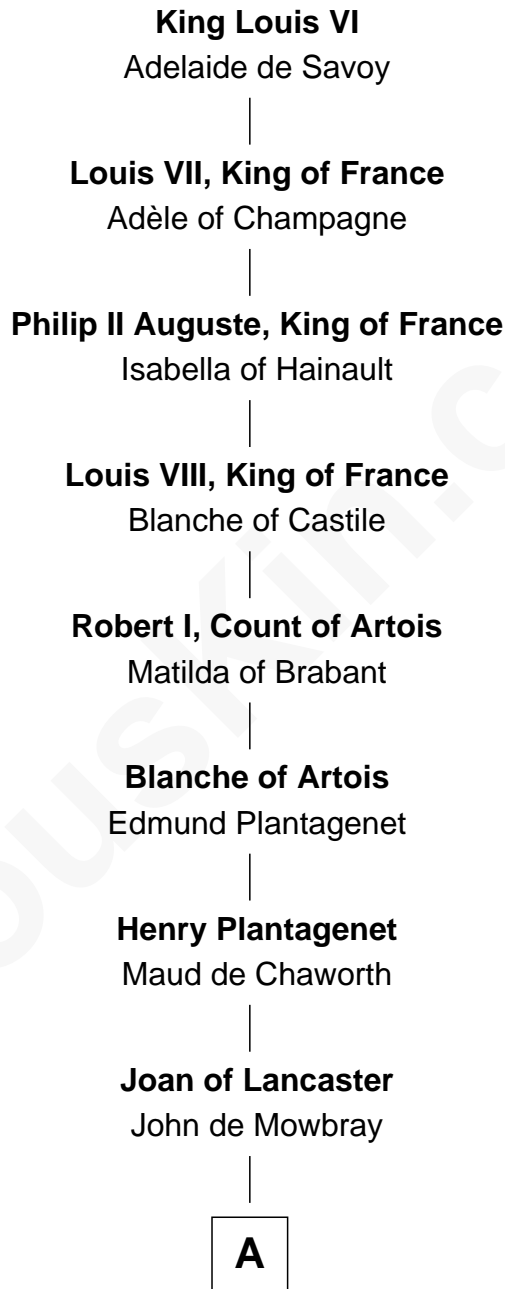

FamousKin.com
Relationship Chart of
Sandra Day O'Connor

First Female U.S. Supreme Court Justice

26th Great-granddaughter of

King Louis VI
King of France

A

John de Mowbray
Elizabeth de Segrave

Eleanor de Mowbray
John de Welles

Eudo de Welles
Maud de Greystoke

Sir Lionel de Welles
Joan de Waterton

Cecily de Welles
Sir Robert Willoughby

Sir Christopher Willoughby
Margaret Jenney

Elizabeth Willoughby
Sir William Eure

Sir Ralph Eure
Margery Bowes