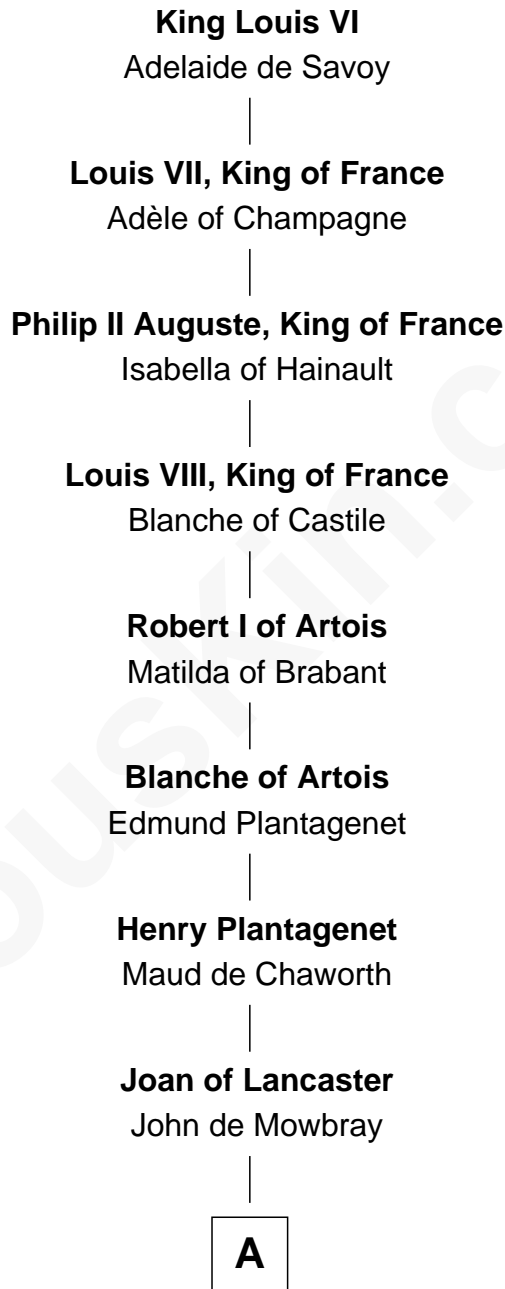

FamousKin.com
Relationship Chart of
Sandra Day O'Connor

First Female U.S. Supreme Court Justice

26th Great-granddaughter of

King Louis VI
King of France

FamousKin.com

A

John de Mowbray
Elizabeth de Segrave

Eleanor de Mowbray
John de Welles

Eudo de Welles
Maud de Greystoke

Sir Lionel de Welles
Joan de Waterton

Cecily de Welles
Sir Robert Willoughby

Sir Christopher Willoughby
Margaret Jenney

Elizabeth Willoughby
Sir William Eure

Sir Ralph Eure
Margery Bowes