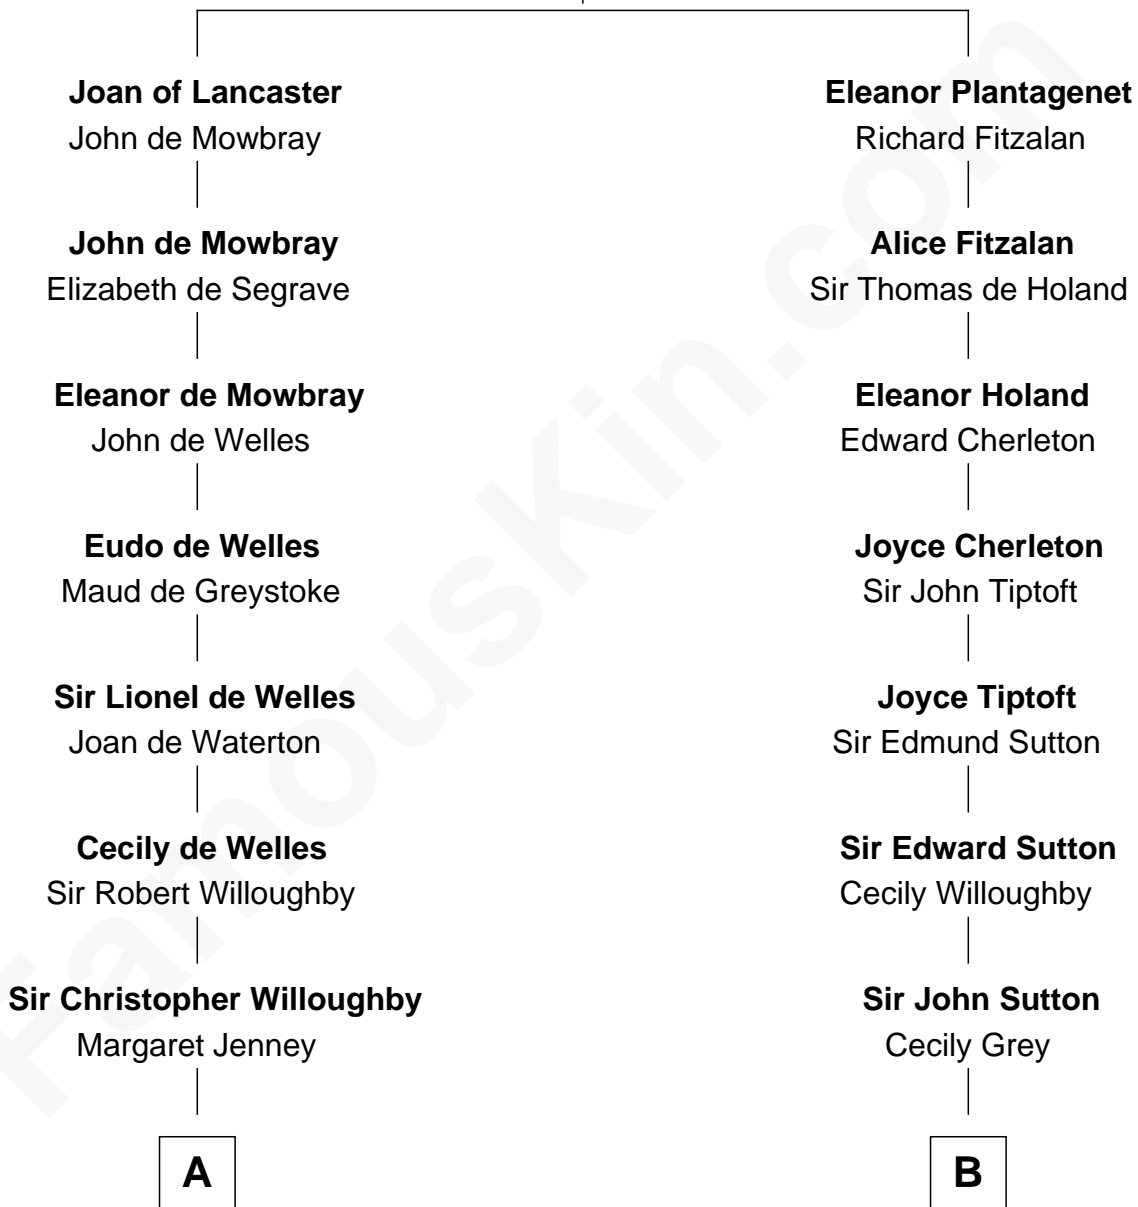

FamousKin.com

Relationship Chart of

Sandra Day O'Connor

First Female U.S. Supreme Court Justice

20th cousin 1 time removed of

George Hamilton
TV and Movie Actor

Henry Plantagenet
Maud de Chaworth

C

Lettice Carlyle Cobb

Luke Day

Hollis Day

Eliza L. Flanders

Henry Clay Day

Alice Edith Hilton

Henry R. Day

Ada Mae Wilkey

Sandra Day O'Connor

U.S. Supreme Court Justice

D

George C. Gilman

Elizabeth Melissa Lane

Lillian C. Gilman

Harry Fuller Hamilton

George William Hamilton