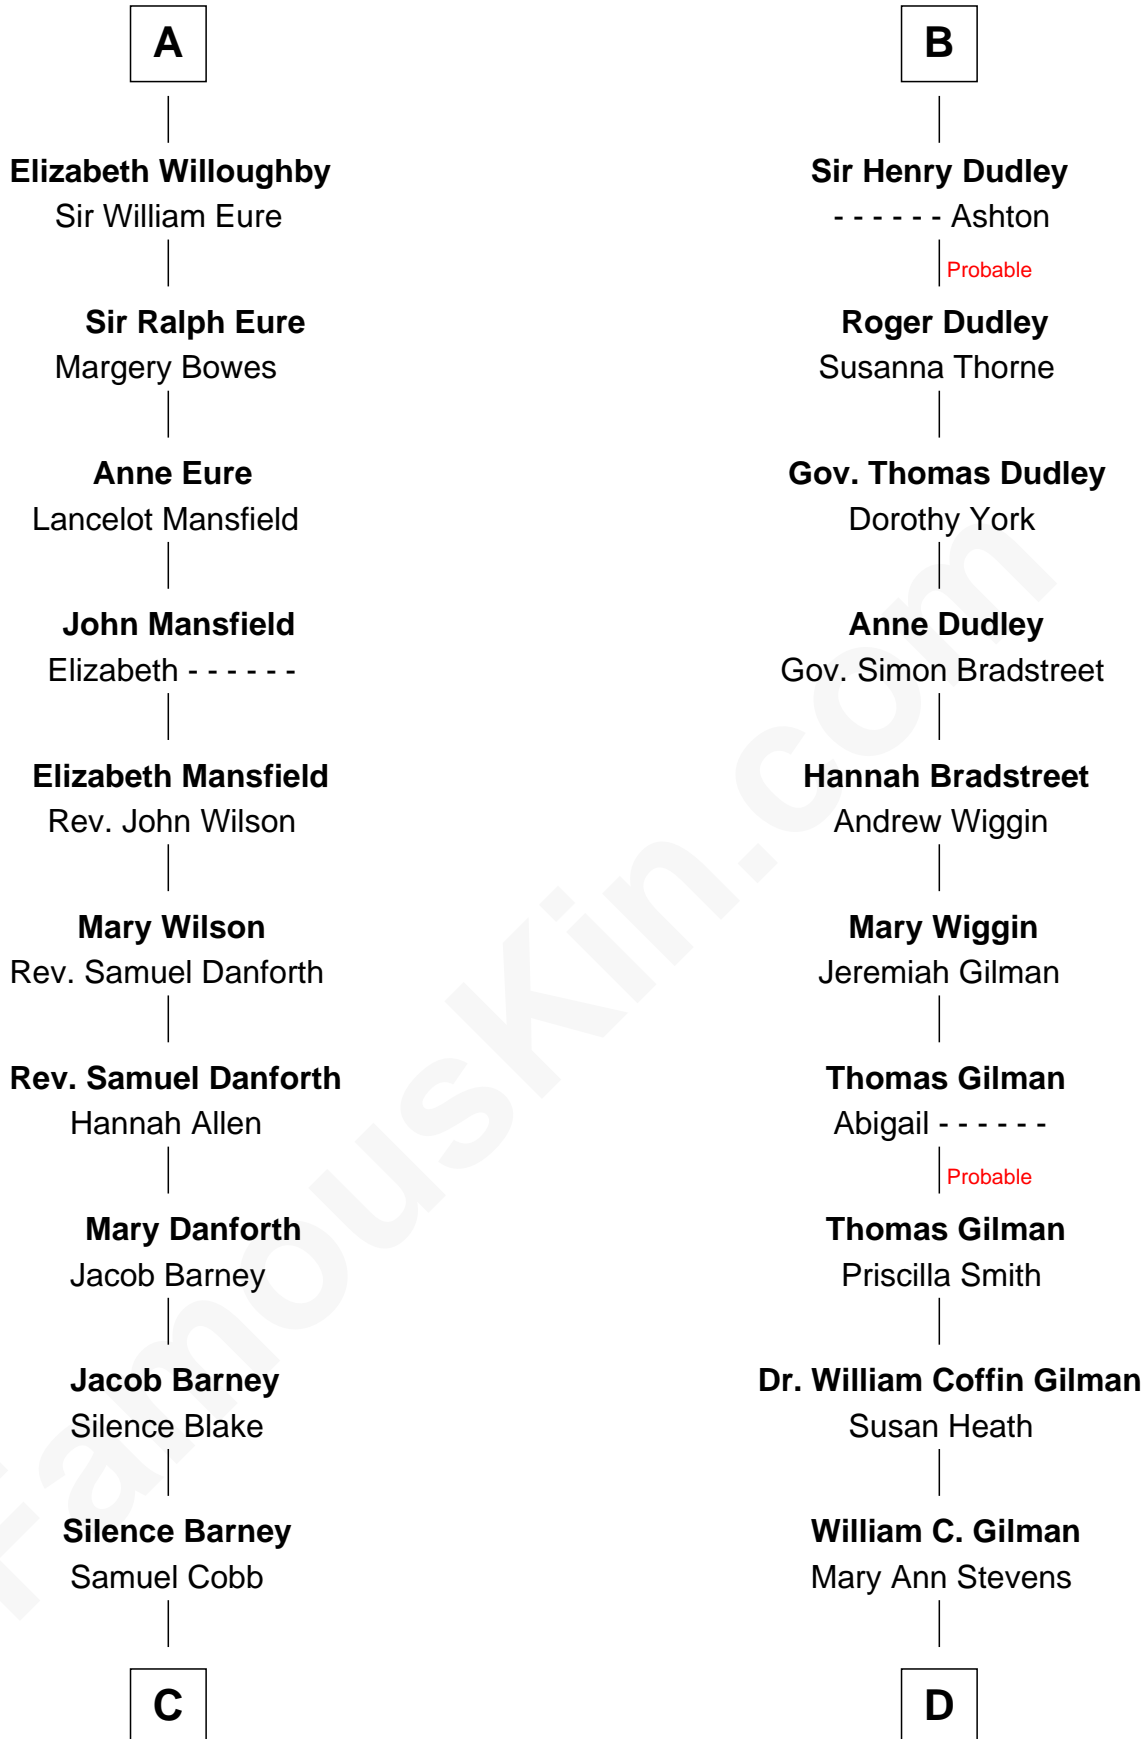

FamousKin.com

Relationship Chart of

Sandra Day O'Connor

First Female U.S. Supreme Court Justice

20th cousin 1 time removed of

George Hamilton
TV and Movie Actor

Henry Plantagenet
Maud de Chaworth

C

Lettice Carlyle Cobb

Luke Day

Hollis Day

Eliza L. Flanders

Henry Clay Day

Alice Edith Hilton

Henry R. Day

Ada Mae Wilkey

Sandra Day O'Connor

U.S. Supreme Court Justice

D

George C. Gilman

Elizabeth Melissa Lane

Lillian C. Gilman

Harry Fuller Hamilton

George William Hamilton