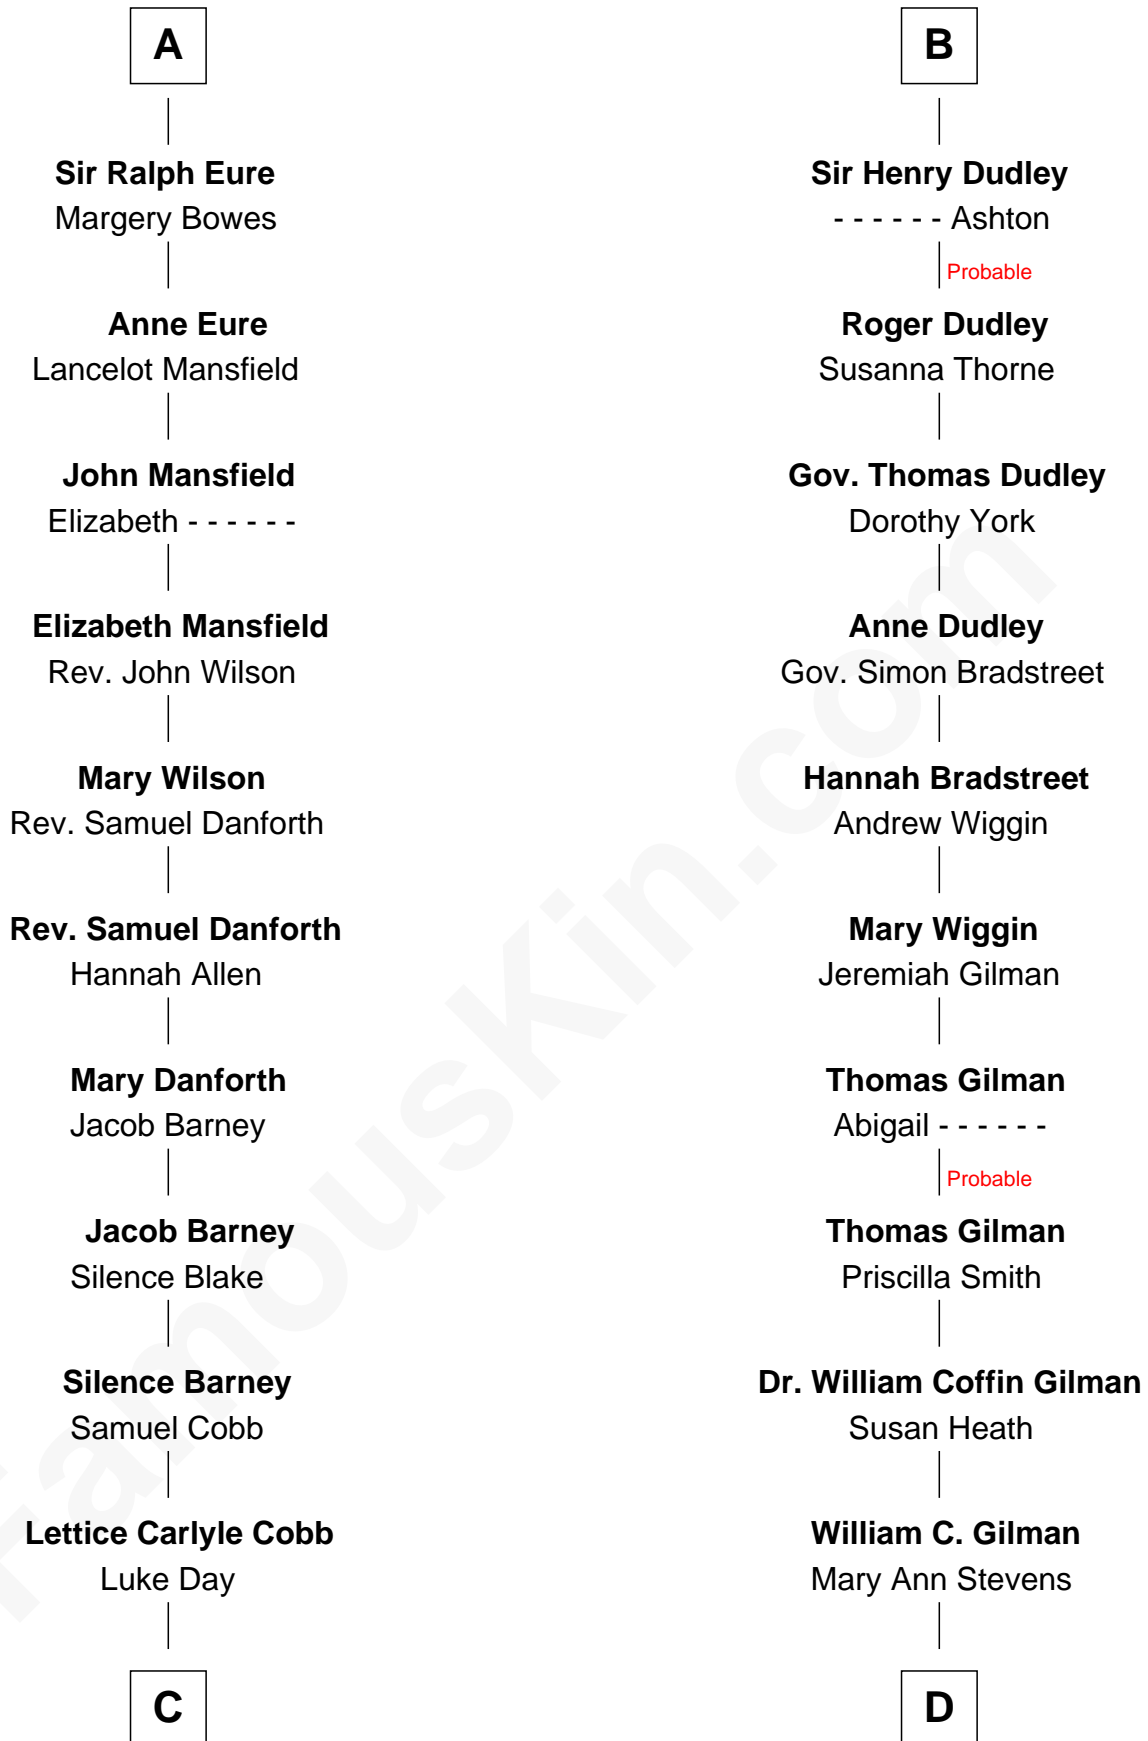

FamousKin.com

Relationship Chart of

Sandra Day O'Connor

First Female U.S. Supreme Court Justice

20th cousin of

George Hamilton
TV and Movie Actor

Sir William de Ros
Margery de Badlesmere

C

Hollis Day

Eliza L. Flanders

Henry Clay Day

Alice Edith Hilton

Henry R. Day

Ada Mae Wilkey

Sandra Day O'Connor

U.S. Supreme Court Justice

D

George C. Gilman

Elizabeth Melissa Lane

Lillian C. Gilman

Harry Fuller Hamilton

George William Hamilton

Anne Lucille Stevens

George Hamilton