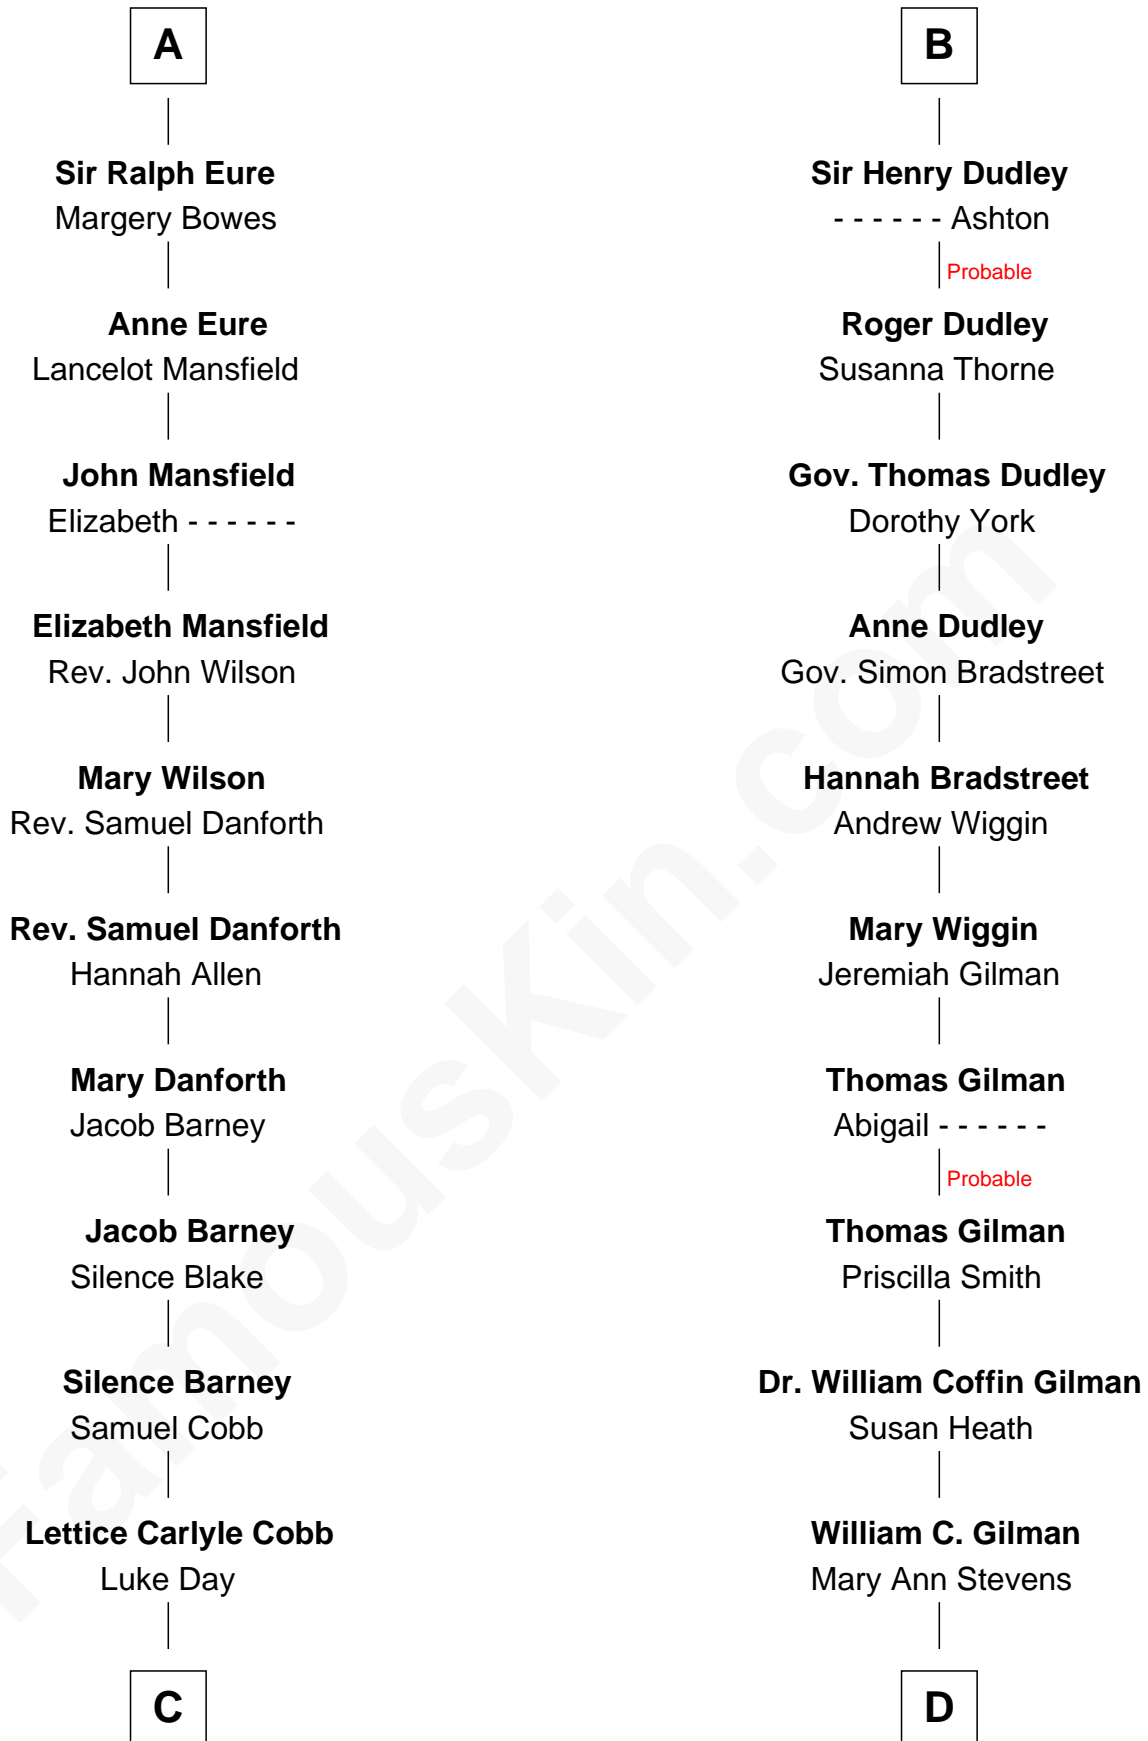

FamousKin.com

Relationship Chart of

Sandra Day O'Connor

First Female U.S. Supreme Court Justice

20th cousin of

George Hamilton
TV and Movie Actor

Ralph de Stafford
Margaret de Audley

Sir Hugh de Stafford
Philippa de Beauchamp

Beatrice de Stafford
Thomas de Ros

Katherine de Stafford
Michael de la Pole

Margaret de Ros
Sir Reynold Grey

Isabel de la Pole
Thomas Morley

Margaret Grey
Sir William Bonville

Anne Morley
Sir John Hastings

William Bonville
Elizabeth Harington

Sir Hugh Hastings
Anne Gascoigne

William Bonville
Katherine Neville

Muriel Hastings
Sir Ralph Eure

Cecily Bonville
Thomas Grey

Sir William Eure
Elizabeth Willoughby

Cecily Grey
Sir John Sutton

A

B

C

Hollis Day

Eliza L. Flanders

Henry Clay Day

Alice Edith Hilton

Henry R. Day