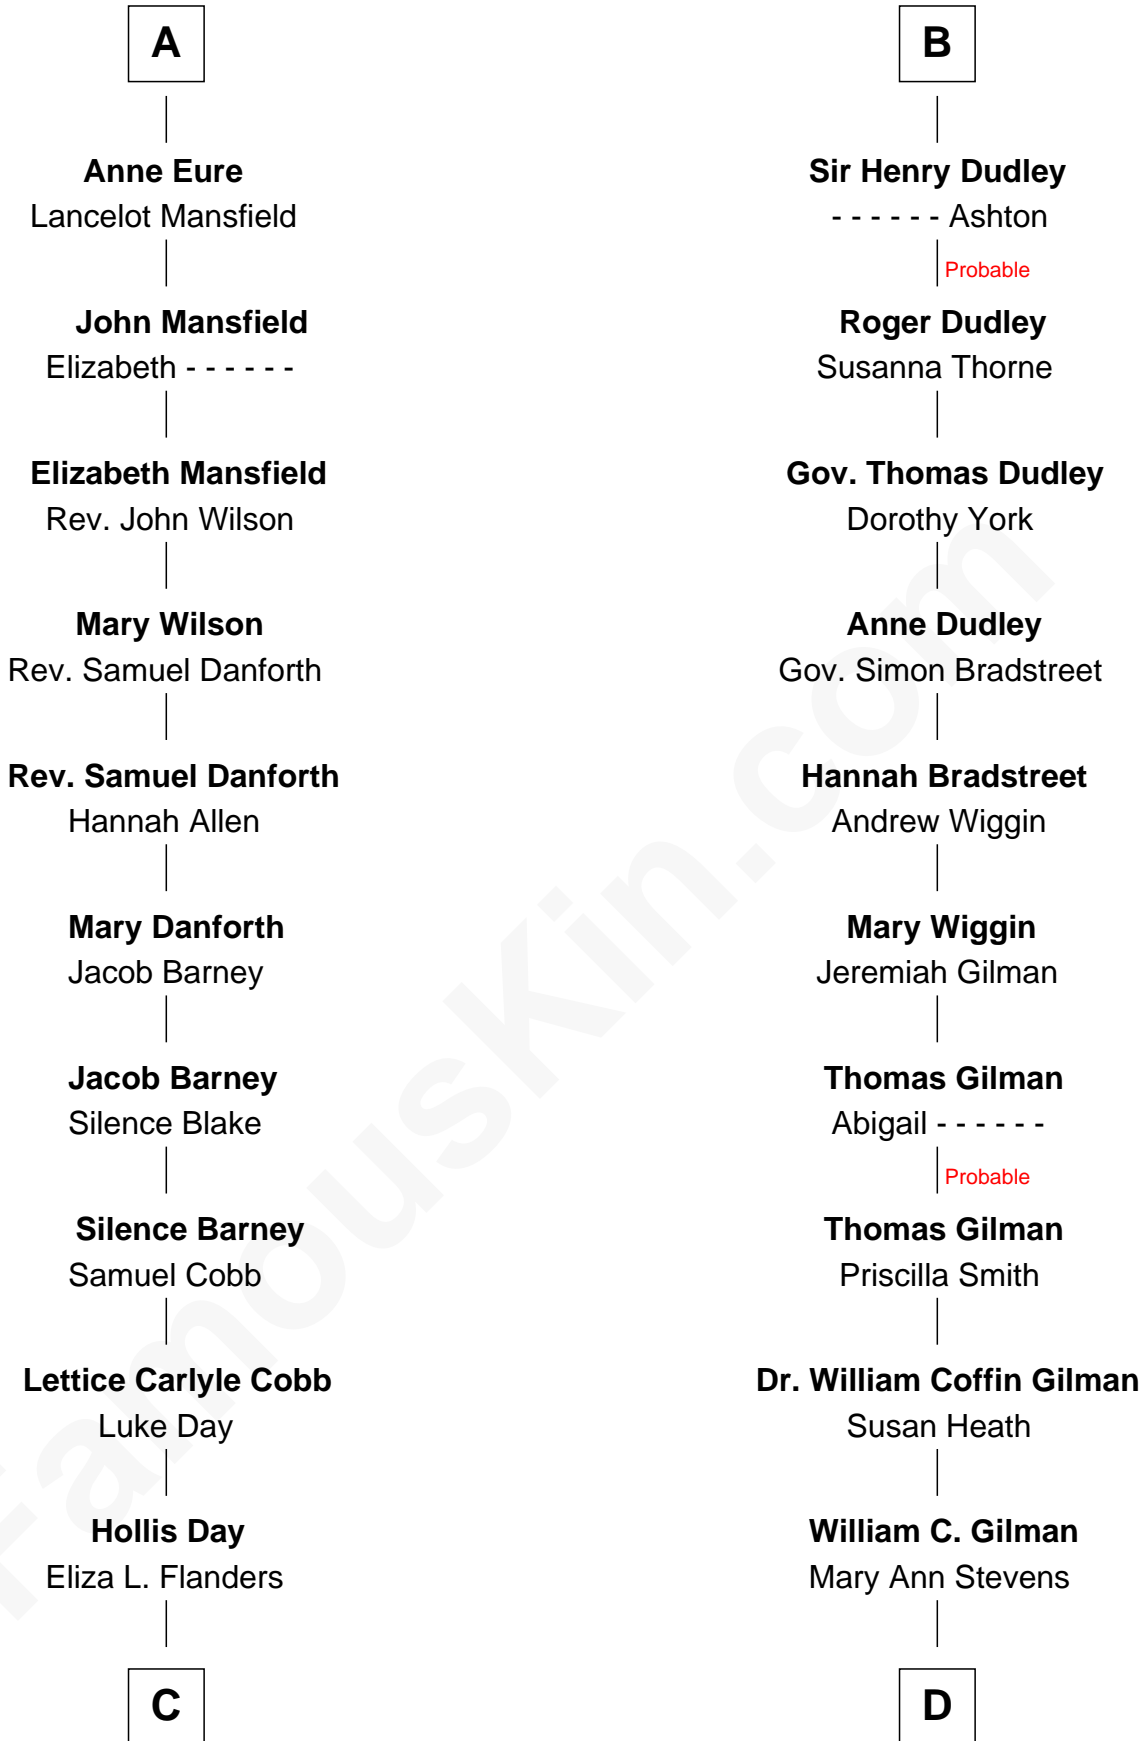

## Relationship Chart of

### Sandra Day O'Connor

*First Female U.S. Supreme Court Justice*

19th cousin 1 time removed of

**George Hamilton**  
*TV and Movie Actor*

**Edmund Fitzalan**  
Alice de Warenne

**C**

**Henry Clay Day**  
Alice Edith Hilton

**Henry R. Day**  
Ada Mae Wilkey

**Sandra Day O'Connor**  
*U.S. Supreme Court Justice*

**D**

**George C. Gilman**  
Elizabeth Melissa Lane

**Lillian C. Gilman**  
Harry Fuller Hamilton

**George William Hamilton**  
Anne Lucille Stevens