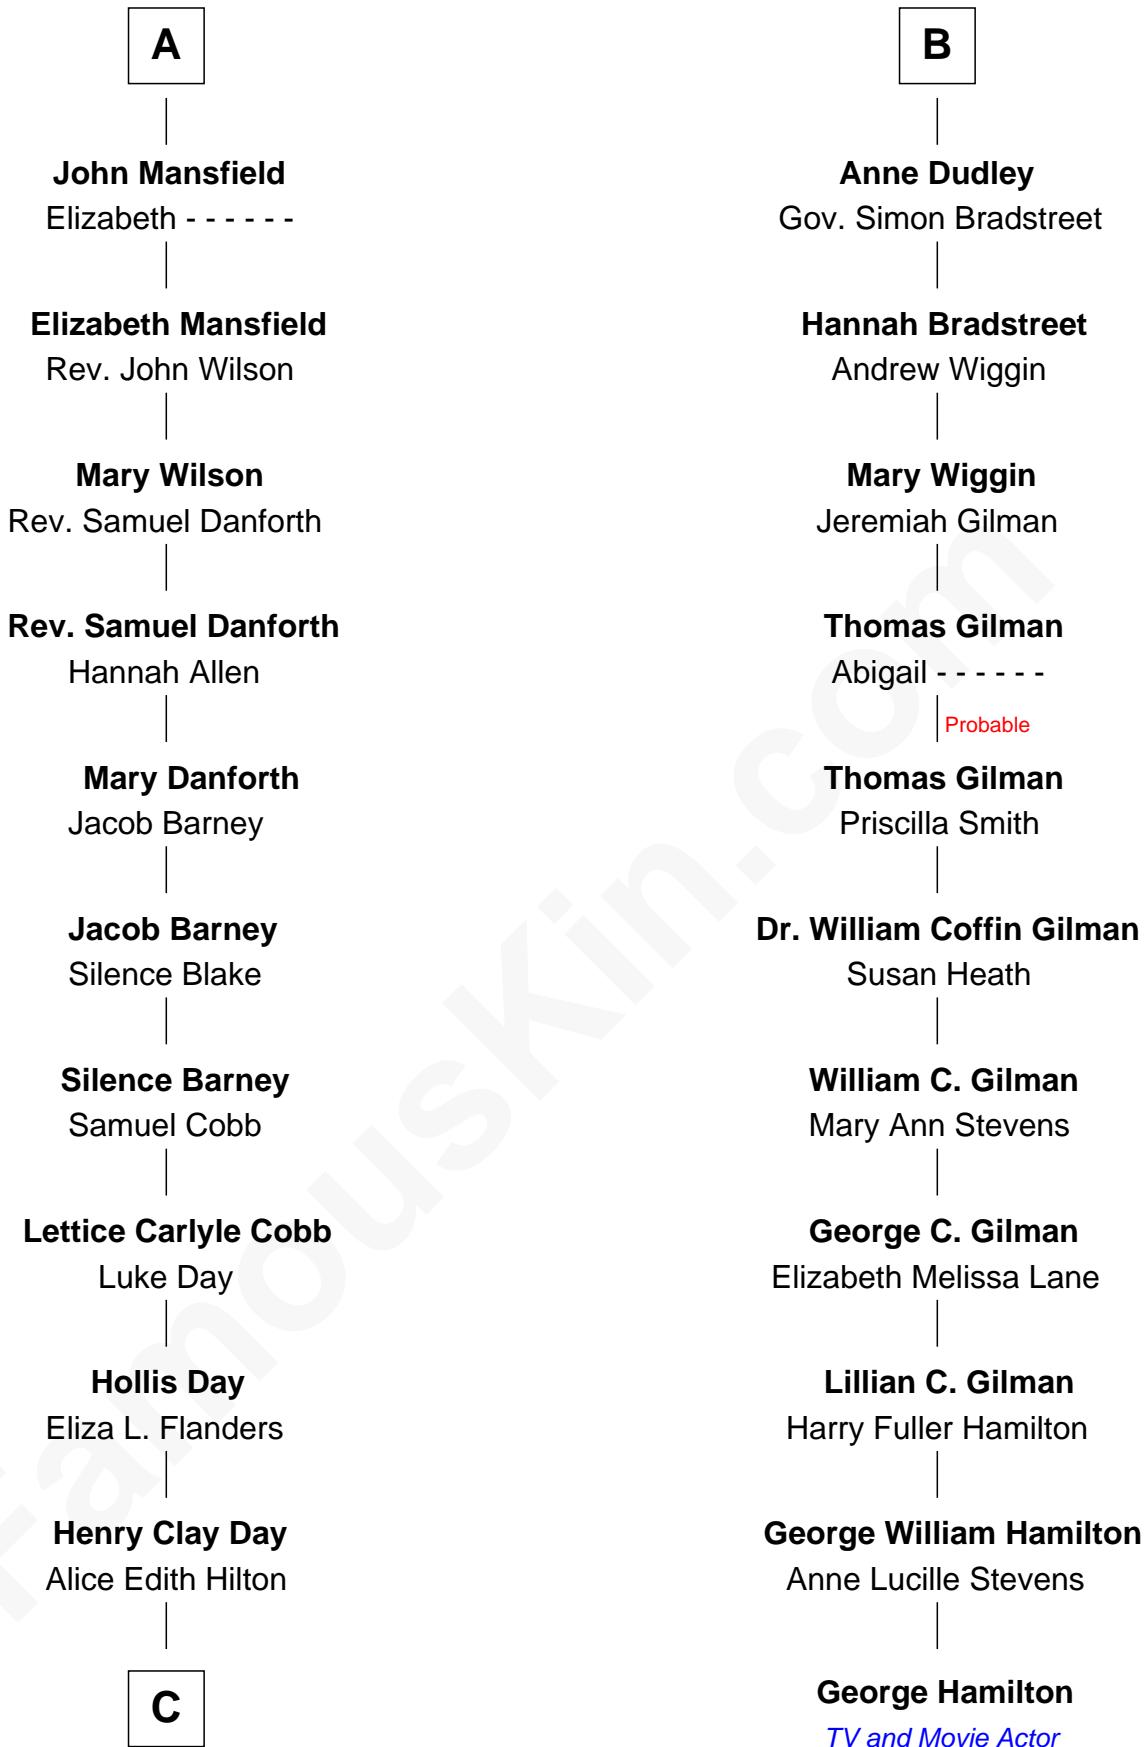

## Relationship Chart of

### Sandra Day O'Connor

First Female U.S. Supreme Court Justice

17th cousin 1 time removed of

**George Hamilton**  
TV and Movie Actor

**C**

Henry R. Day  
Ada Mae Wilkey

Sandra Day O'Connor  
*U.S. Supreme Court Justice*