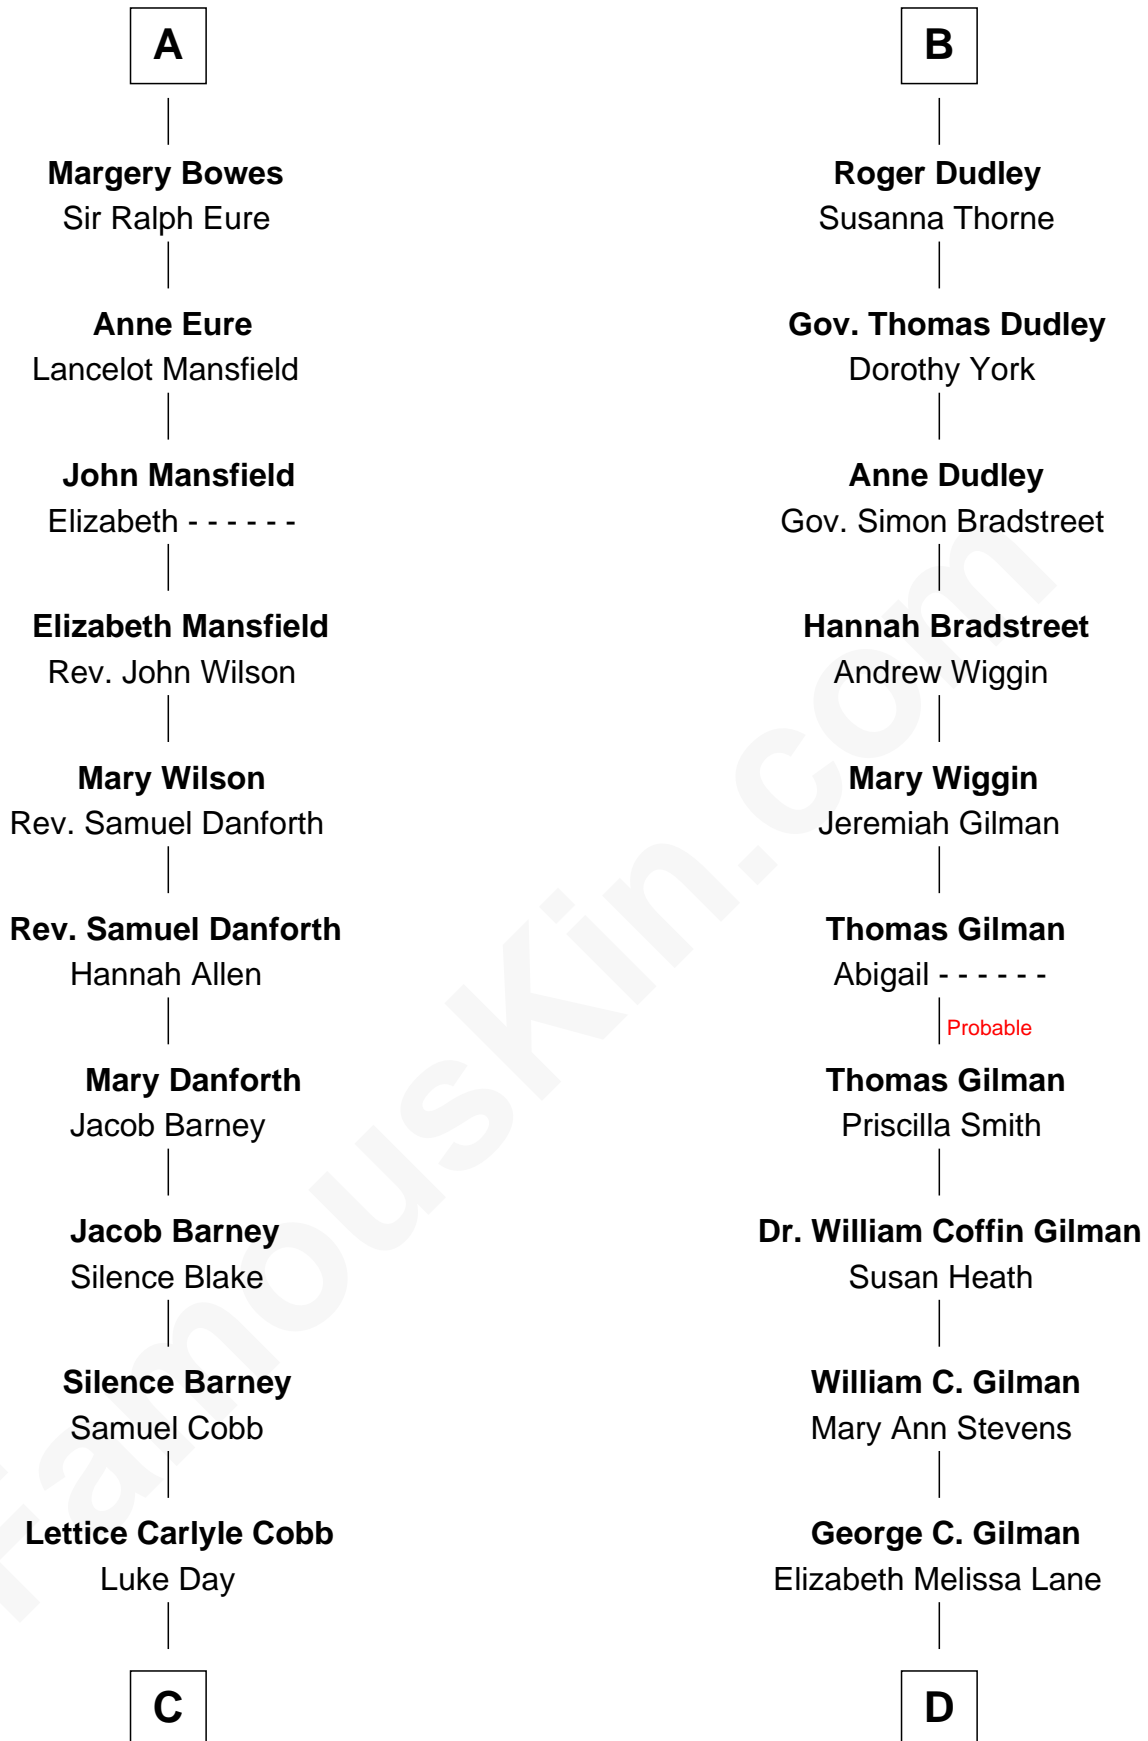

FamousKin.com

Relationship Chart of

Sandra Day O'Connor

First Female U.S. Supreme Court Justice

19th cousin 1 time removed of

George Hamilton
TV and Movie Actor

Sir Maurice de Berkeley
Eve la Zouche

C

Hollis Day

Eliza L. Flanders

Henry Clay Day

Alice Edith Hilton

Henry R. Day

Ada Mae Wilkey

Sandra Day O'Connor

U.S. Supreme Court Justice

D

Lillian C. Gilman

Harry Fuller Hamilton

George William Hamilton

Anne Lucille Stevens

George Hamilton

TV and Movie Actor