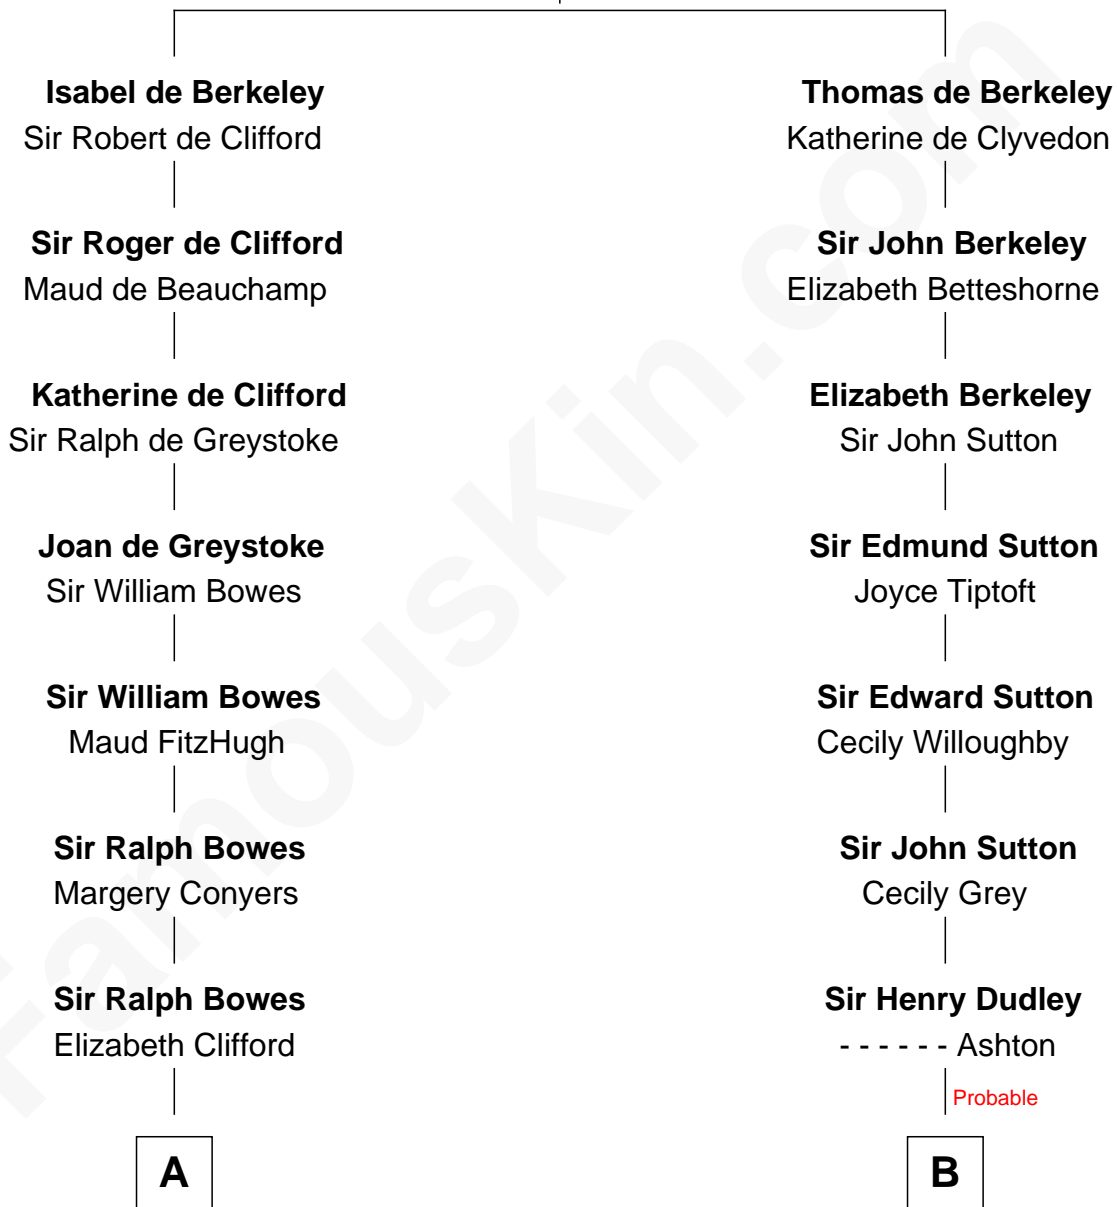

FamousKin.com

Relationship Chart of

Sandra Day O'Connor

First Female U.S. Supreme Court Justice

19th cousin 1 time removed of

George Hamilton
TV and Movie Actor

Sir Maurice de Berkeley
Eve la Zouche

C

Hollis Day

Eliza L. Flanders

Henry Clay Day

Alice Edith Hilton

Henry R. Day

Ada Mae Wilkey

Sandra Day O'Connor

U.S. Supreme Court Justice