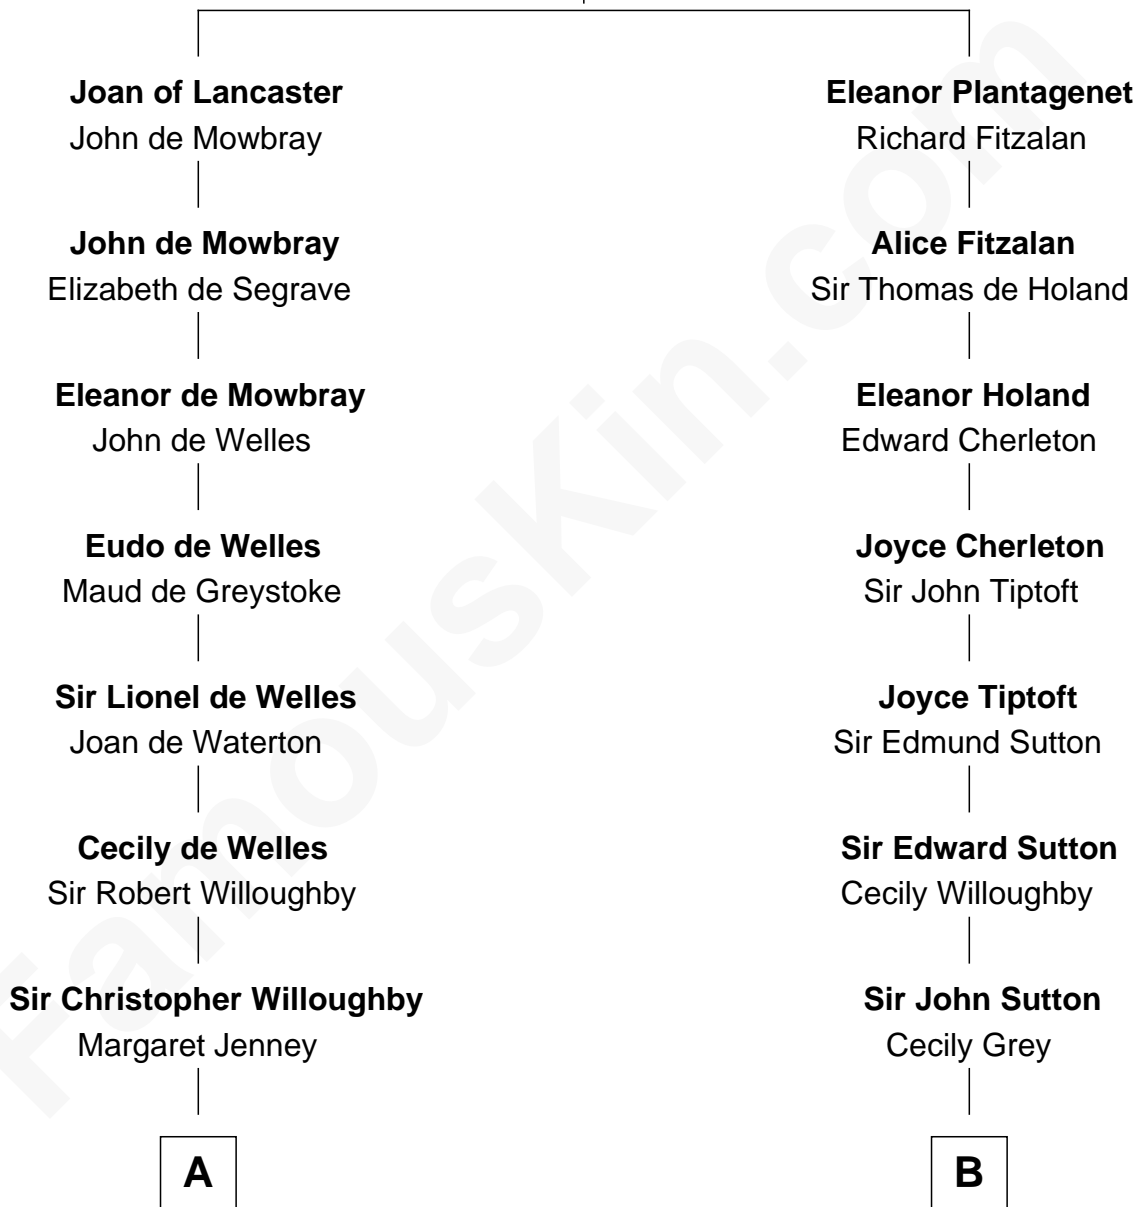

FamousKin.com

Relationship Chart of

Sandra Day O'Connor

First Female U.S. Supreme Court Justice

19th cousin 2 times removed of

Dick Clark

Radio and TV Host

Henry Plantagenet
Maud de Chaworth

C

Lettice Carlyle Cobb

Luke Day

Hollis Day

Eliza L. Flanders

Henry Clay Day

Alice Edith Hilton

Henry R. Day

Ada Mae Wilkey

Sandra Day O'Connor

U.S. Supreme Court Justice

D

Charles Fuller Barnard

Anna May Aldridge

Julia Fuller Barnard

Richard Augustus Clark