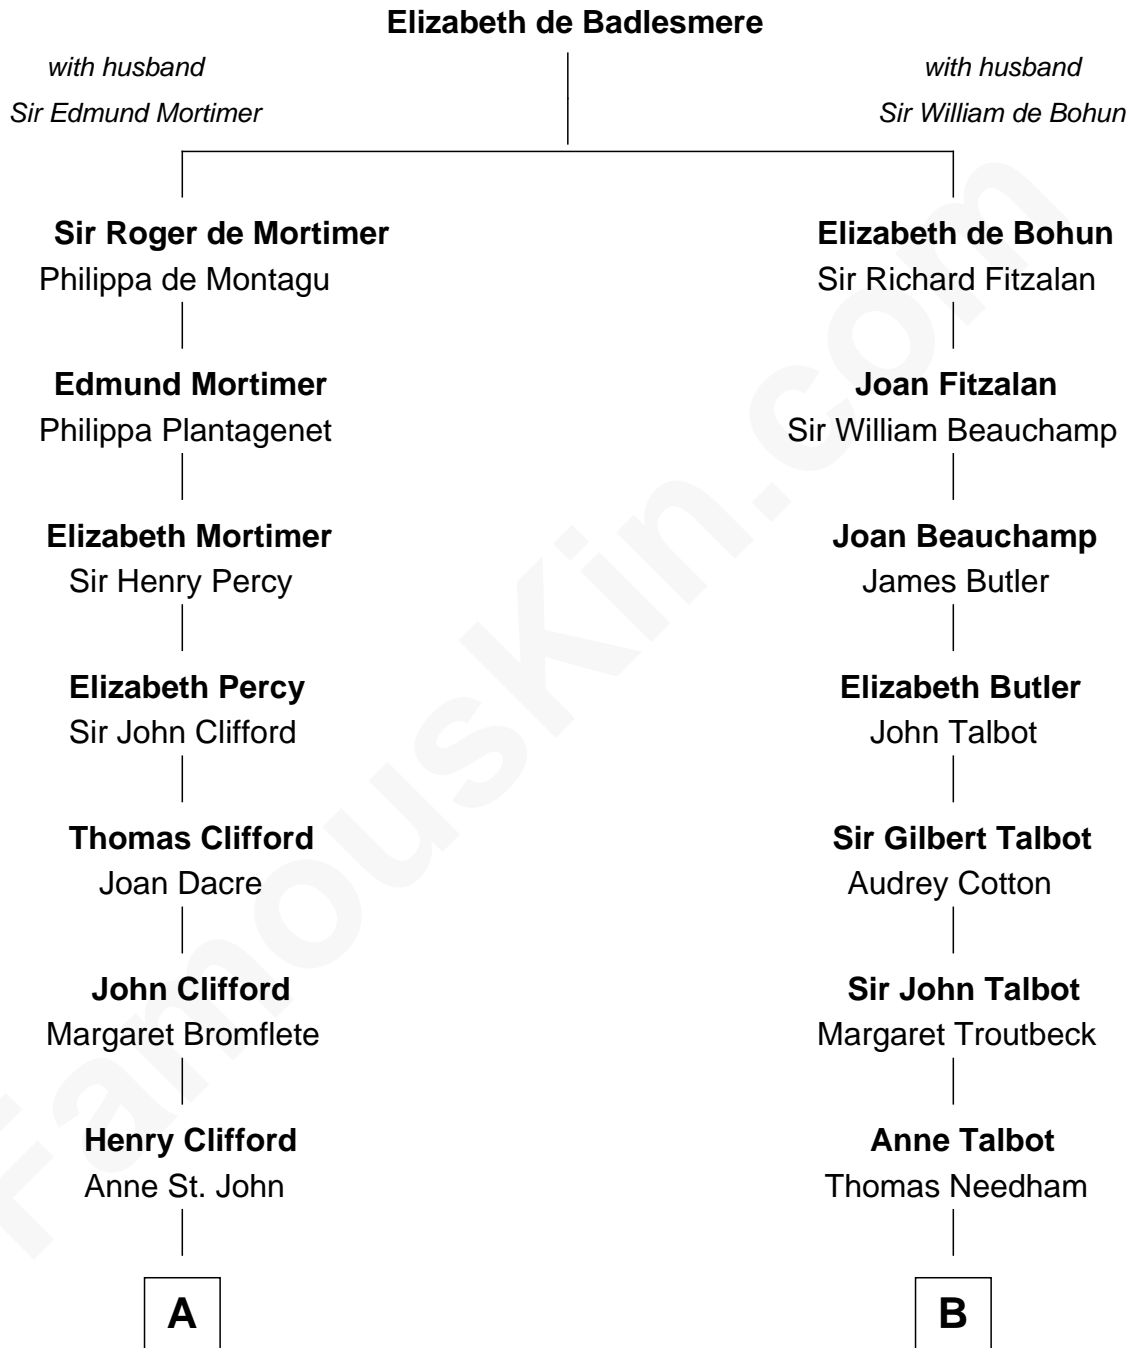

FamousKin.com

Relationship Chart of

Sandra Day O'Connor

First Female U.S. Supreme Court Justice

19th cousin 2 times removed of

Dick Clark

Radio and TV Host

C

Lettice Carlyle Cobb

Luke Day

Hollis Day

Eliza L. Flanders

Henry Clay Day

Alice Edith Hilton

Henry R. Day

Ada Mae Wilkey

Sandra Day O'Connor

U.S. Supreme Court Justice

D

Charles Fuller Barnard

Anna May Aldridge

Julia Fuller Barnard

Richard Augustus Clark

Dick Clark