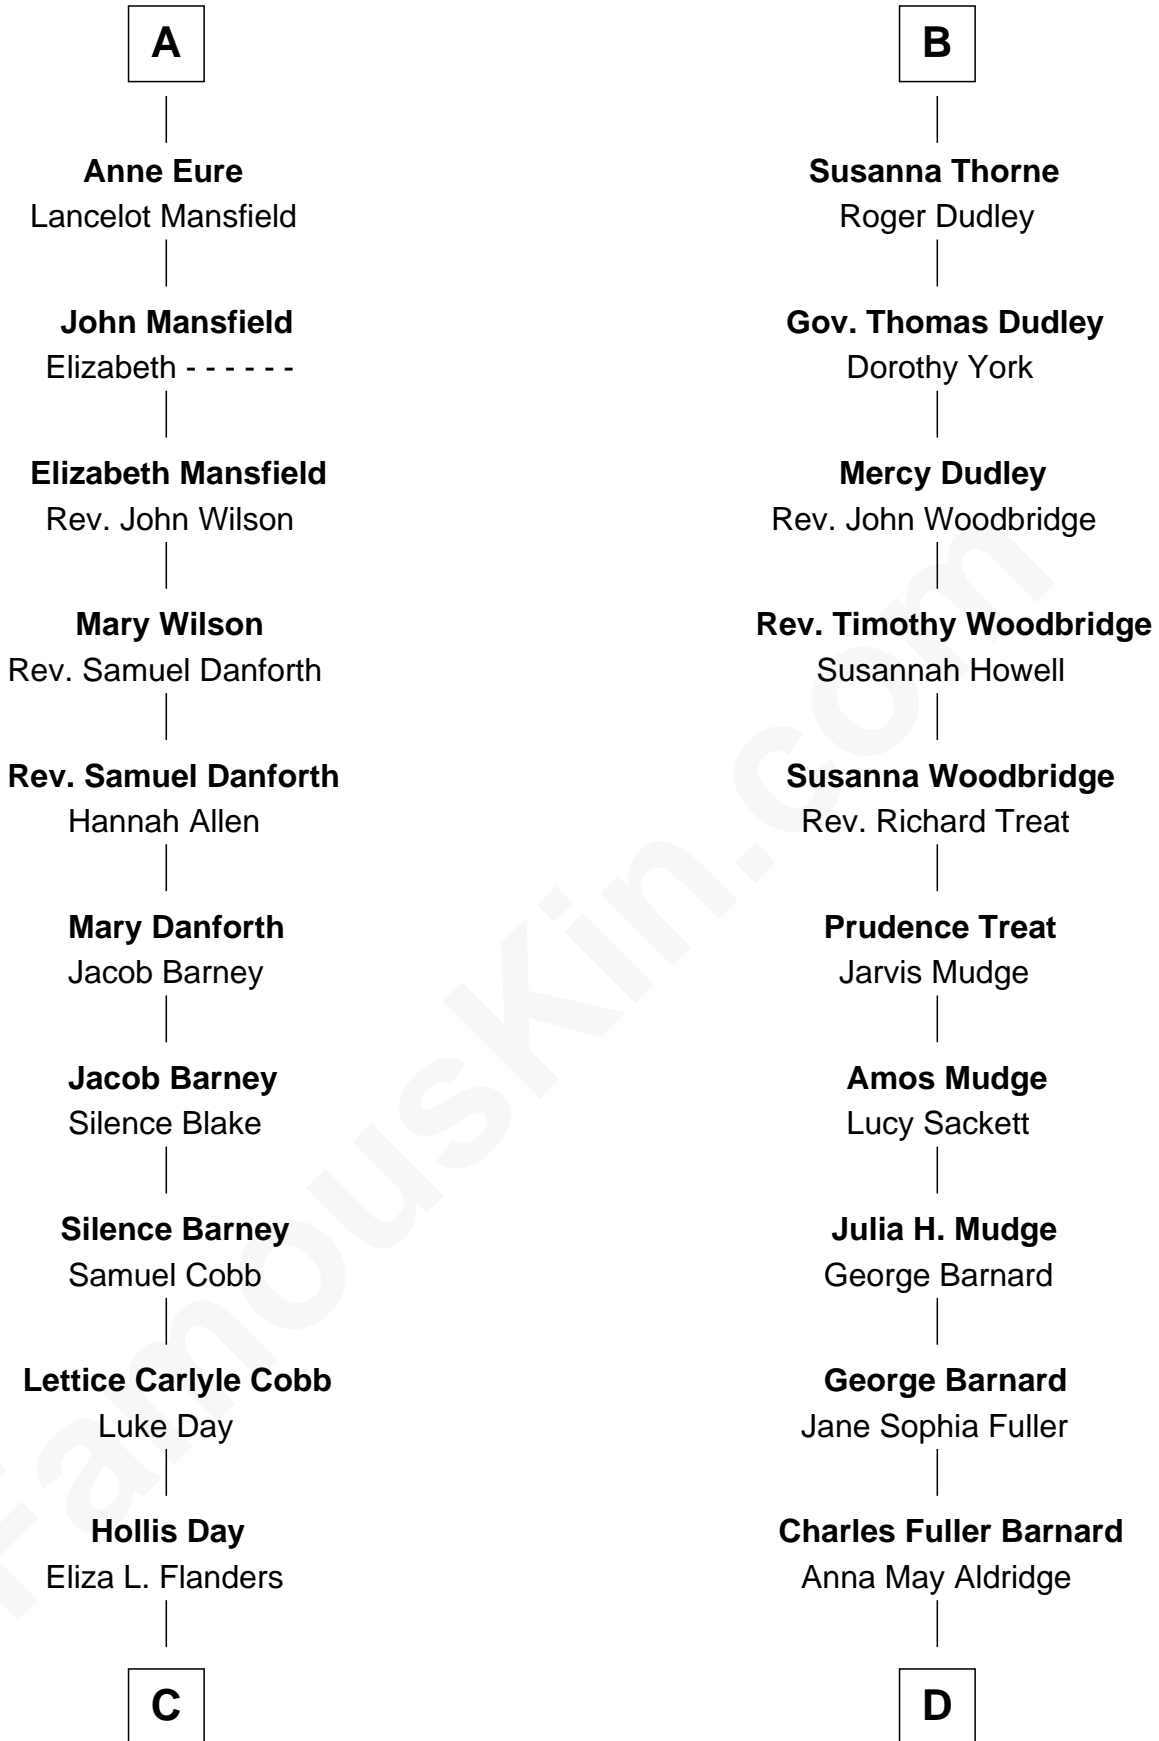

## Relationship Chart of

### Sandra Day O'Connor

*First Female U.S. Supreme Court Justice*

18th cousin 1 time removed of

**Dick Clark**

*Radio and TV Host*

**Sir John Grey**

Avice Marmion

**C**

**Henry Clay Day**  
Alice Edith Hilton

**Henry R. Day**  
Ada Mae Wilkey

**Sandra Day O'Connor**  
*U.S. Supreme Court Justice*

**D**

**Julia Fuller Barnard**  
Richard Augustus Clark

**Dick Clark**  
*Radio and TV Host*