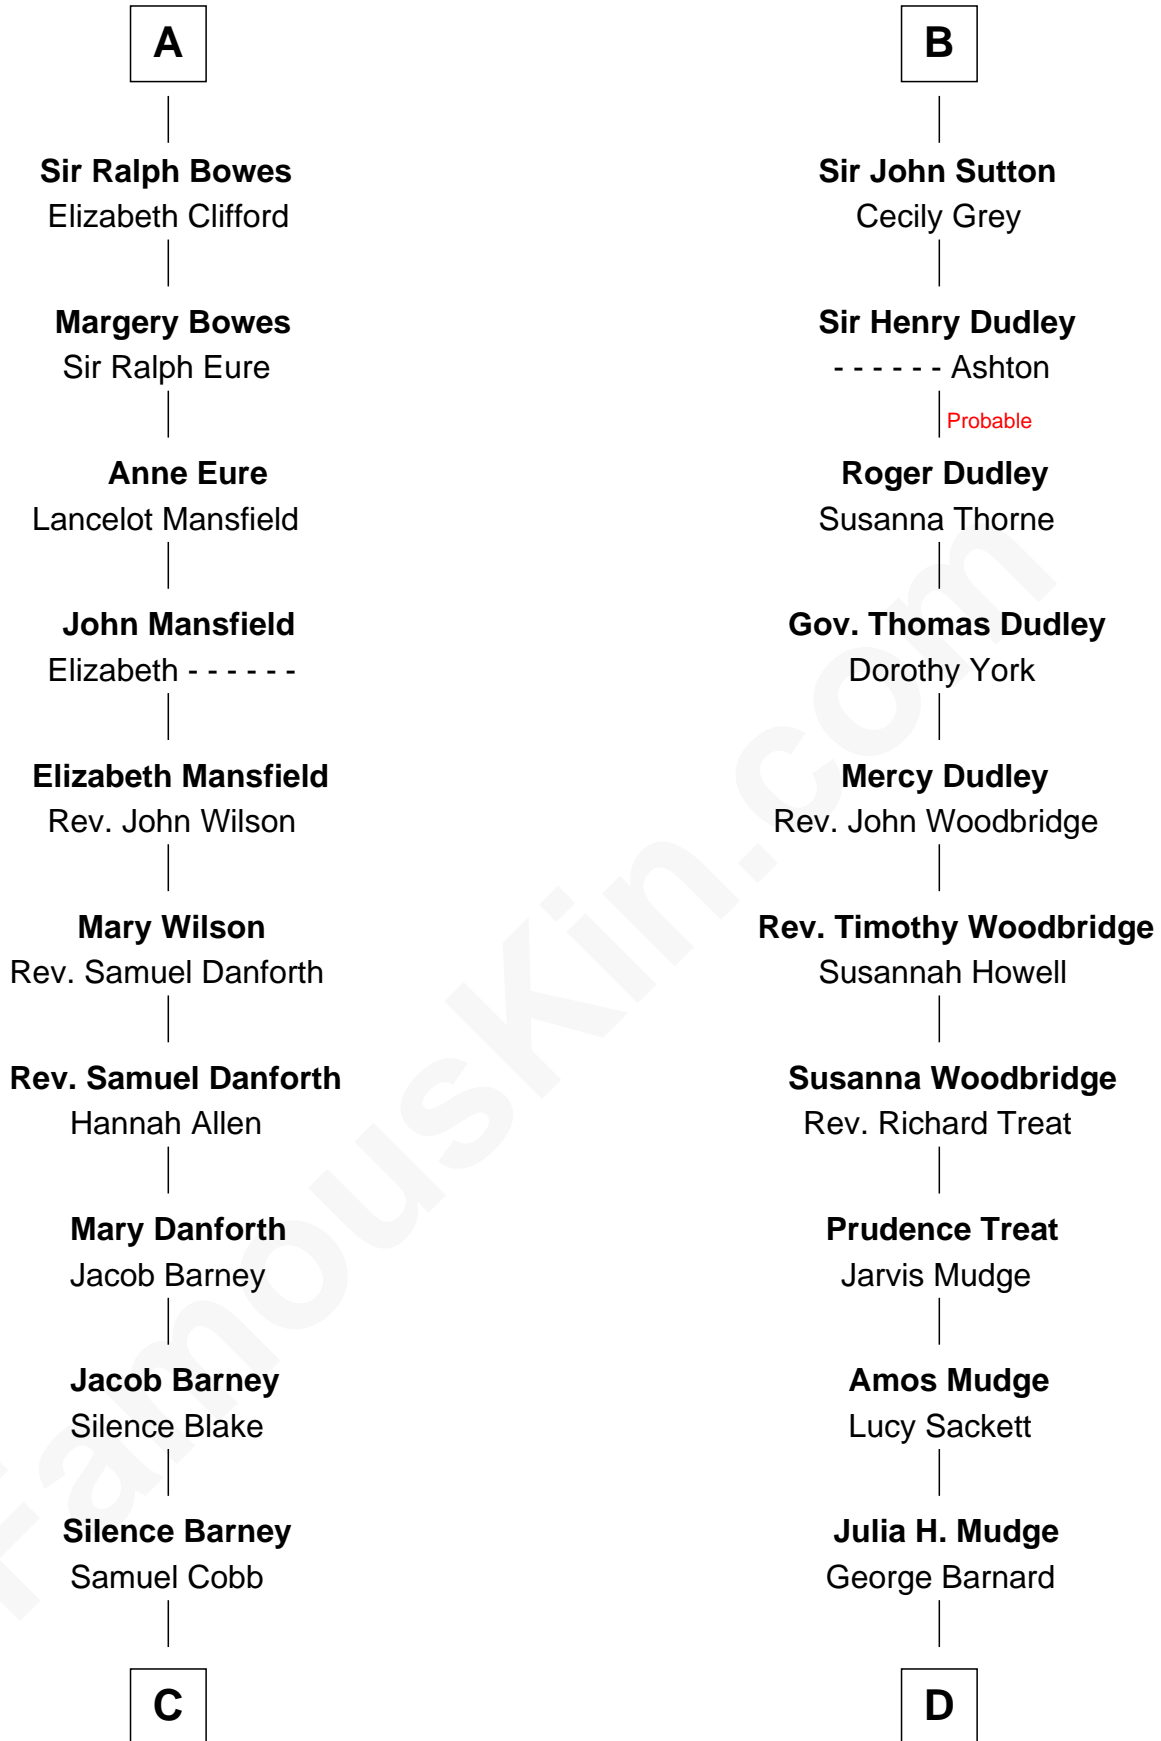

FamousKin.com
Relationship Chart of
Sandra Day O'Connor

First Female U.S. Supreme Court Justice

20th cousin 1 time removed of

Dick Clark

Radio and TV Host

Sir James de Audley

Ela Longespee

C

Lettice Carlyle Cobb

Luke Day

Hollis Day

Eliza L. Flanders

Henry Clay Day

Alice Edith Hilton

Henry R. Day

Ada Mae Wilkey

Sandra Day O'Connor

U.S. Supreme Court Justice

D

George Barnard

Jane Sophia Fuller

Charles Fuller Barnard

Anna May Aldridge

Julia Fuller Barnard