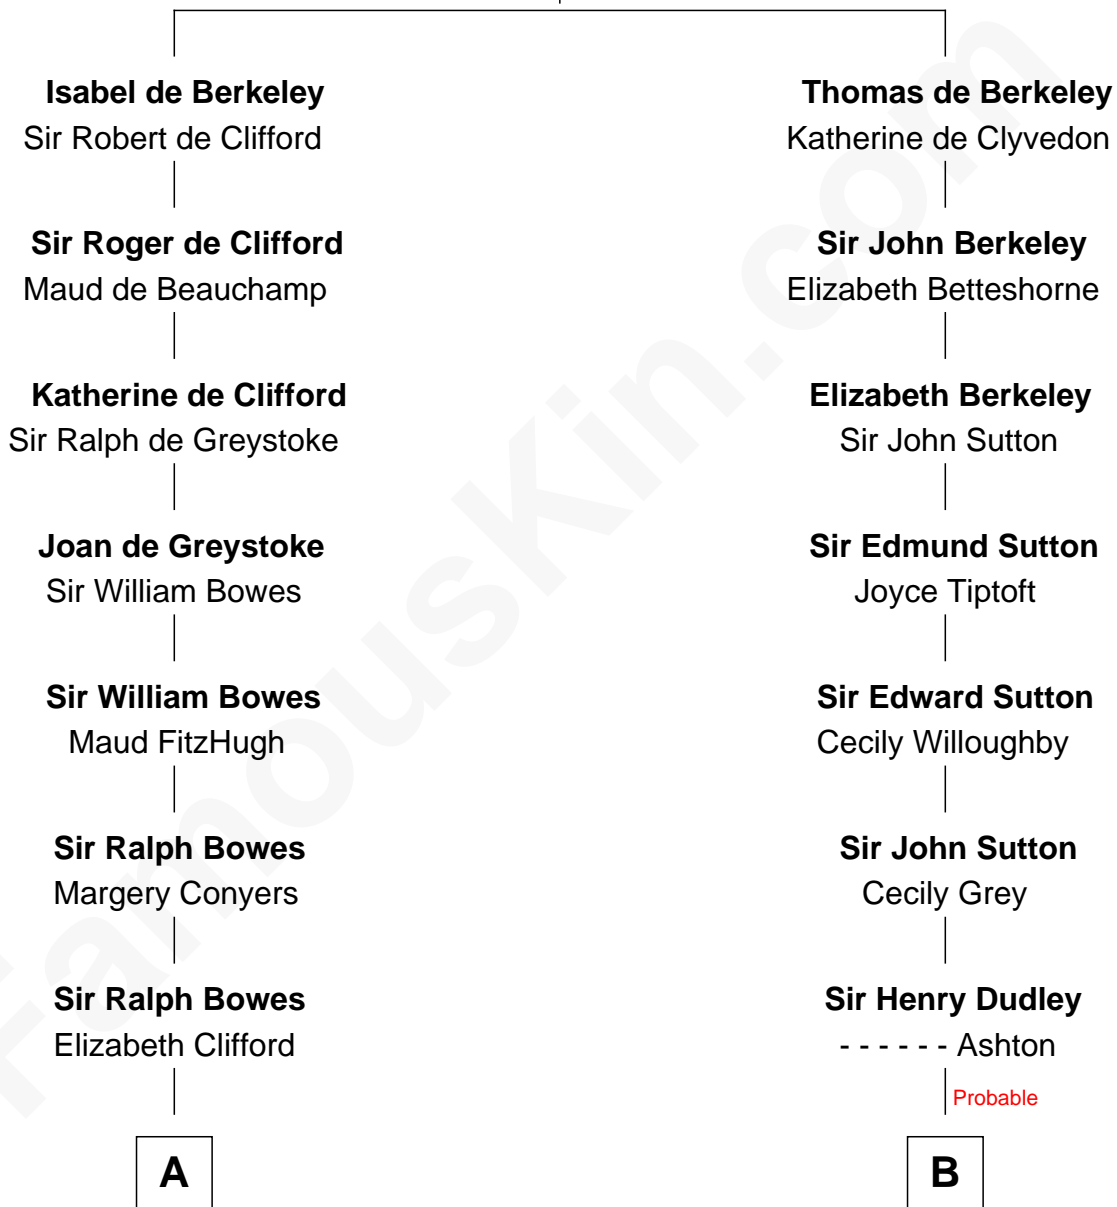

FamousKin.com

Relationship Chart of

Sandra Day O'Connor

First Female U.S. Supreme Court Justice

18th cousin 2 times removed of

Dick Clark

Radio and TV Host

Sir Maurice de Berkeley

Eve la Zouche

C

Hollis Day

Eliza L. Flanders

Henry Clay Day

Alice Edith Hilton

Henry R. Day

Ada Mae Wilkey