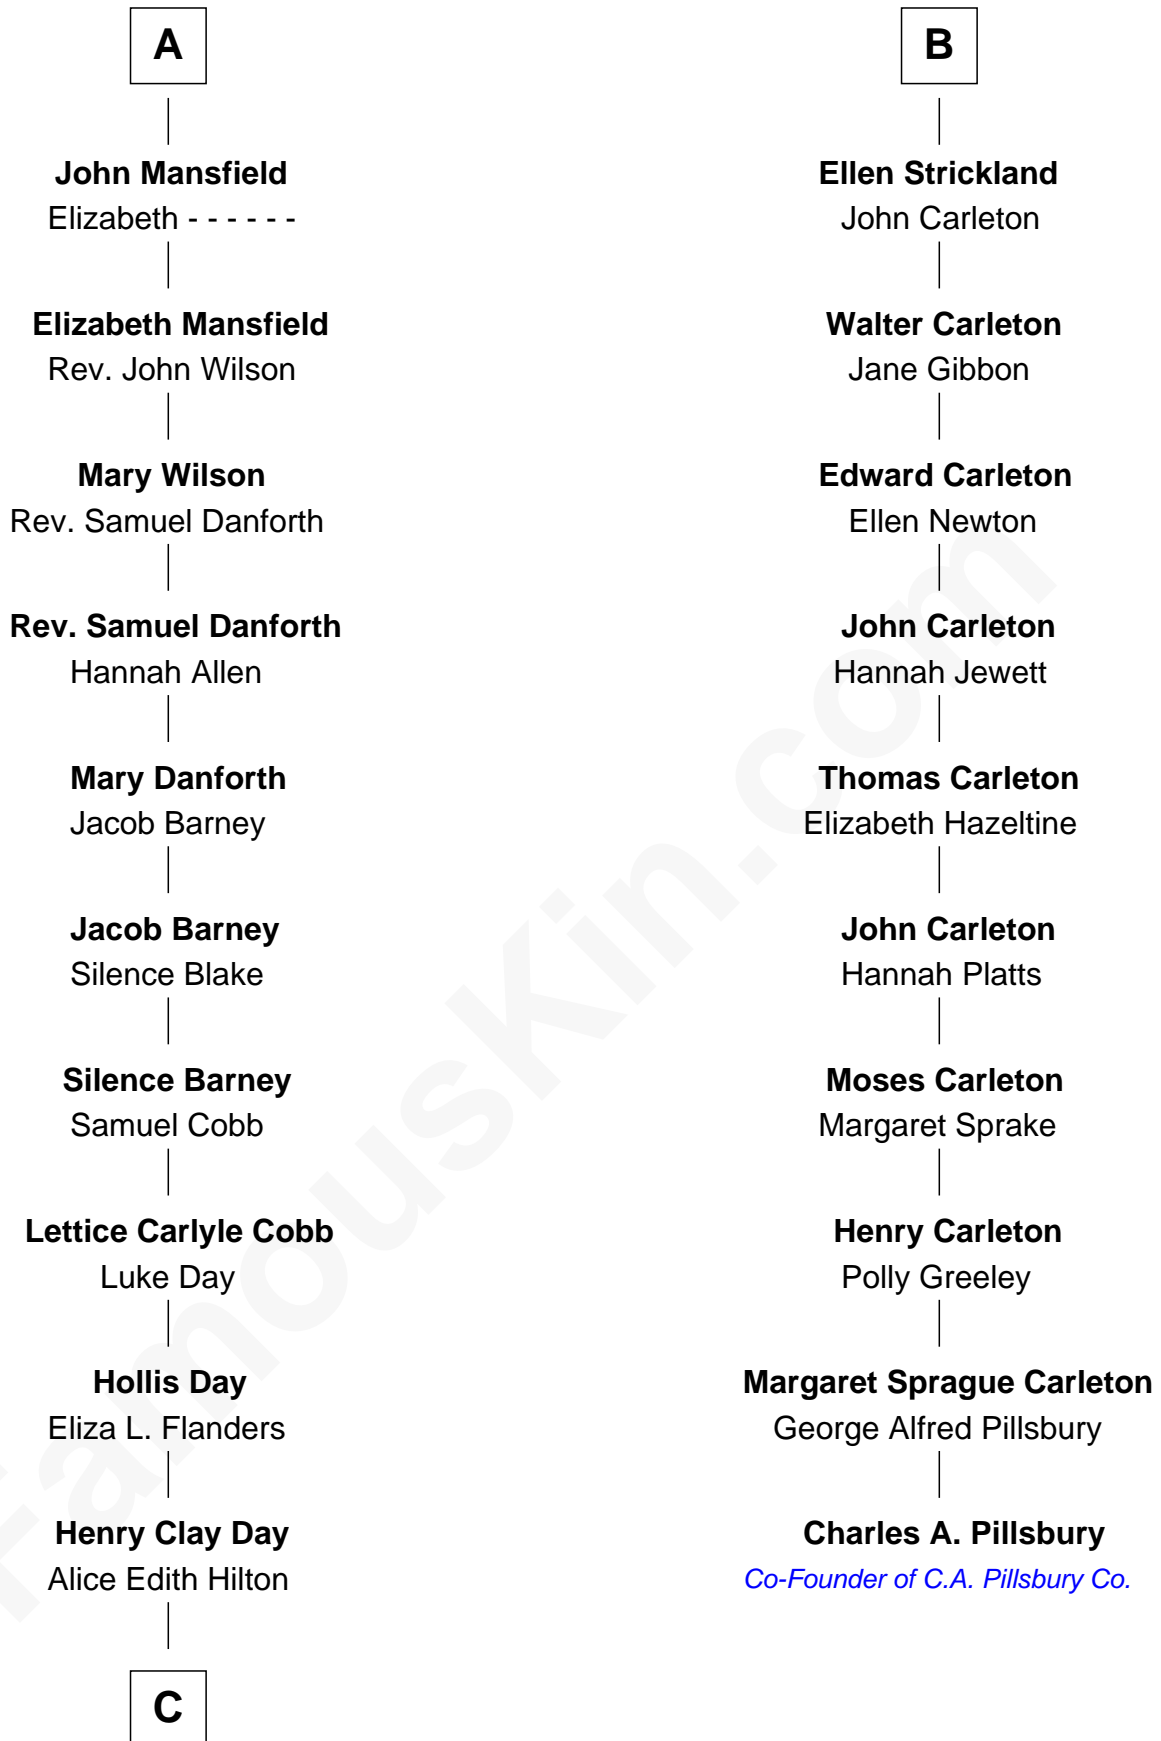

FamousKin.com
Relationship Chart of
Sandra Day O'Connor

First Female U.S. Supreme Court Justice

16th cousin 2 times removed of

Charles A. Pillsbury

Co-Founder of C.A. Pillsbury Co.

C

Henry R. Day
Ada Mae Wilkey

Sandra Day O'Connor
U.S. Supreme Court Justice

FamousKin.com