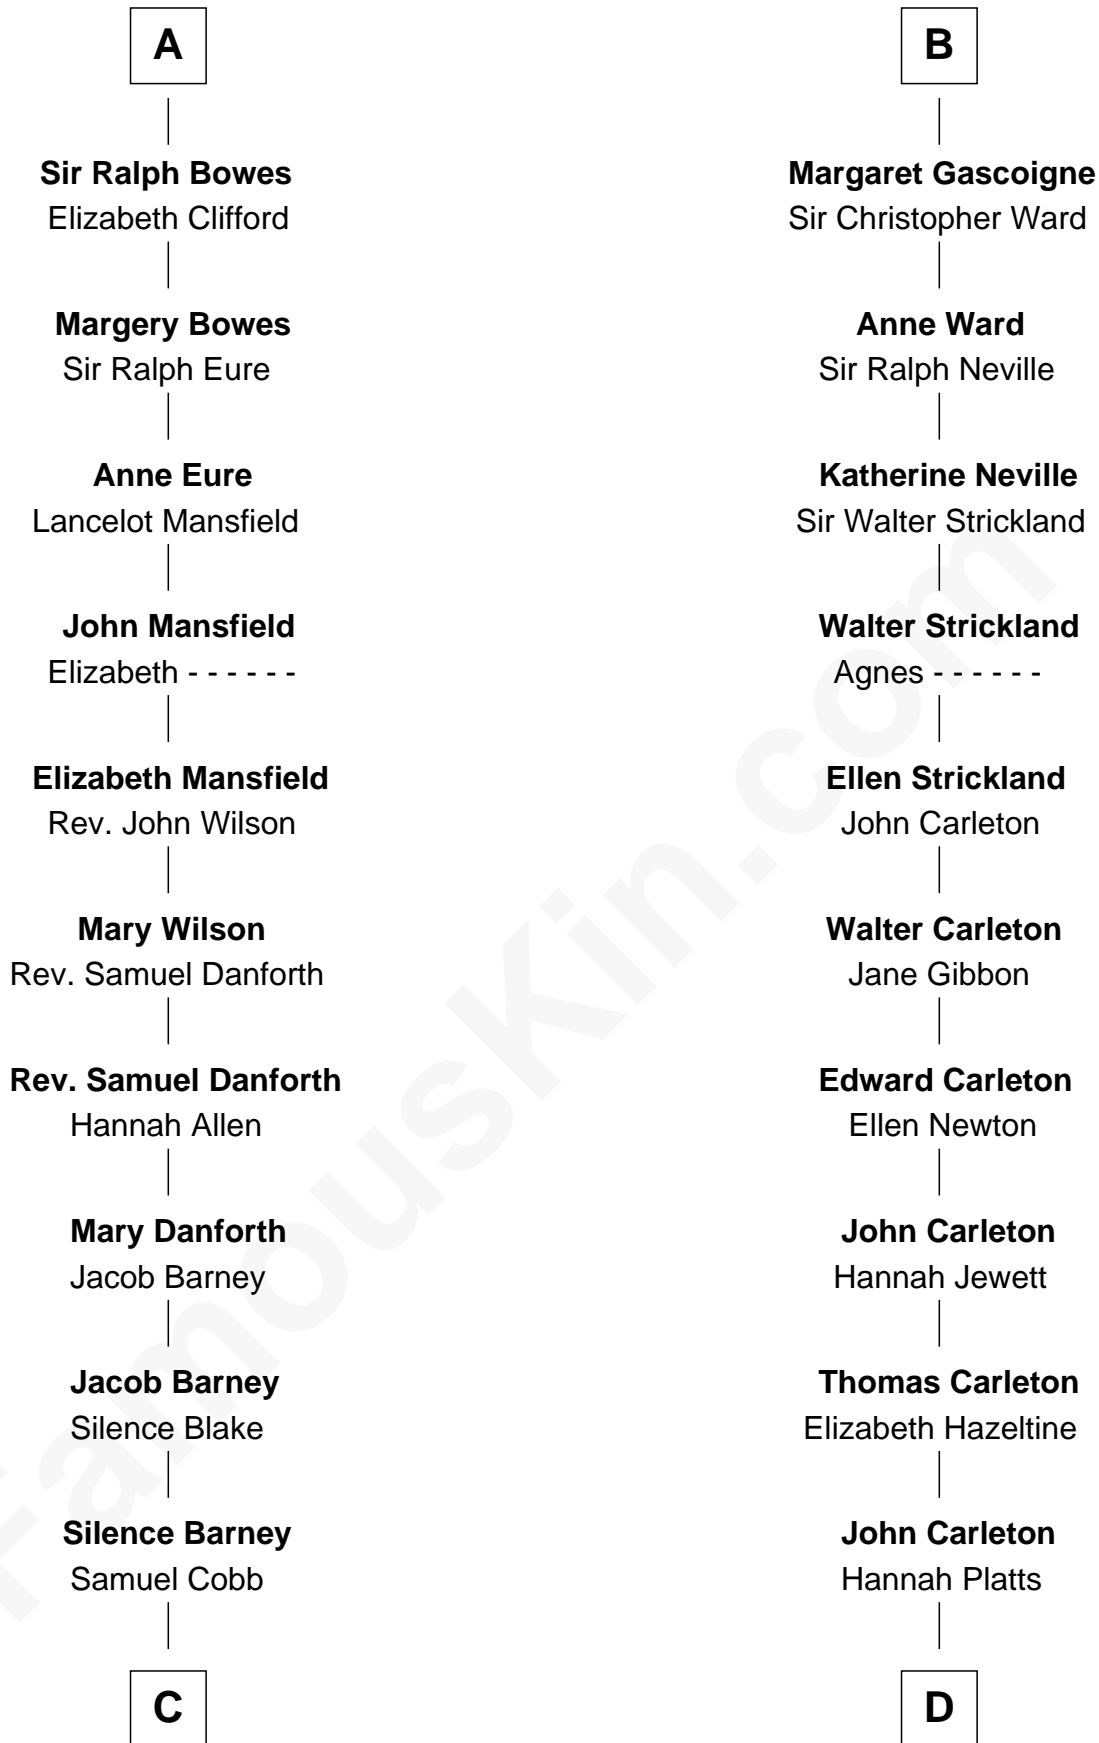

FamousKin.com

Relationship Chart of

Sandra Day O'Connor

First Female U.S. Supreme Court Justice

20th cousin 1 time removed of

Charles A. Pillsbury

Co-Founder of C.A. Pillsbury Co.

C

Lettice Carlyle Cobb

Luke Day

Hollis Day

Eliza L. Flanders

Henry Clay Day

Alice Edith Hilton

Henry R. Day

Ada Mae Wilkey