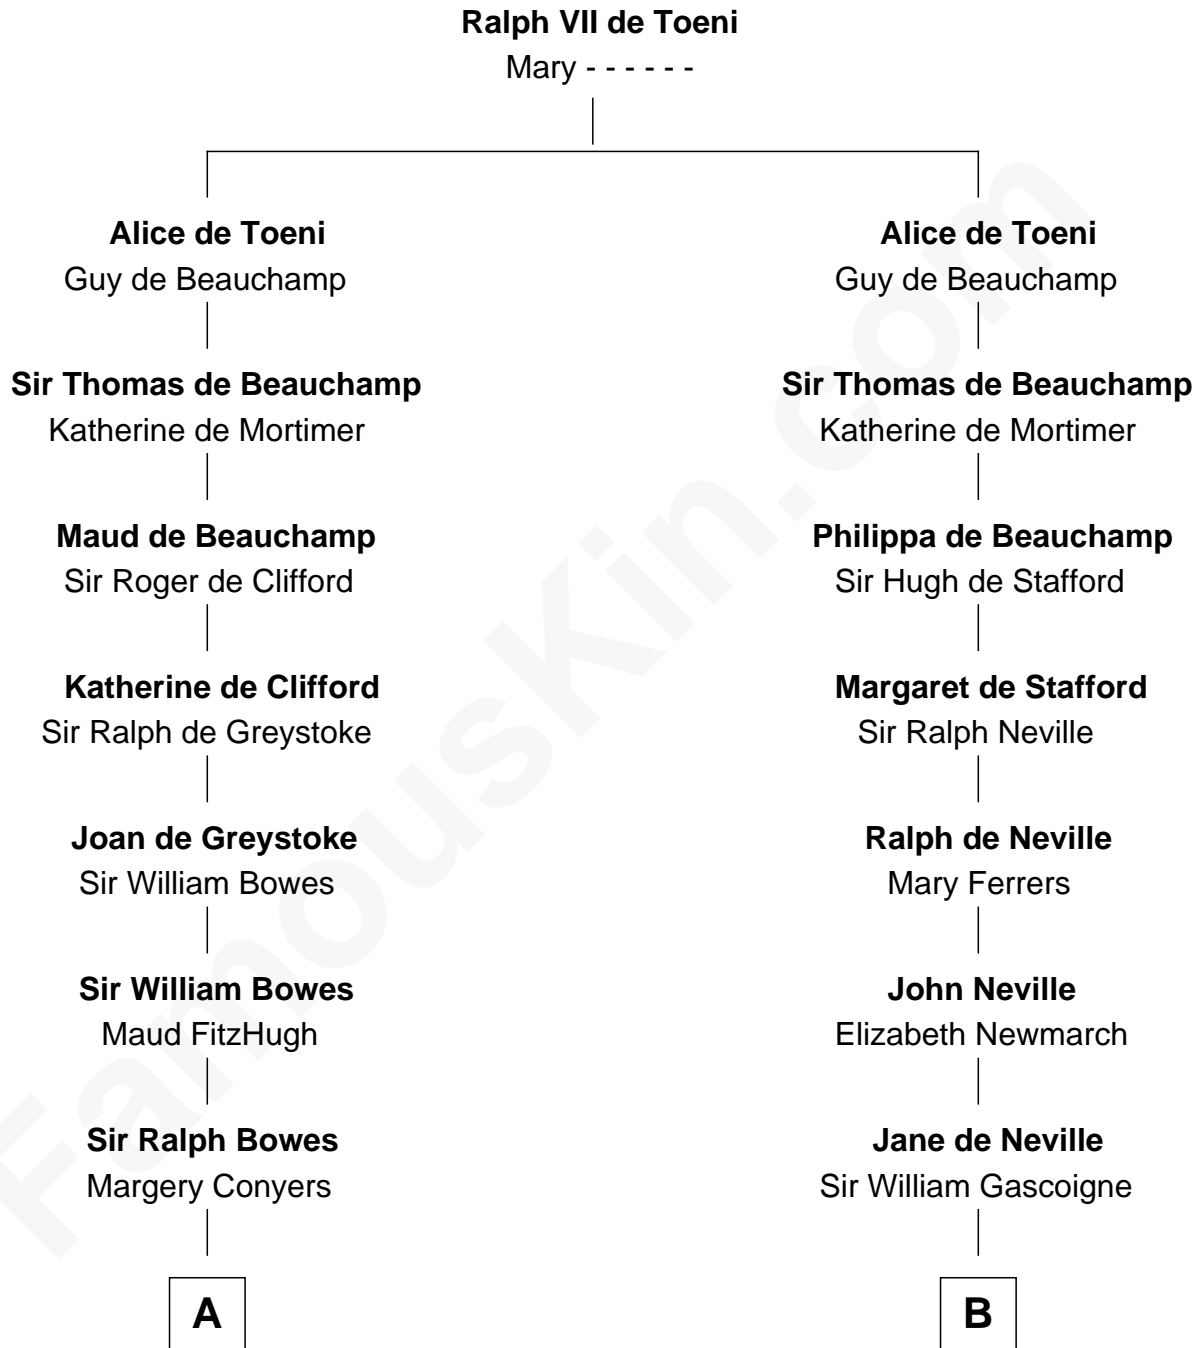

FamousKin.com

Relationship Chart of

Sandra Day O'Connor

First Female U.S. Supreme Court Justice

20th cousin 1 time removed of

Charles A. Pillsbury

Co-Founder of C.A. Pillsbury Co.

C

Lettice Carlyle Cobb

Luke Day

Hollis Day

Eliza L. Flanders

Henry Clay Day

Alice Edith Hilton

Henry R. Day

Ada Mae Wilkey