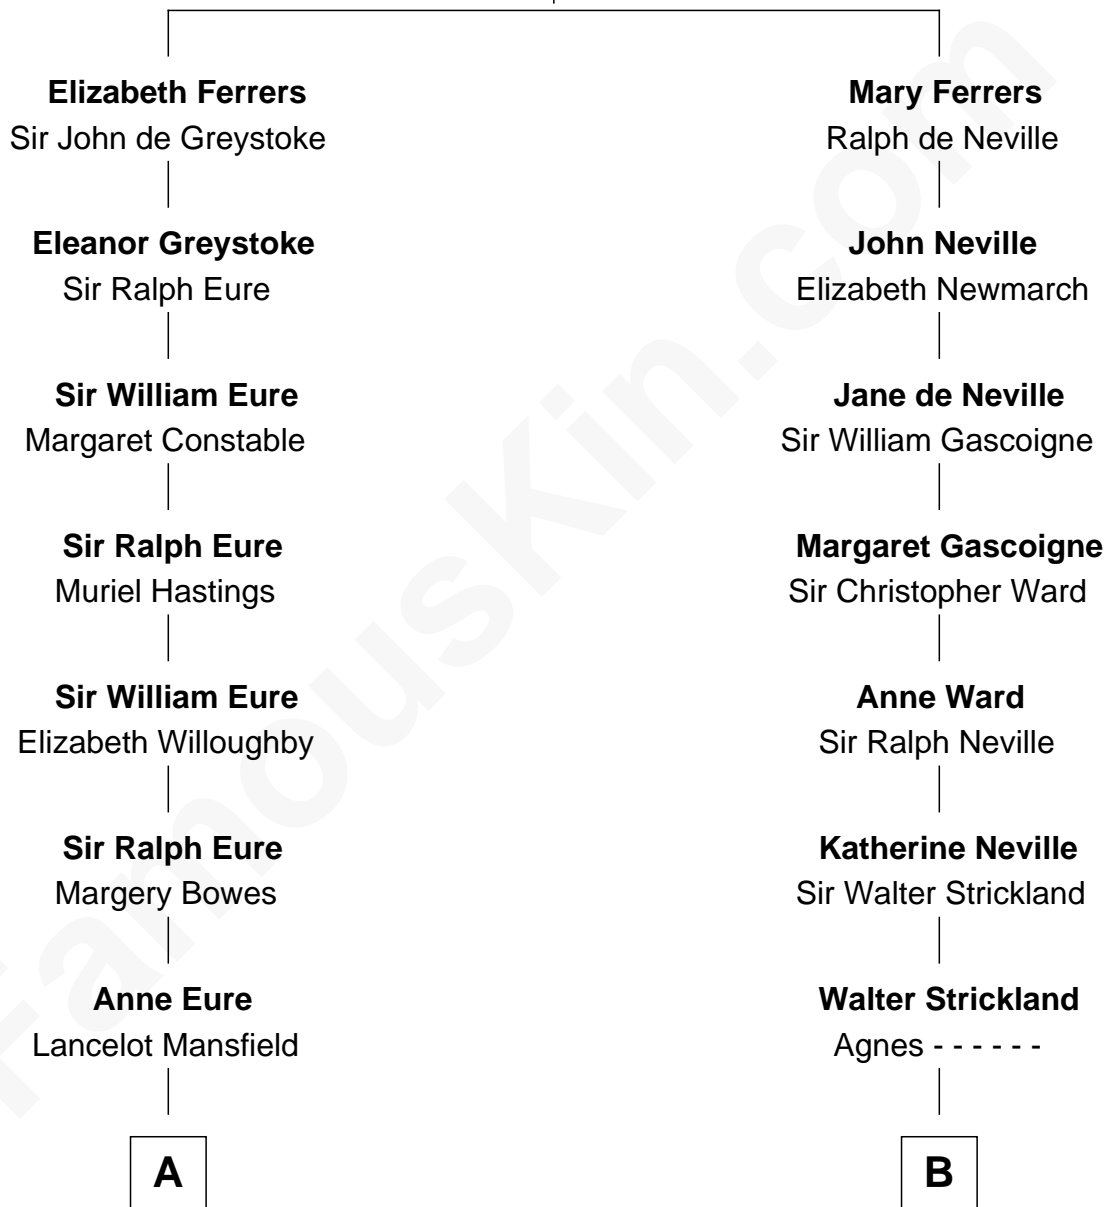

FamousKin.com

Relationship Chart of

Sandra Day O'Connor

First Female U.S. Supreme Court Justice

16th cousin 2 times removed of

Charles A. Pillsbury

Co-Founder of C.A. Pillsbury Co.

Sir Robert de Ferrers

Joan Beaufort

C

Henry R. Day
Ada Mae Wilkey

Sandra Day O'Connor
U.S. Supreme Court Justice

FamousKin.com