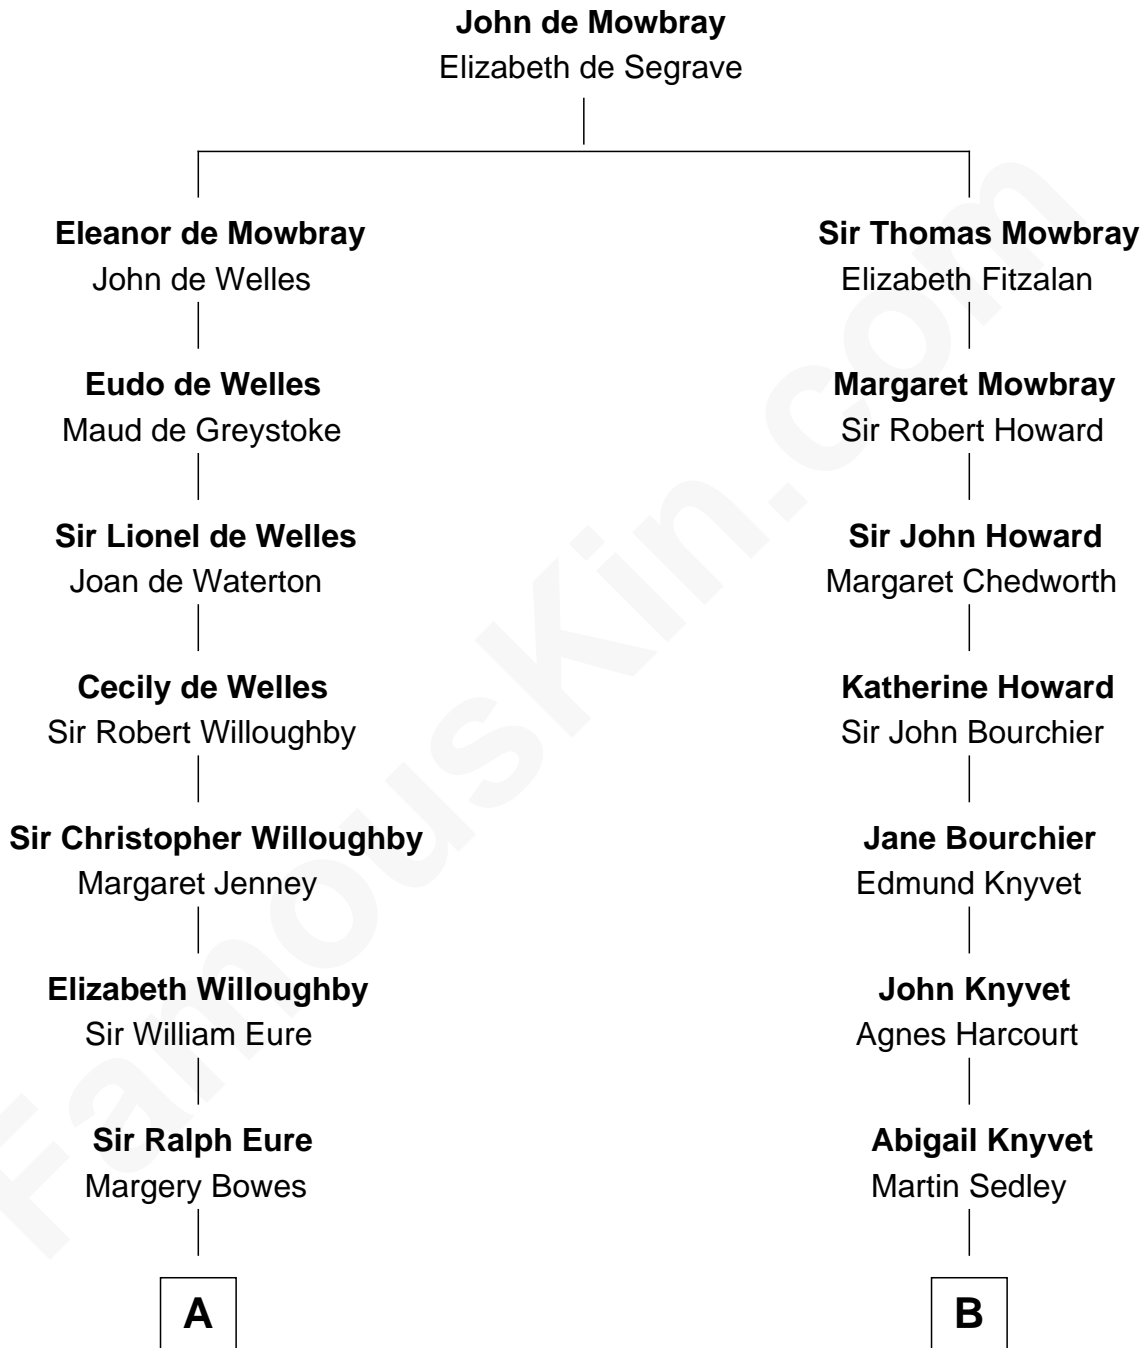

FamousKin.com

Relationship Chart of

Sandra Day O'Connor

First Female U.S. Supreme Court Justice

19th cousin 1 time removed of

Carly Fiorina

CEO of Hewlett-Packard

C

Henry Clay Day
Alice Edith Hilton

Henry R. Day
Ada Mae Wilkey

Sandra Day O'Connor
U.S. Supreme Court Justice

D

John Walker Weber
Maude Graves

Cara Carleton Weber
Harold Marvin Sneed

Joseph Tyree Sneed
Madelon Montross Juergens