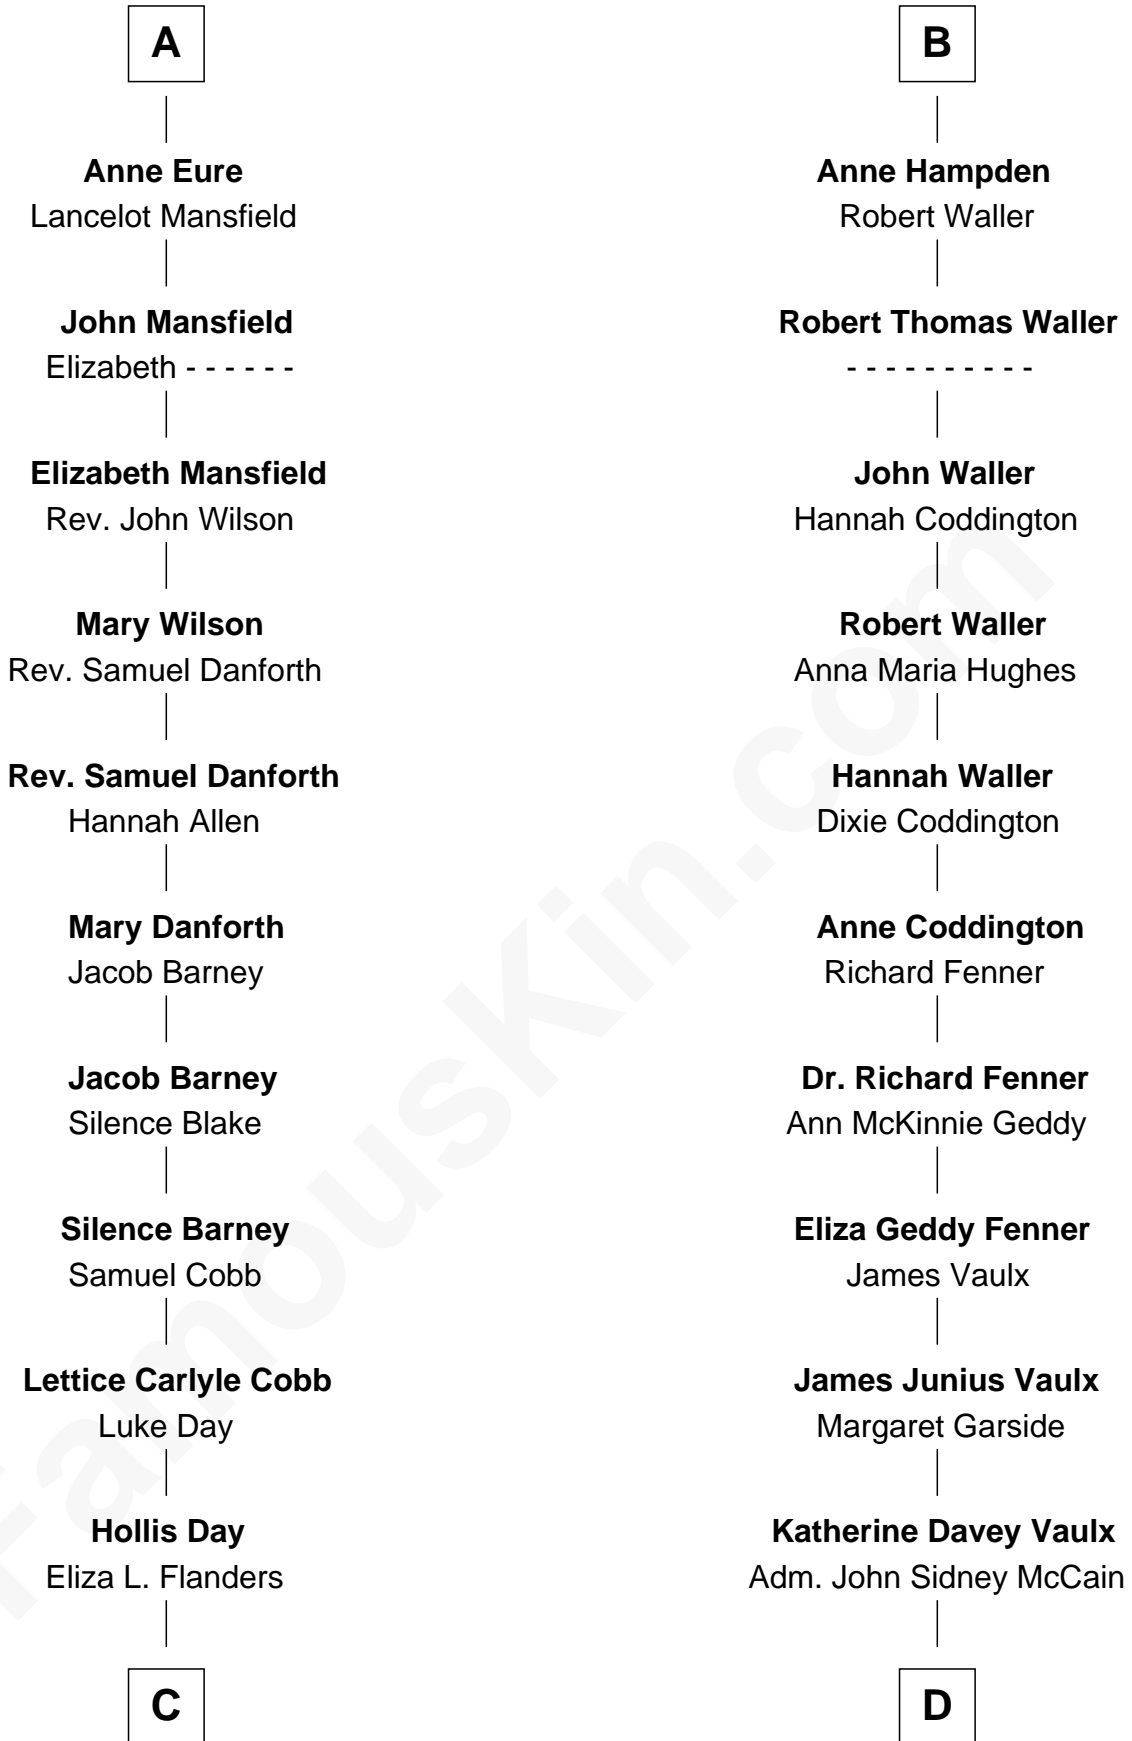

**FamousKin.com**  
**Relationship Chart of**  
**Sandra Day O'Connor**

*First Female U.S. Supreme Court Justice*

**18th cousin 1 time removed of**

**John McCain**

*U.S. Senator from Arizona*

**John de Welles**

Maud de Roos

**C**

**Henry Clay Day**  
Alice Edith Hilton

**Henry R. Day**  
Ada Mae Wilkey

**Sandra Day O'Connor**  
*U.S. Supreme Court Justice*

**D**

**Adm. John Sidney McCain**  
Roberta Wright

**John McCain**  
*U.S. Senator from Arizona*