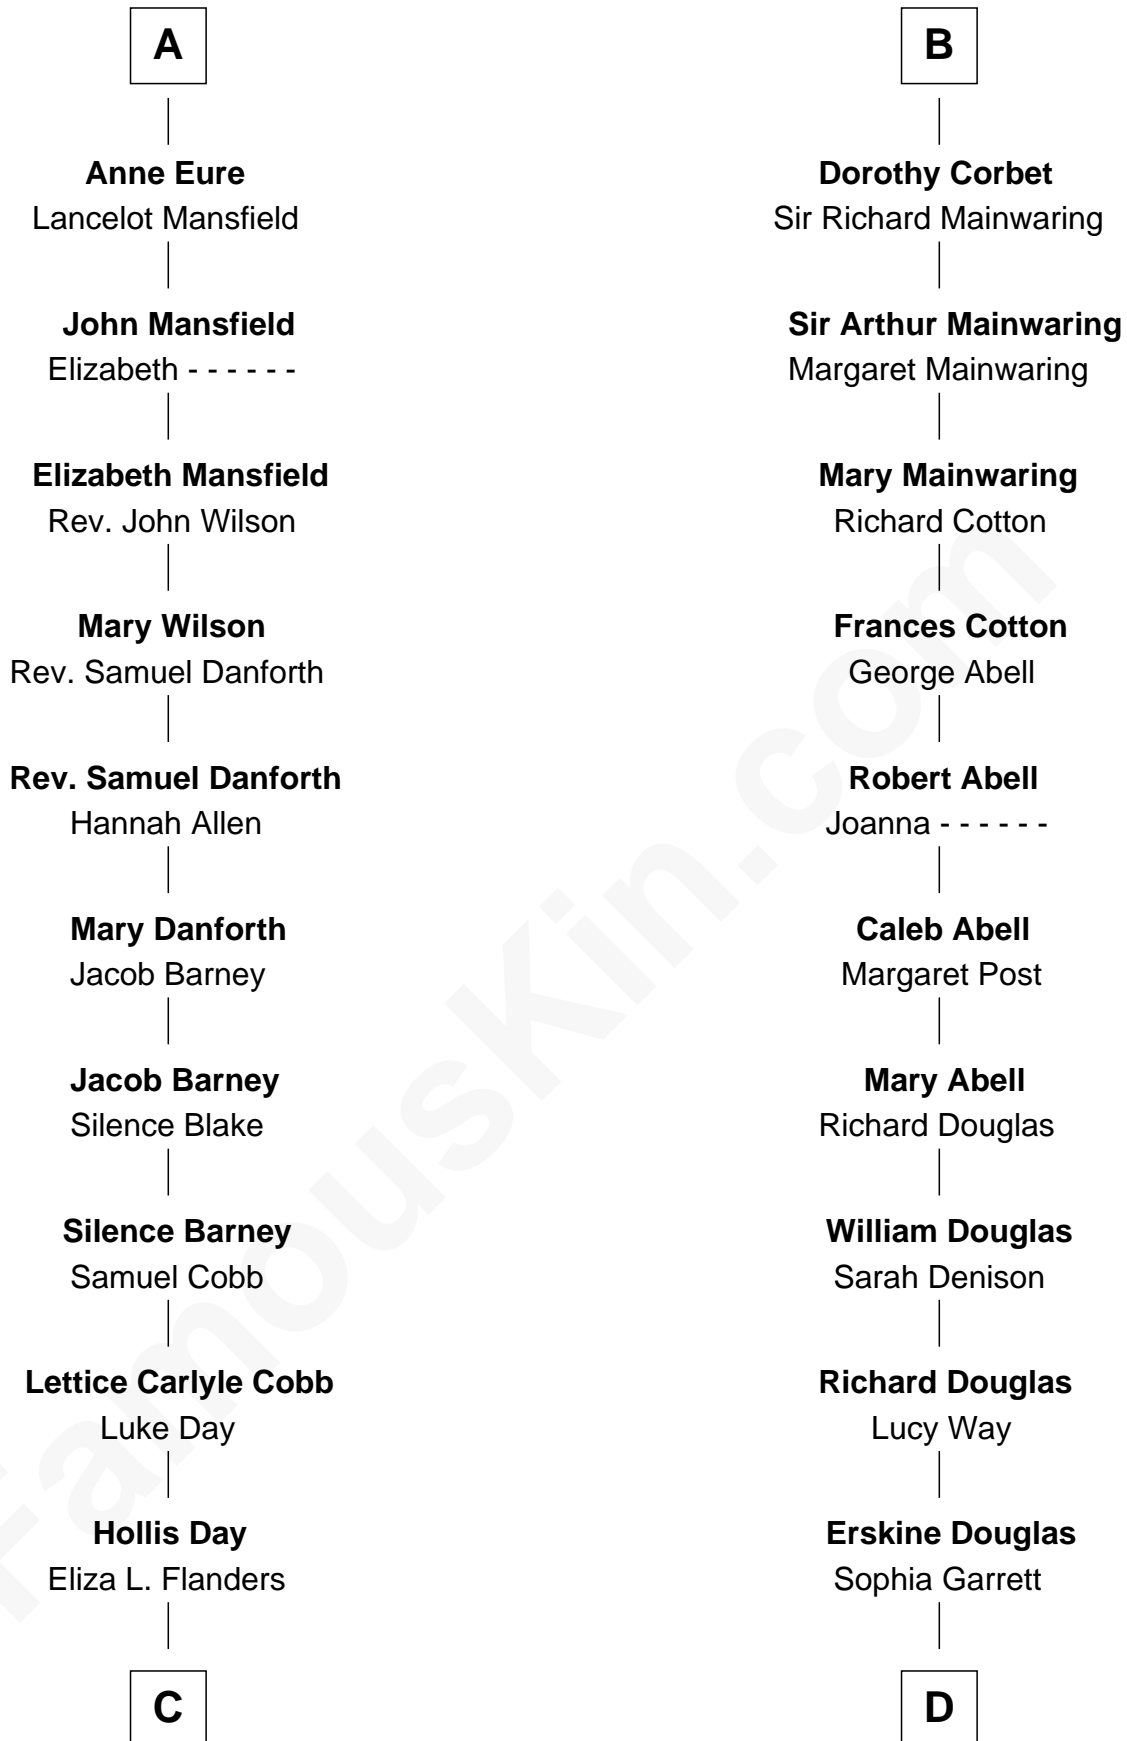

FamousKin.com

Relationship Chart of

Sandra Day O'Connor

First Female U.S. Supreme Court Justice

19th cousin 2 times removed of

Illeana Douglas

TV and Movie Actress

Edmund Fitzalan

Alice de Warenne

C

Henry Clay Day
Alice Edith Hilton

Henry R. Day
Ada Mae Wilkey

Sandra Day O'Connor
U.S. Supreme Court Justice

D

Emma Jane Douglas
Col. George Taliaferro Shackelford

Lena Priscilla Shackelford
Edouard Gregory Hesselberg