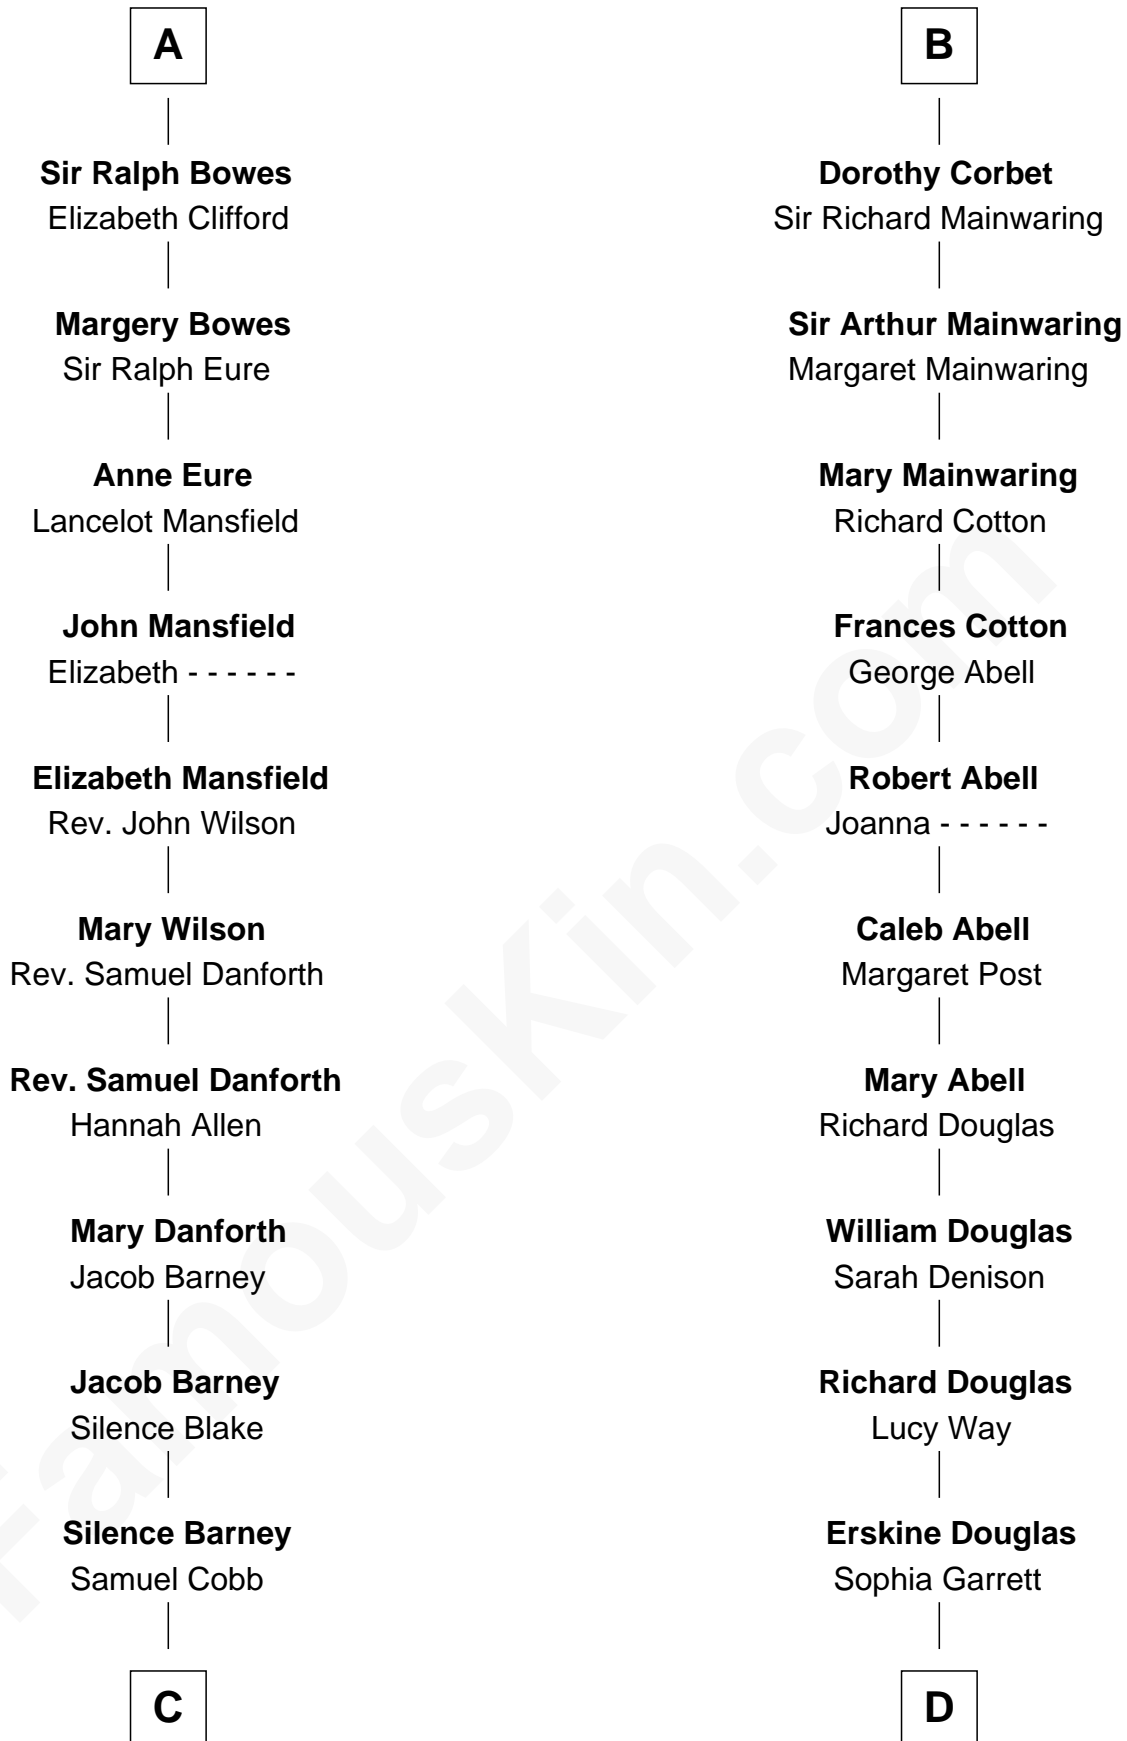

## Relationship Chart of

### Sandra Day O'Connor

First Female U.S. Supreme Court Justice

21st cousin of

**Illeana Douglas**

TV and Movie Actress

**Ralph VII de Toeni**

Mary - - - - -

**C**

**Lettice Carlyle Cobb**

Luke Day

**Hollis Day**

Eliza L. Flanders

**Henry Clay Day**

Alice Edith Hilton

**Henry R. Day**

Ada Mae Wilkey

**Sandra Day O'Connor**

*U.S. Supreme Court Justice*

**D**

**Emma Jane Douglas**

Col. George Taliaferro Shackelford

**Lena Priscilla Shackelford**

Edouard Gregory Hesselberg

**Melvyn Edouard Hesselberg**