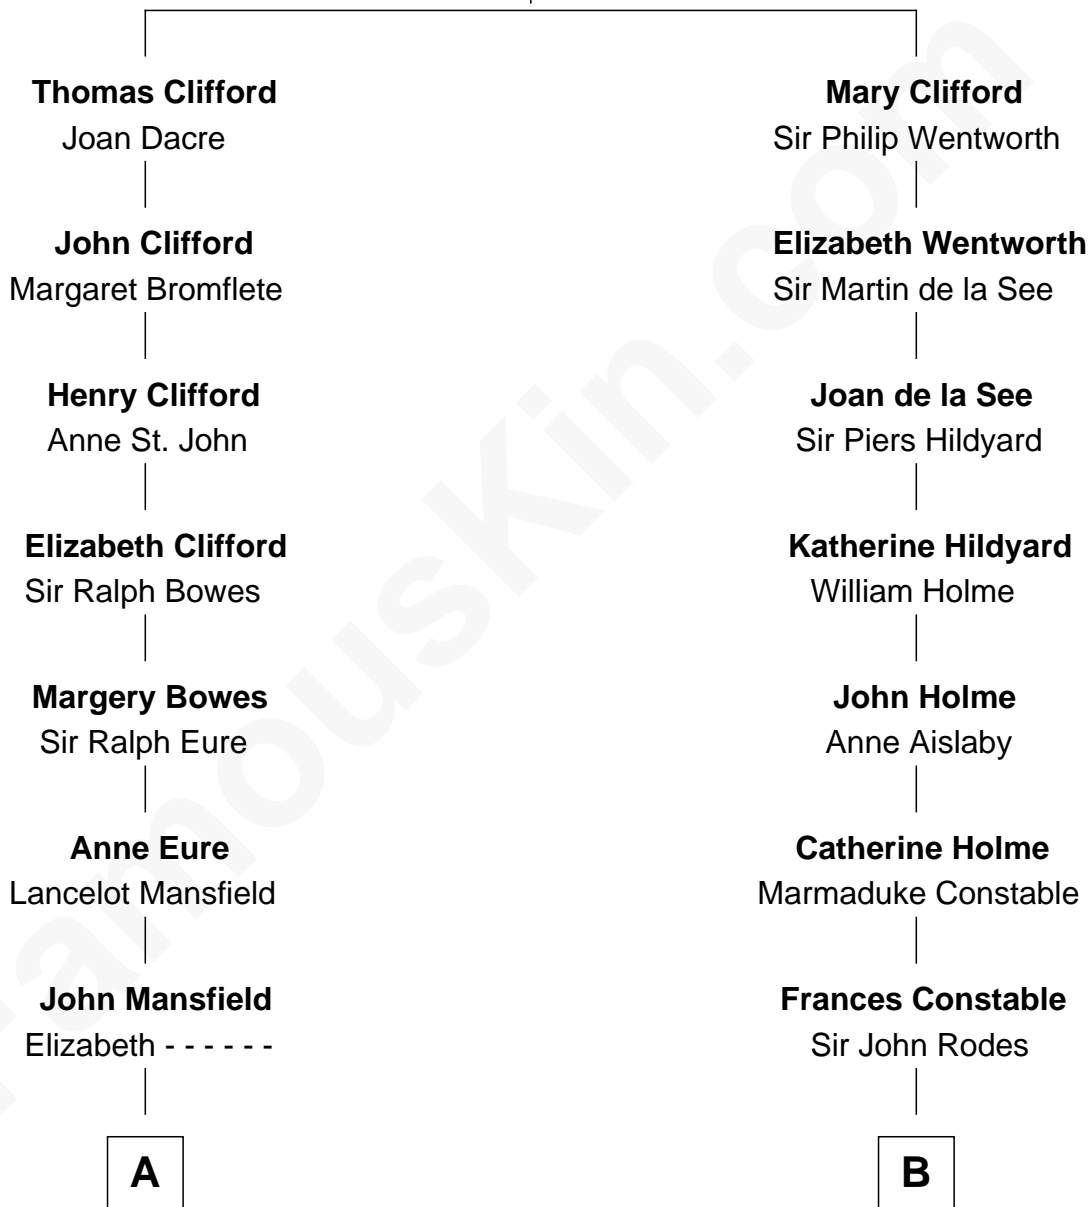

FamousKin.com

Relationship Chart of

Sandra Day O'Connor

First Female U.S. Supreme Court Justice

17th cousin 2 times removed of

Illeana Douglas

TV and Movie Actress

Sir John Clifford

Elizabeth Percy

C

Melvyn Edouard Hesselberg

Rosalind Hightower

Gregory Hesselberg

Joan Georgescu

Illeana Douglas

TV and Movie Actress