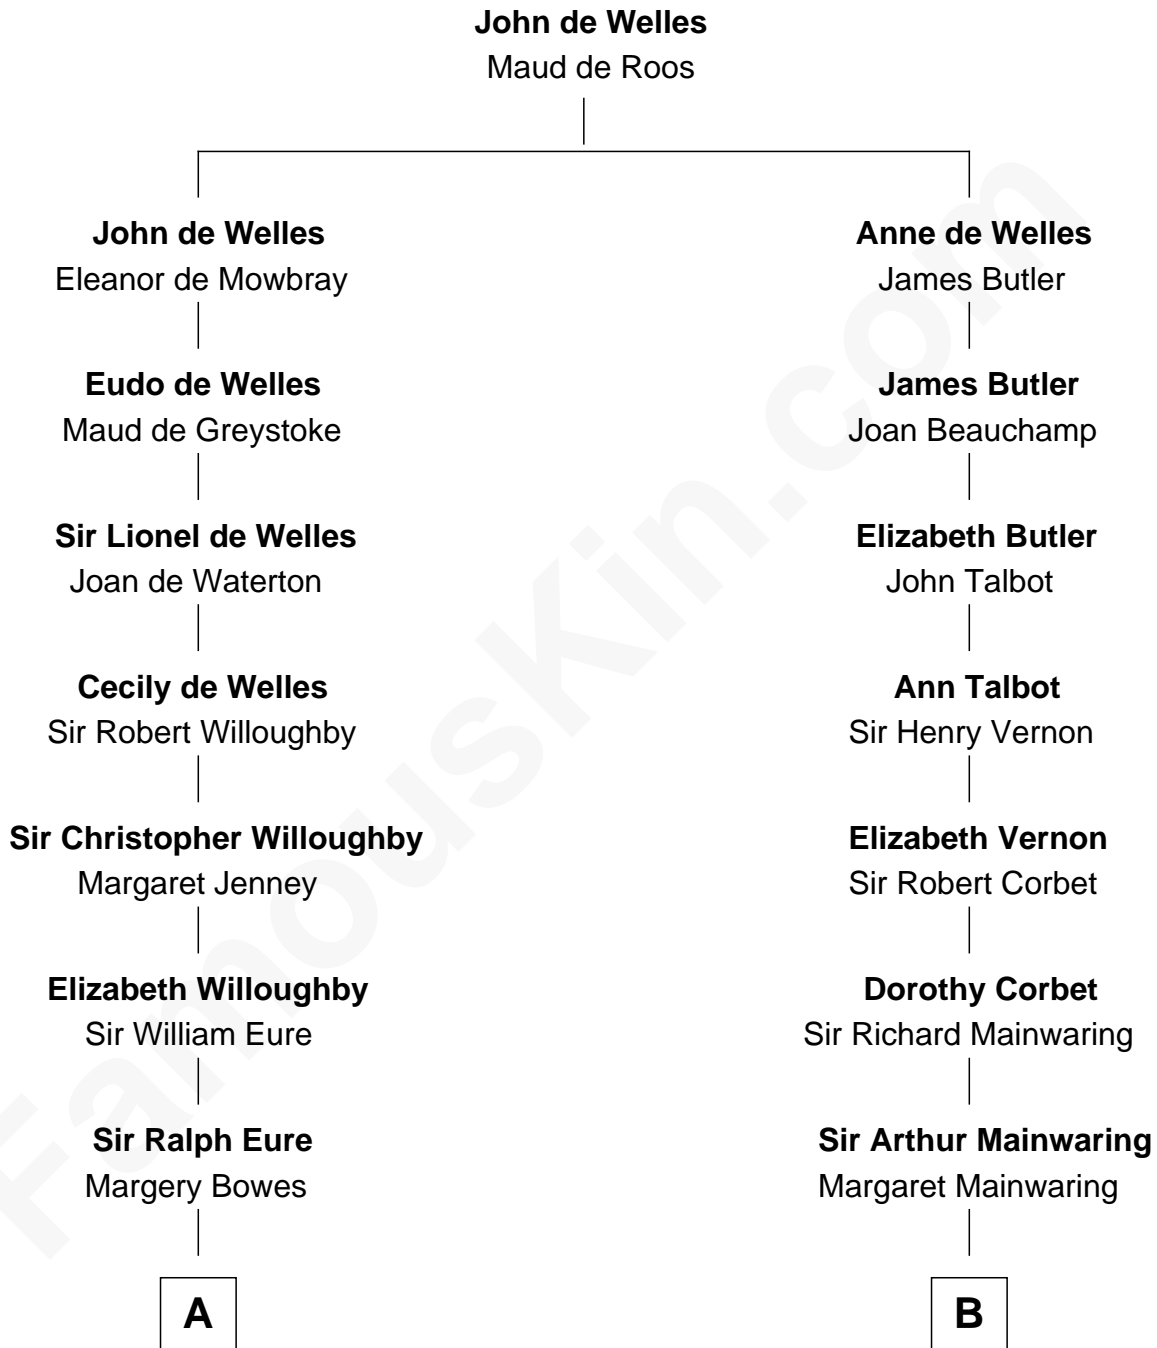

FamousKin.com

Relationship Chart of

Sandra Day O'Connor

First Female U.S. Supreme Court Justice

19th cousin of

Illeana Douglas

TV and Movie Actress

C

Henry Clay Day
Alice Edith Hilton

Henry R. Day
Ada Mae Wilkey

Sandra Day O'Connor
U.S. Supreme Court Justice

D

Melvyn Edouard Hesselberg
Rosalind Hightower

Gregory Hesselberg
Joan Georgescu

Illeana Douglas
TV and Movie Actress