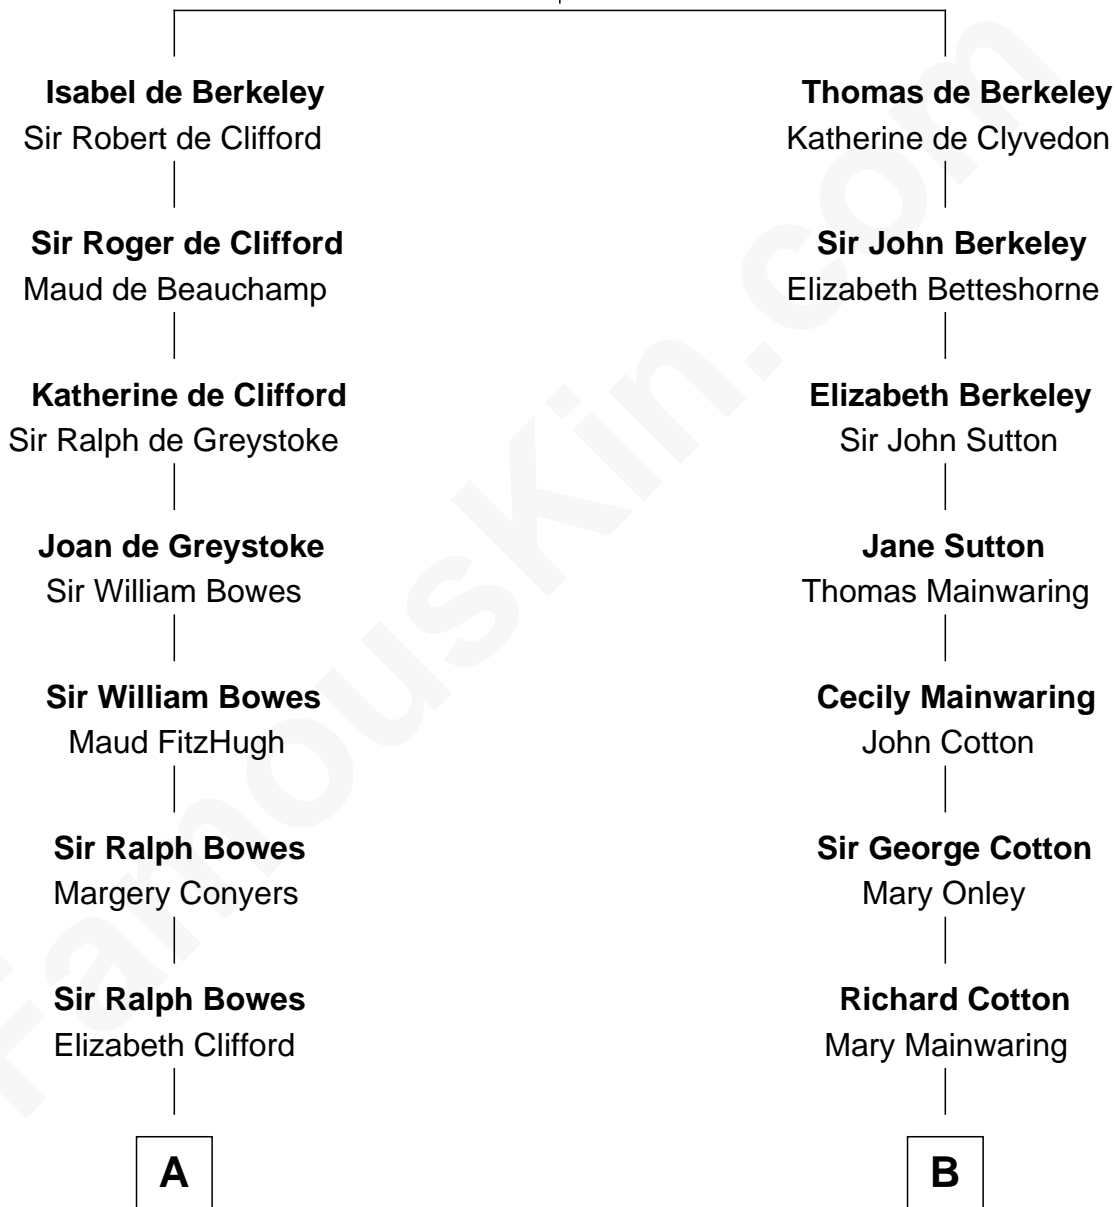

## Relationship Chart of

### Sandra Day O'Connor

First Female U.S. Supreme Court Justice

18th cousin 2 times removed of

**Illeana Douglas**

TV and Movie Actress

**Sir Maurice de Berkeley**

Eve la Zouche

**C**

**Hollis Day**

Eliza L. Flanders

**Henry Clay Day**

Alice Edith Hilton

**Henry R. Day**

Ada Mae Wilkey

**Sandra Day O'Connor**

*U.S. Supreme Court Justice*