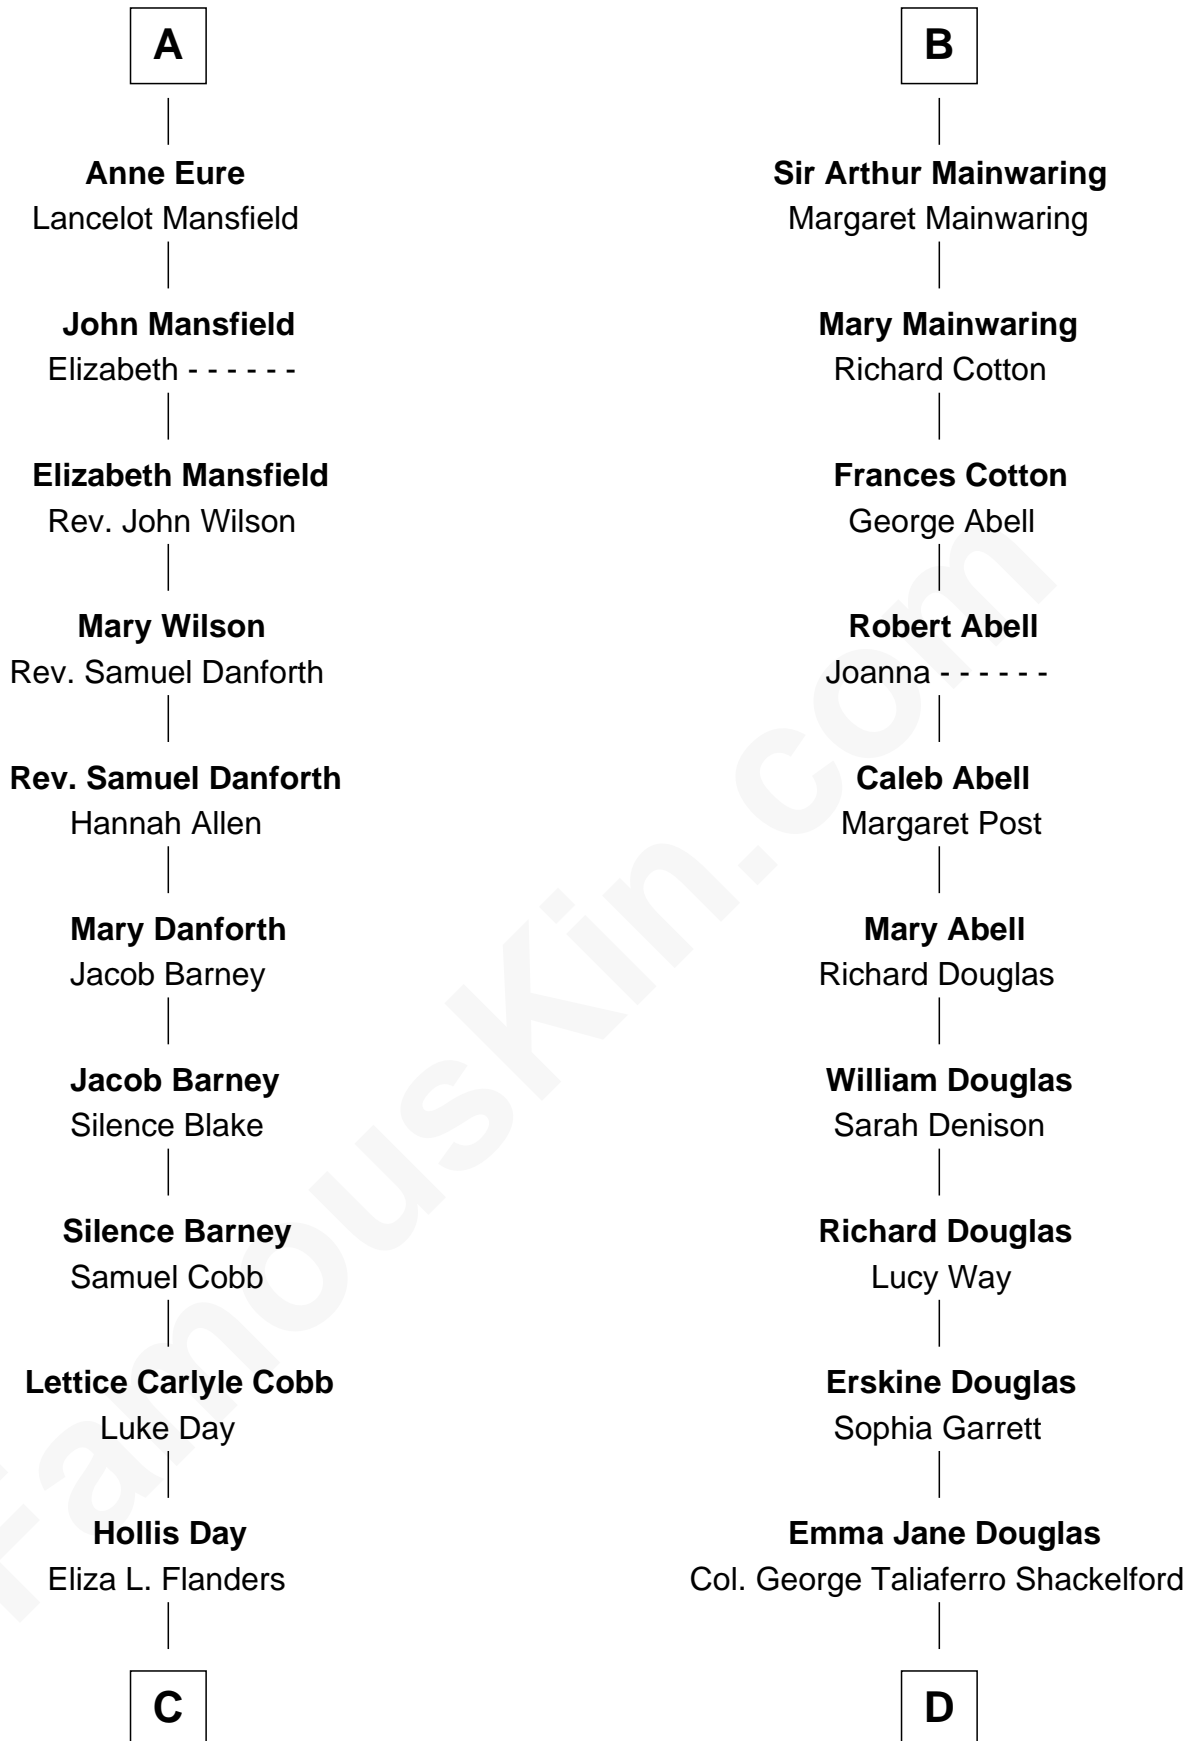

## Relationship Chart of

### Sandra Day O'Connor

First Female U.S. Supreme Court Justice

19th cousin 1 time removed of

**Illeana Douglas**

TV and Movie Actress

**John de Mowbray**  
Elizabeth de Segrave

**C**

**Henry Clay Day**  
Alice Edith Hilton

**Henry R. Day**  
Ada Mae Wilkey

**Sandra Day O'Connor**  
*U.S. Supreme Court Justice*

**D**

**Lena Priscilla Shackelford**  
Edouard Gregory Hesselberg

**Melvyn Edouard Hesselberg**  
Rosalind Hightower