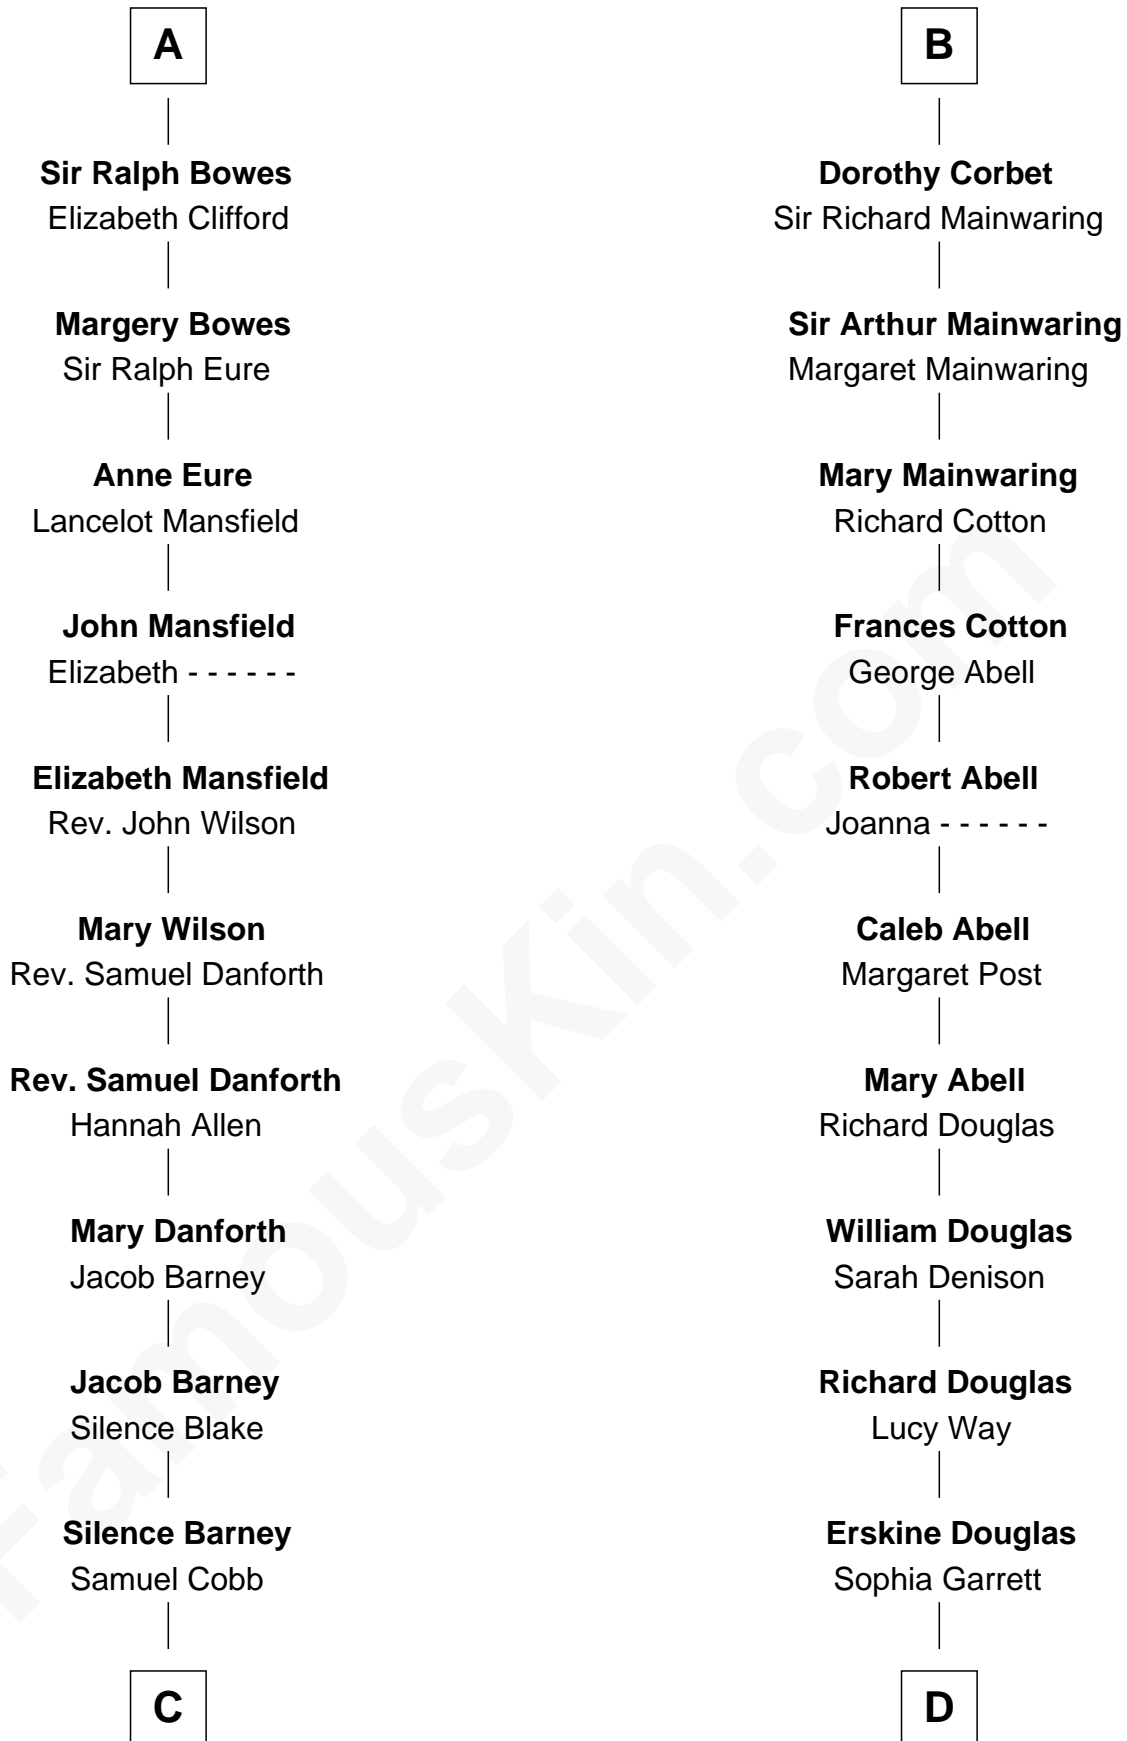

FamousKin.com

Relationship Chart of

Sandra Day O'Connor

First Female U.S. Supreme Court Justice

19th cousin 2 times removed of

Melvyn Douglas
Movie Actor

C

Lettice Carlyle Cobb

Luke Day

Hollis Day

Eliza L. Flanders

Henry Clay Day

Alice Edith Hilton

Henry R. Day

Ada Mae Wilkey

Sandra Day O'Connor

U.S. Supreme Court Justice

D

Emma Jane Douglas

Col. George Taliaferro Shackelford

Lena Priscilla Shackelford

Edouard Gregory Hesselberg

Melvyn Douglas

Movie Actor