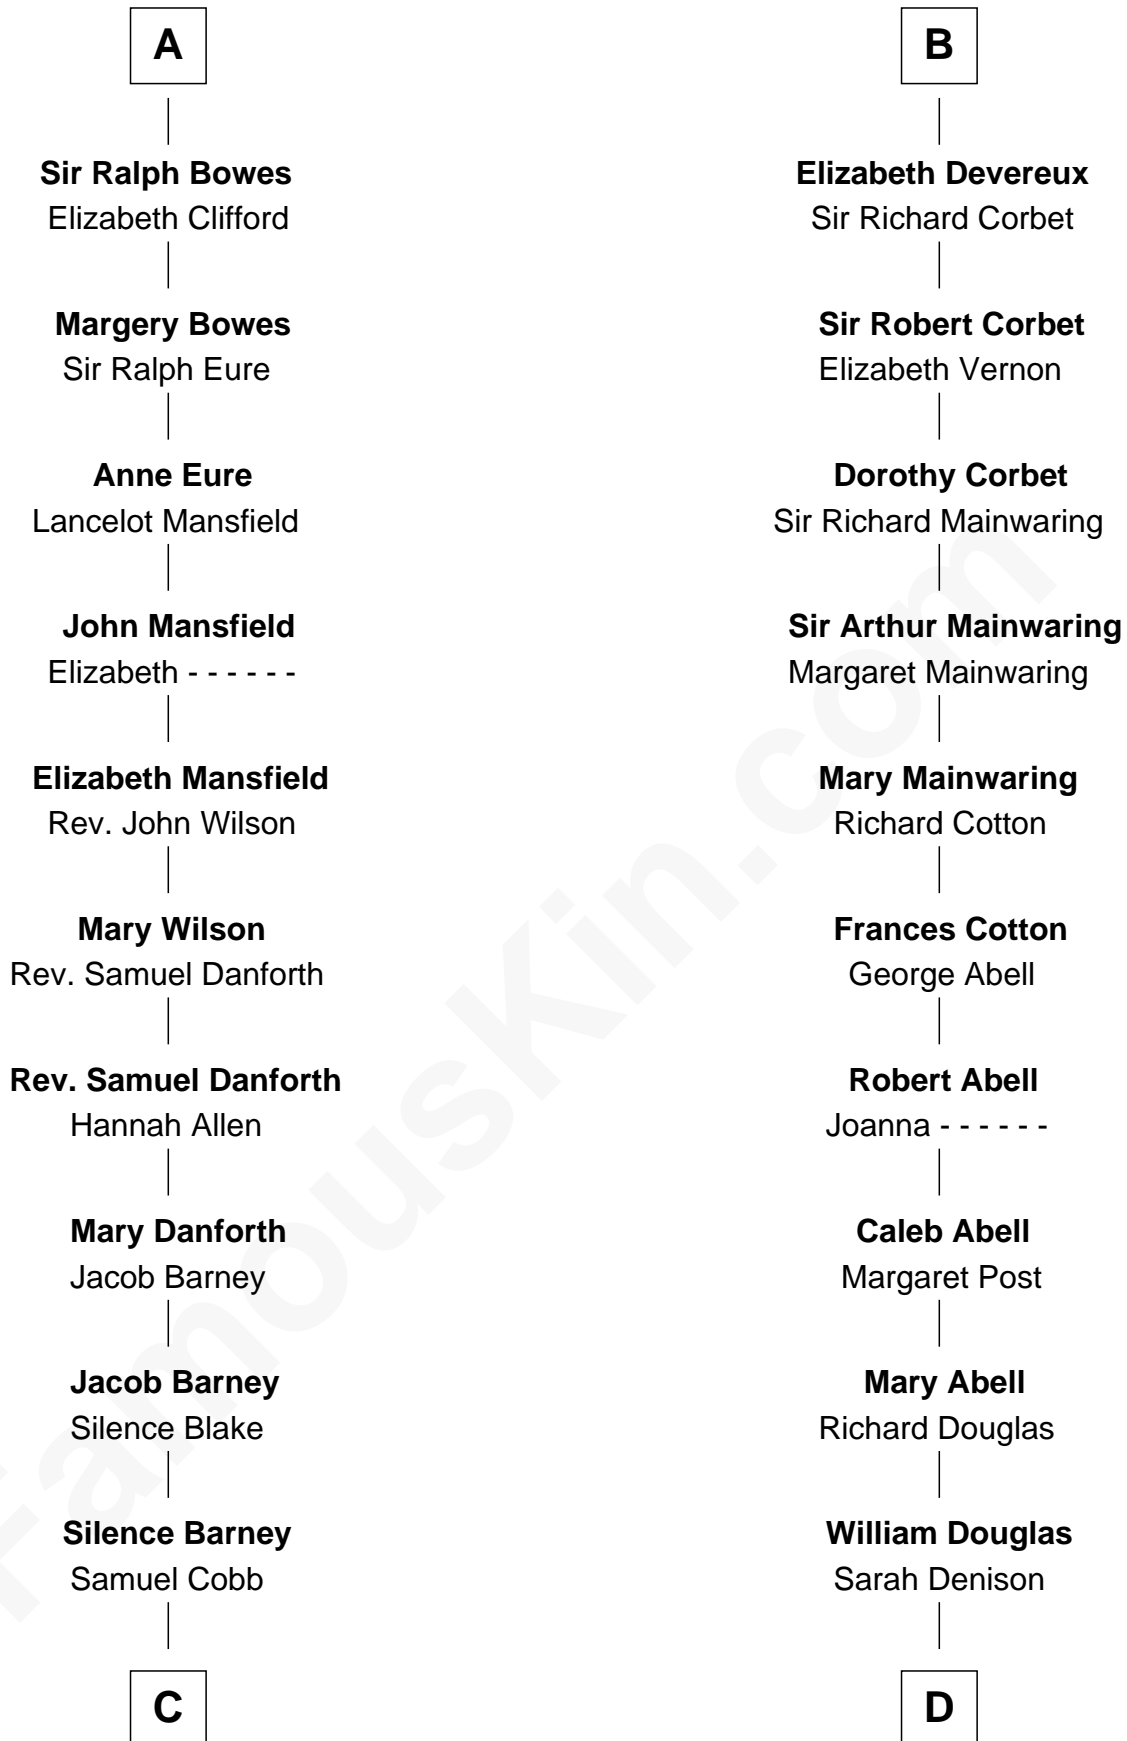

FamousKin.com

Relationship Chart of

Sandra Day O'Connor

First Female U.S. Supreme Court Justice

21st cousin of

Melvyn Douglas
Movie Actor

Sir Edmund Mortimer
Margaret de Fiennes

C

Lettice Carlyle Cobb

Luke Day

Hollis Day

Eliza L. Flanders

Henry Clay Day

Alice Edith Hilton

Henry R. Day

Ada Mae Wilkey

Sandra Day O'Connor

U.S. Supreme Court Justice

D

Richard Douglas

Lucy Way

Erskine Douglas

Sophia Garrett

Emma Jane Douglas