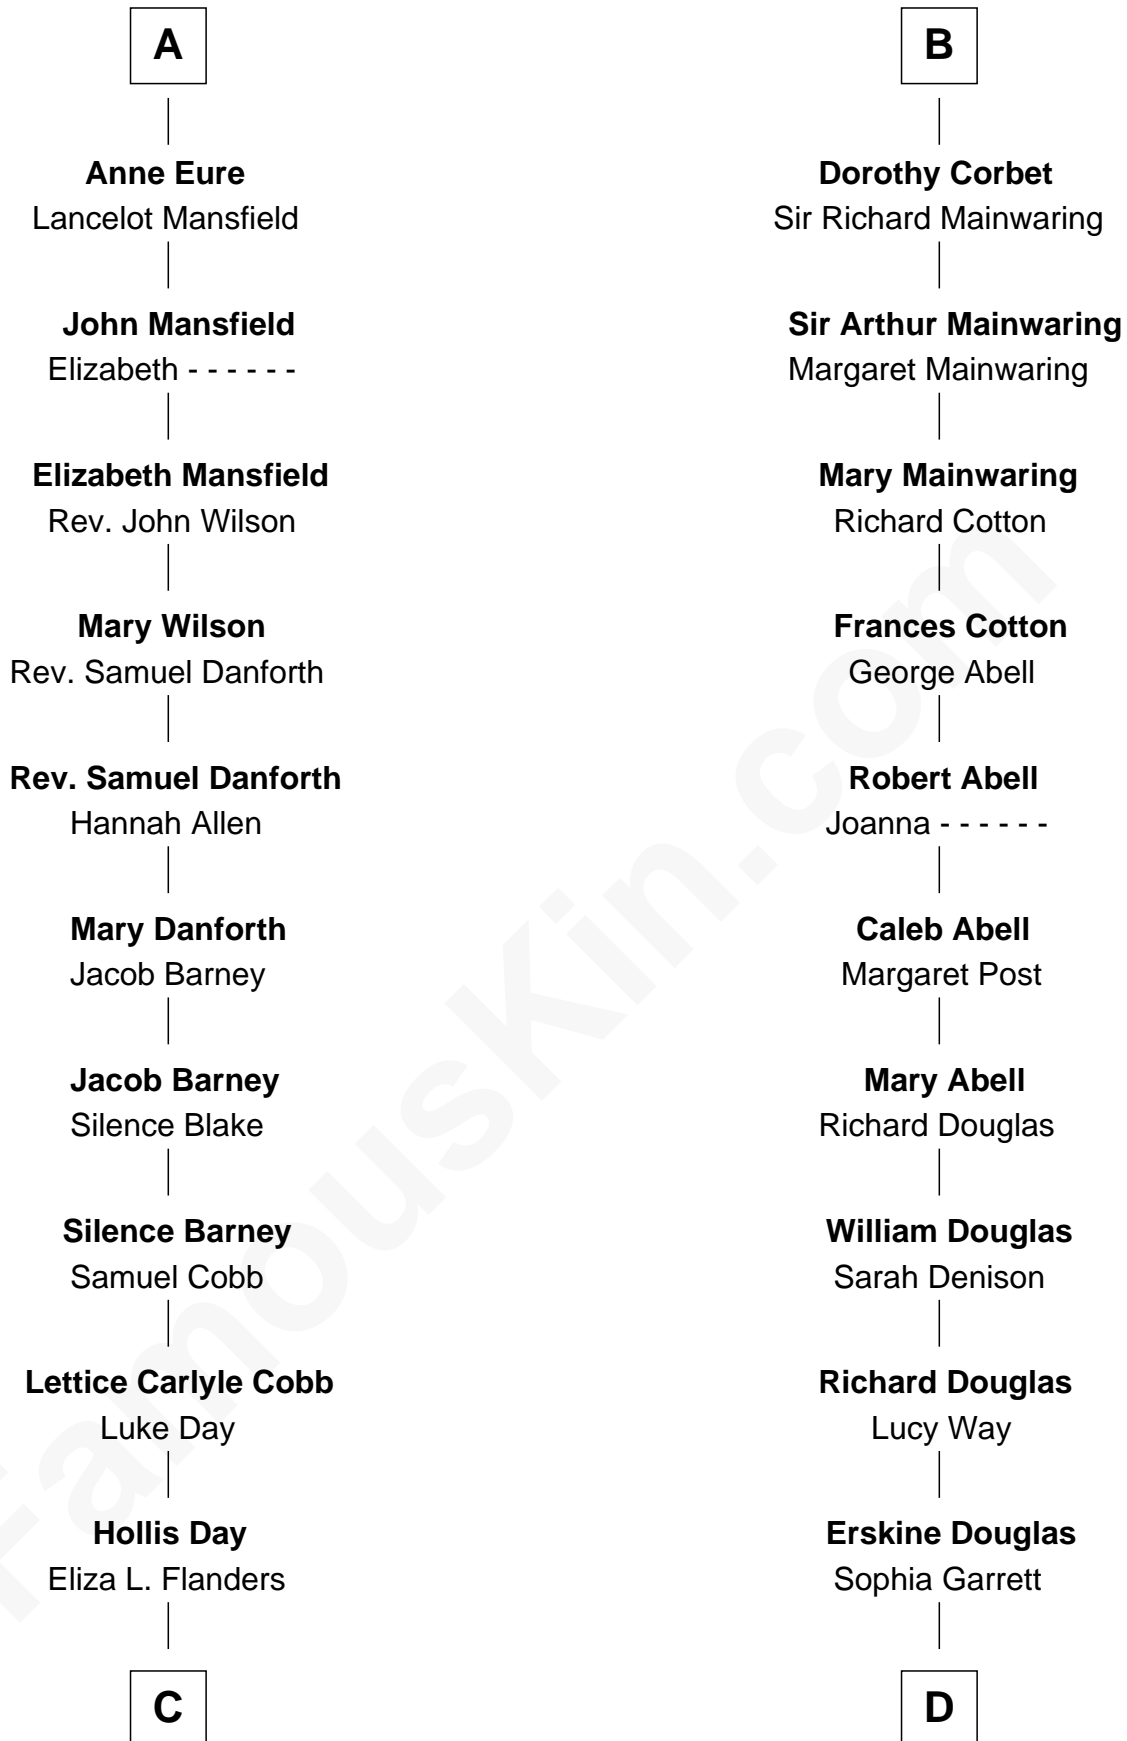

FamousKin.com

Relationship Chart of

Sandra Day O'Connor

First Female U.S. Supreme Court Justice

19th cousin of

Melvyn Douglas
Movie Actor

Edmund Fitzalan
Alice de Warenne

C

Henry Clay Day
Alice Edith Hilton

Henry R. Day
Ada Mae Wilkey

Sandra Day O'Connor
U.S. Supreme Court Justice

D

Emma Jane Douglas
Col. George Taliaferro Shackelford

Lena Priscilla Shackelford
Edouard Gregory Hesselberg