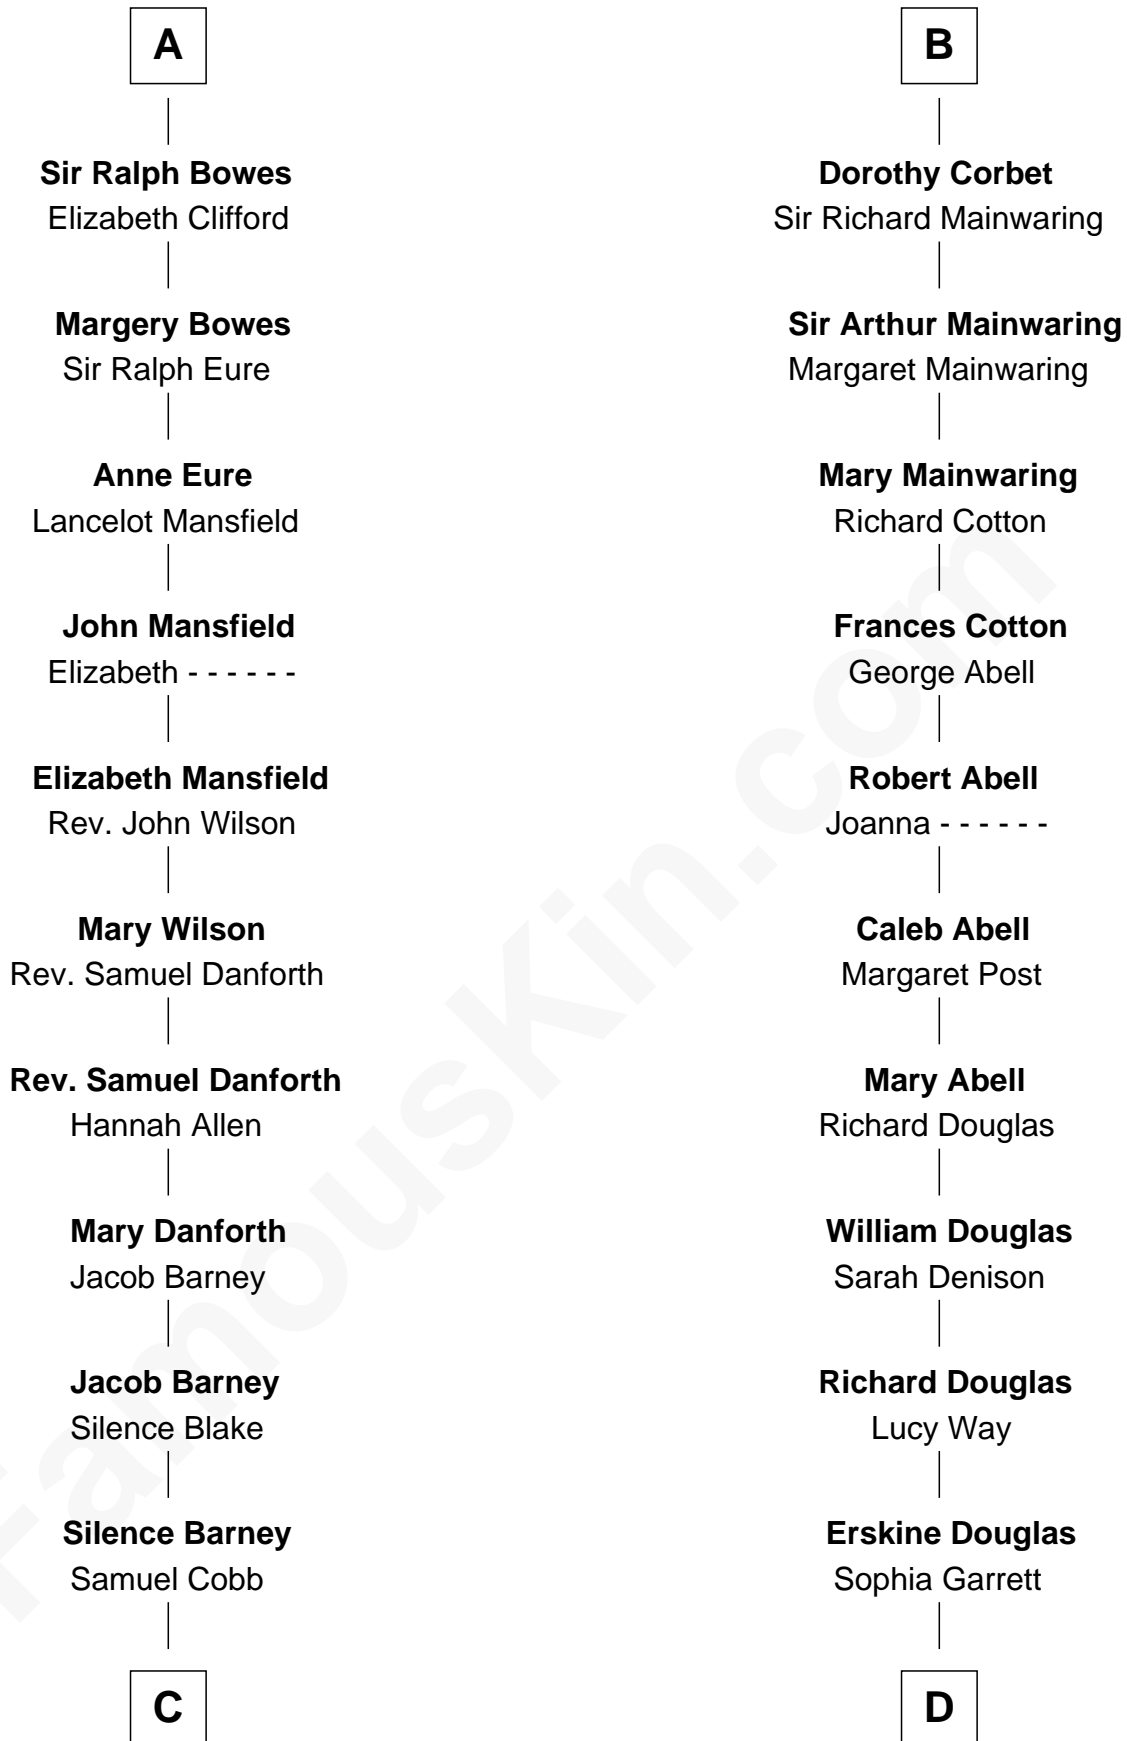

## Relationship Chart of

### Sandra Day O'Connor

First Female U.S. Supreme Court Justice

19th cousin 2 times removed of

**Melvyn Douglas**  
Movie Actor

**Ralph VII de Toeni**

Mary - - - - -

**C**

**Lettice Carlyle Cobb**

Luke Day

**Hollis Day**

Eliza L. Flanders

**Henry Clay Day**

Alice Edith Hilton

**Henry R. Day**

Ada Mae Wilkey

**Sandra Day O'Connor**

*U.S. Supreme Court Justice*

**D**

**Emma Jane Douglas**

Col. George Taliaferro Shackelford

**Lena Priscilla Shackelford**

Edouard Gregory Hesselberg

**Melvyn Douglas**

*Movie Actor*