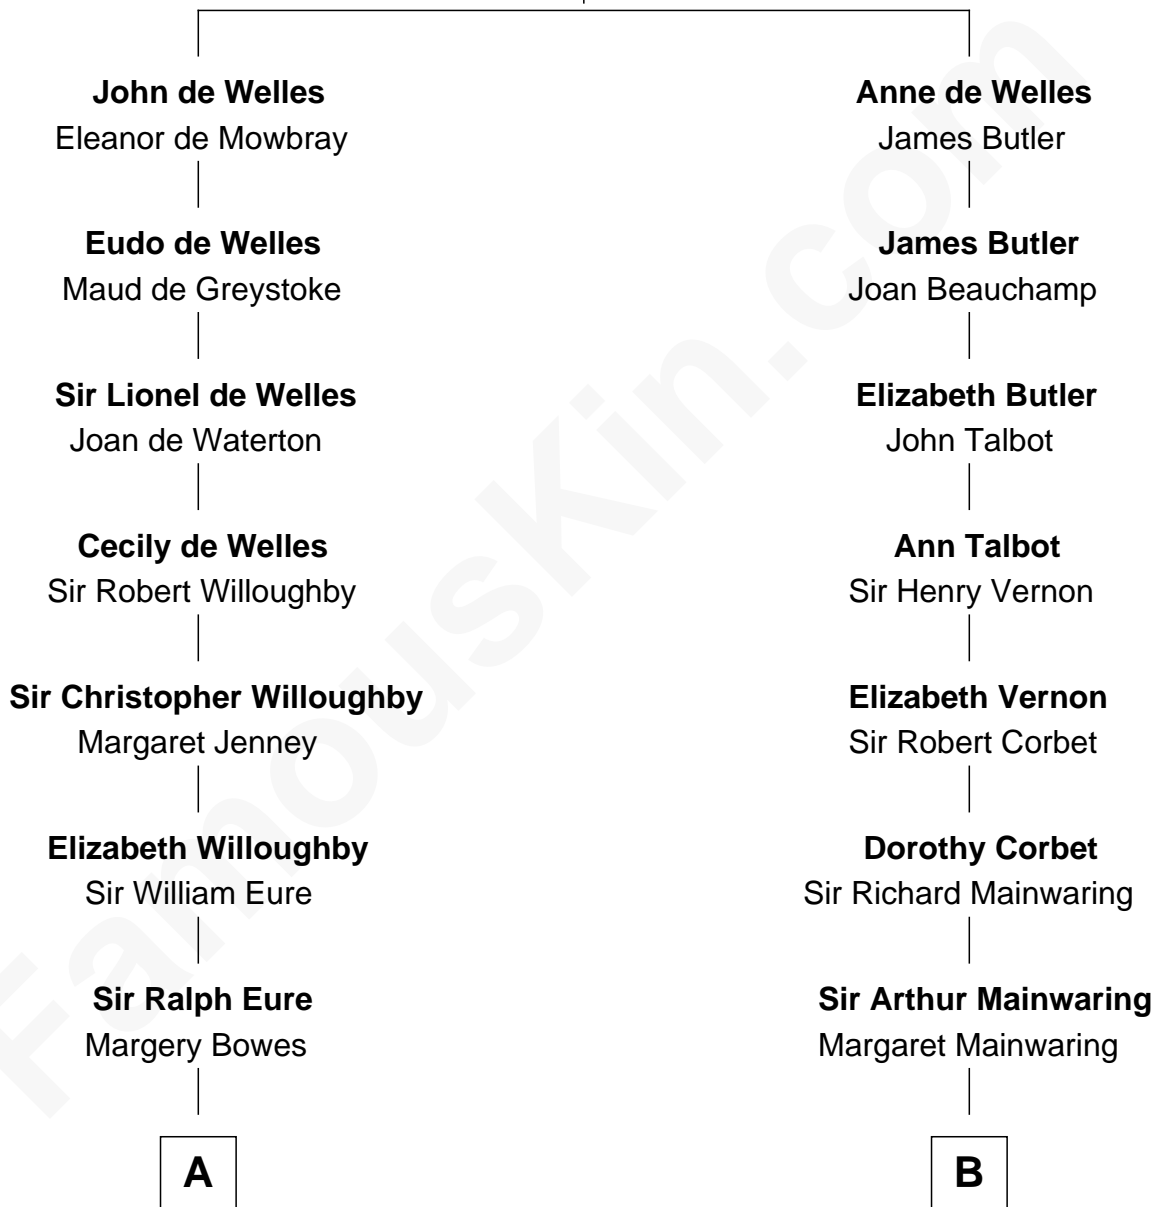

FamousKin.com

Relationship Chart of

Sandra Day O'Connor

First Female U.S. Supreme Court Justice

17th cousin 2 times removed of

Melvyn Douglas
Movie Actor

John de Welles
Maud de Roos

C

Henry Clay Day
Alice Edith Hilton

Henry R. Day
Ada Mae Wilkey

Sandra Day O'Connor
U.S. Supreme Court Justice

FamousKin.com