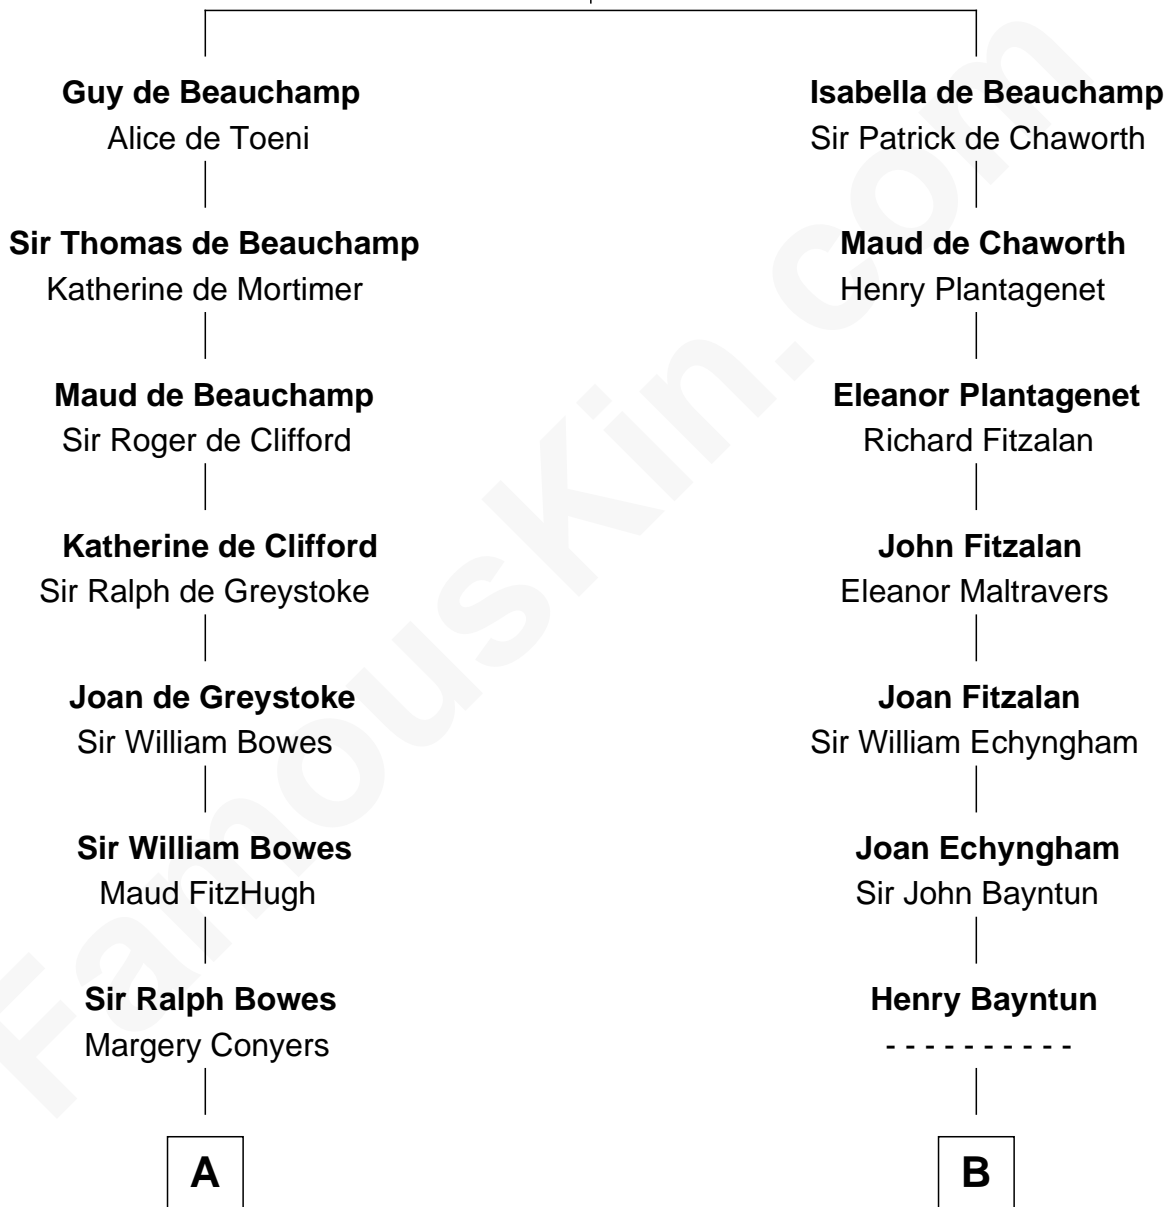

FamousKin.com

Relationship Chart of

Sandra Day O'Connor

First Female U.S. Supreme Court Justice

21st cousin of

Sarah Palin

9th Governor of Alaska

William de Beauchamp

Maud FitzJohn

C

Lettice Carlyle Cobb

Luke Day

Hollis Day

Eliza L. Flanders

Henry Clay Day

Alice Edith Hilton