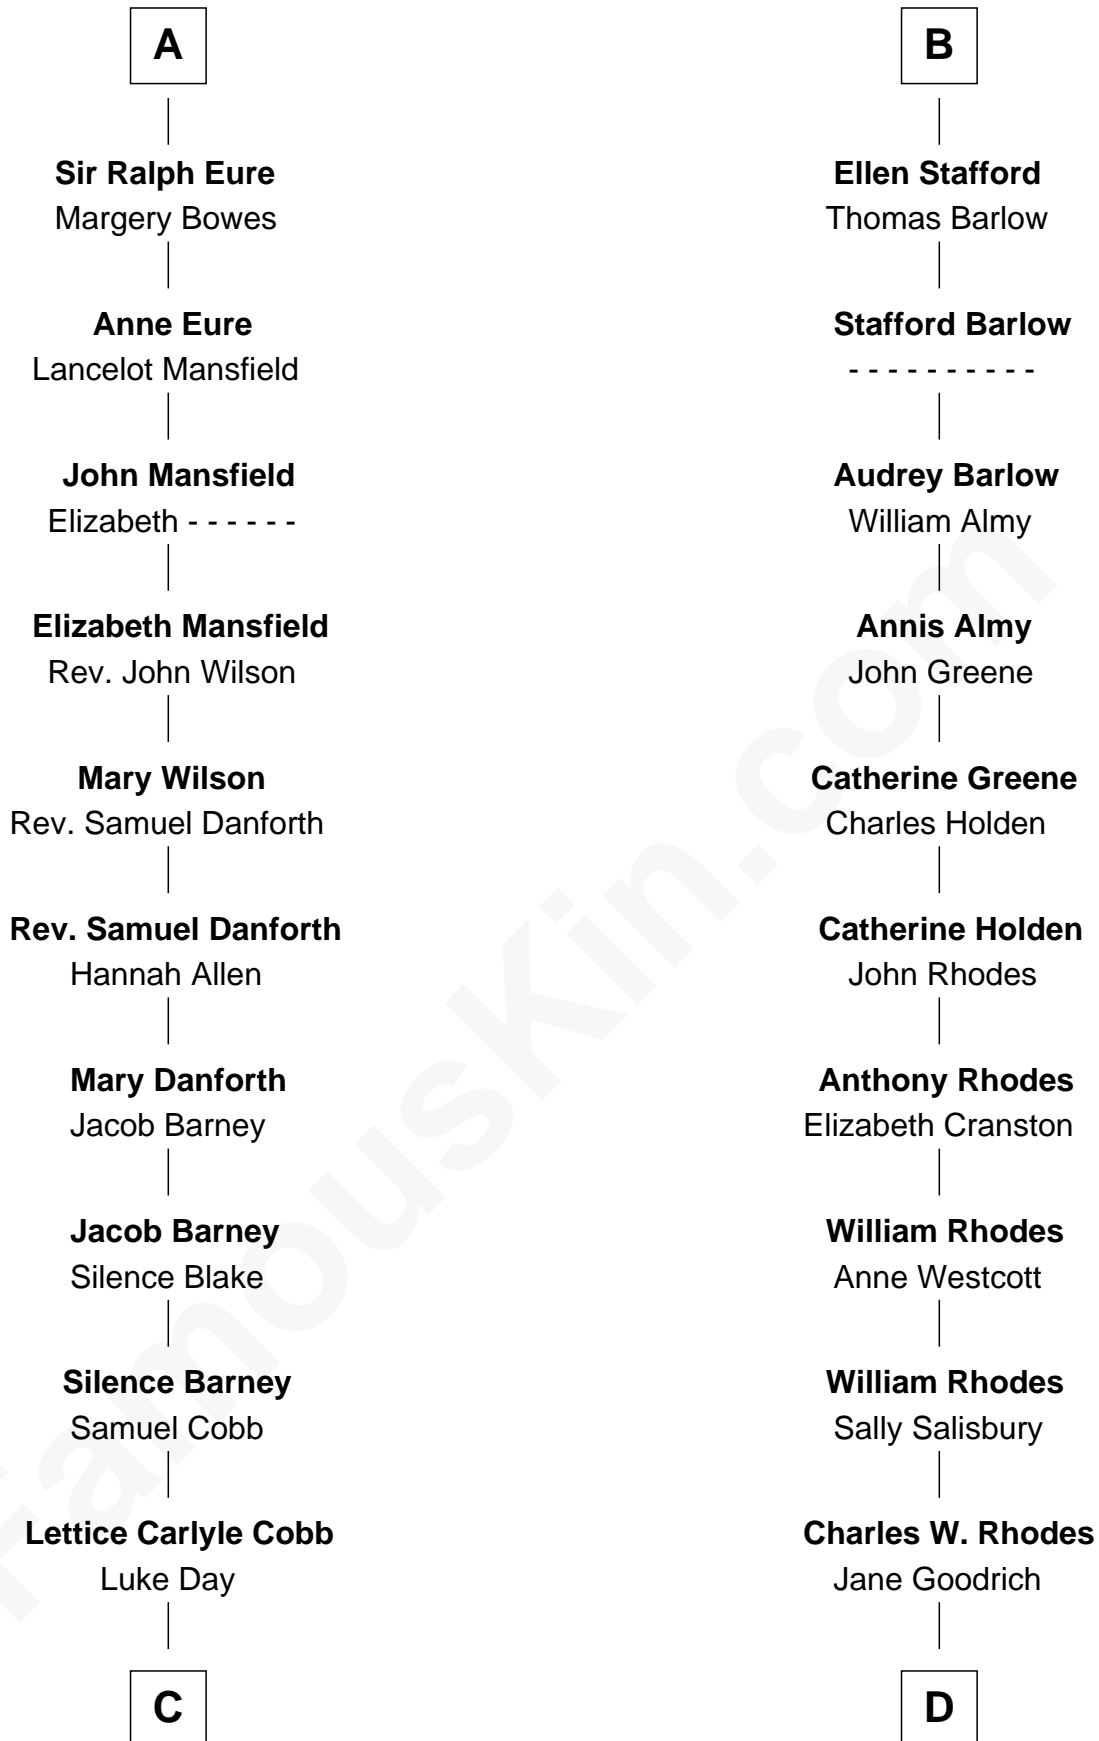

FamousKin.com

Relationship Chart of

Sandra Day O'Connor

First Female U.S. Supreme Court Justice

20th cousin 1 time removed of

Sarah Palin

9th Governor of Alaska

C

Hollis Day

Eliza L. Flanders

Henry Clay Day

Alice Edith Hilton

Henry R. Day

Ada Mae Wilkey

Sandra Day O'Connor

U.S. Supreme Court Justice