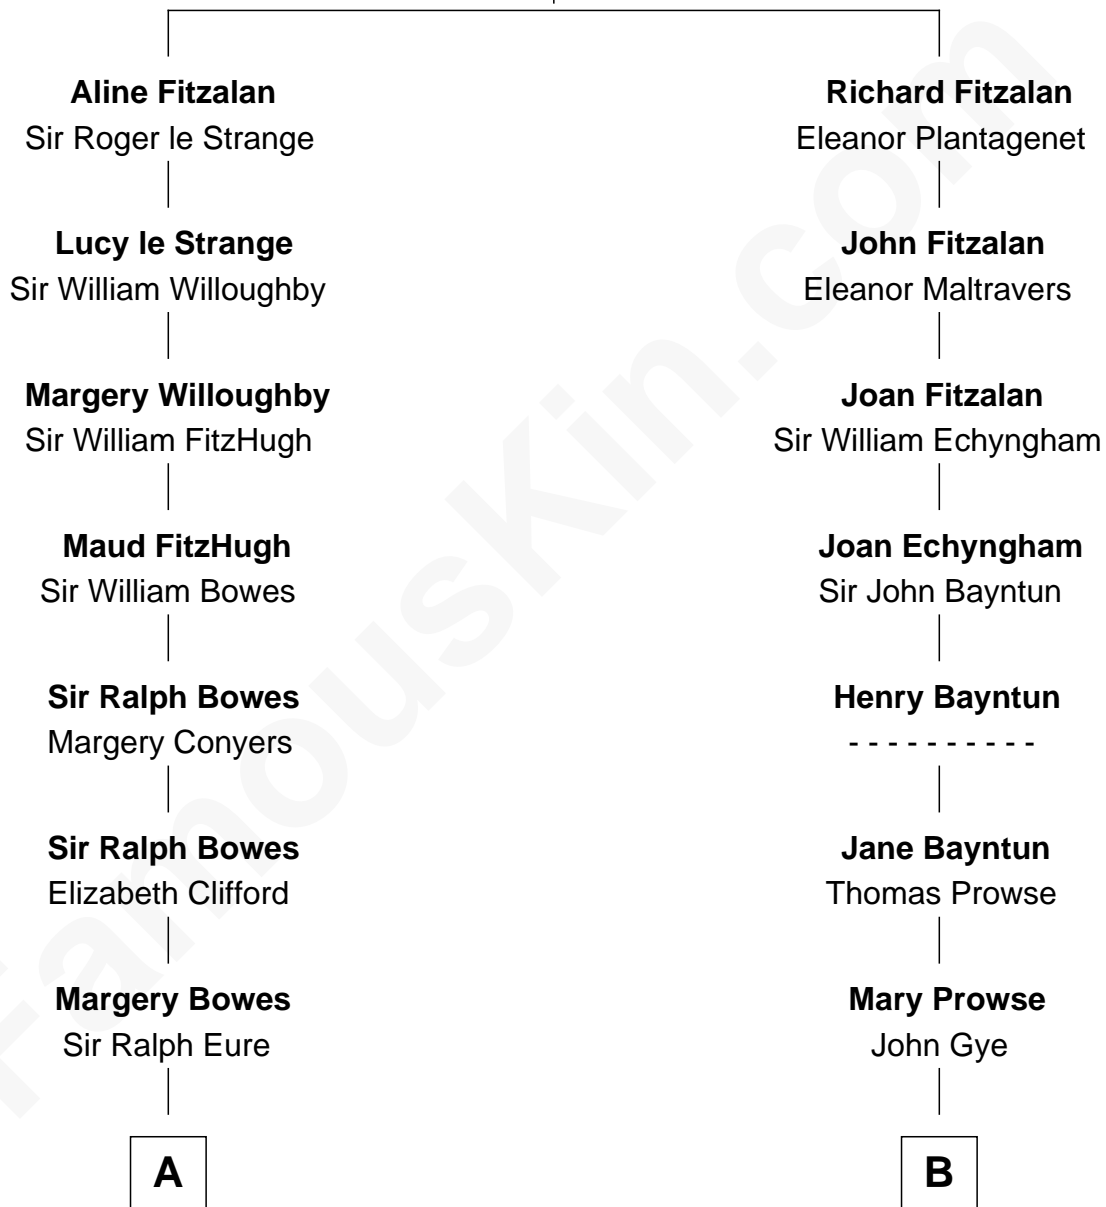

FamousKin.com

Relationship Chart of

Sandra Day O'Connor

First Female U.S. Supreme Court Justice

19th cousin of

Sarah Palin

9th Governor of Alaska

Edmund Fitzalan

Alice de Warenne

C

Henry Clay Day
Alice Edith Hilton

Henry R. Day
Ada Mae Wilkey

Sandra Day O'Connor
U.S. Supreme Court Justice

D

Nellie Marie Brandt
Charles Francis Heath

Charles Richard Heath
Sarah Sheeran

Sarah Palin
9th Governor of Alaska

FamousKin.com