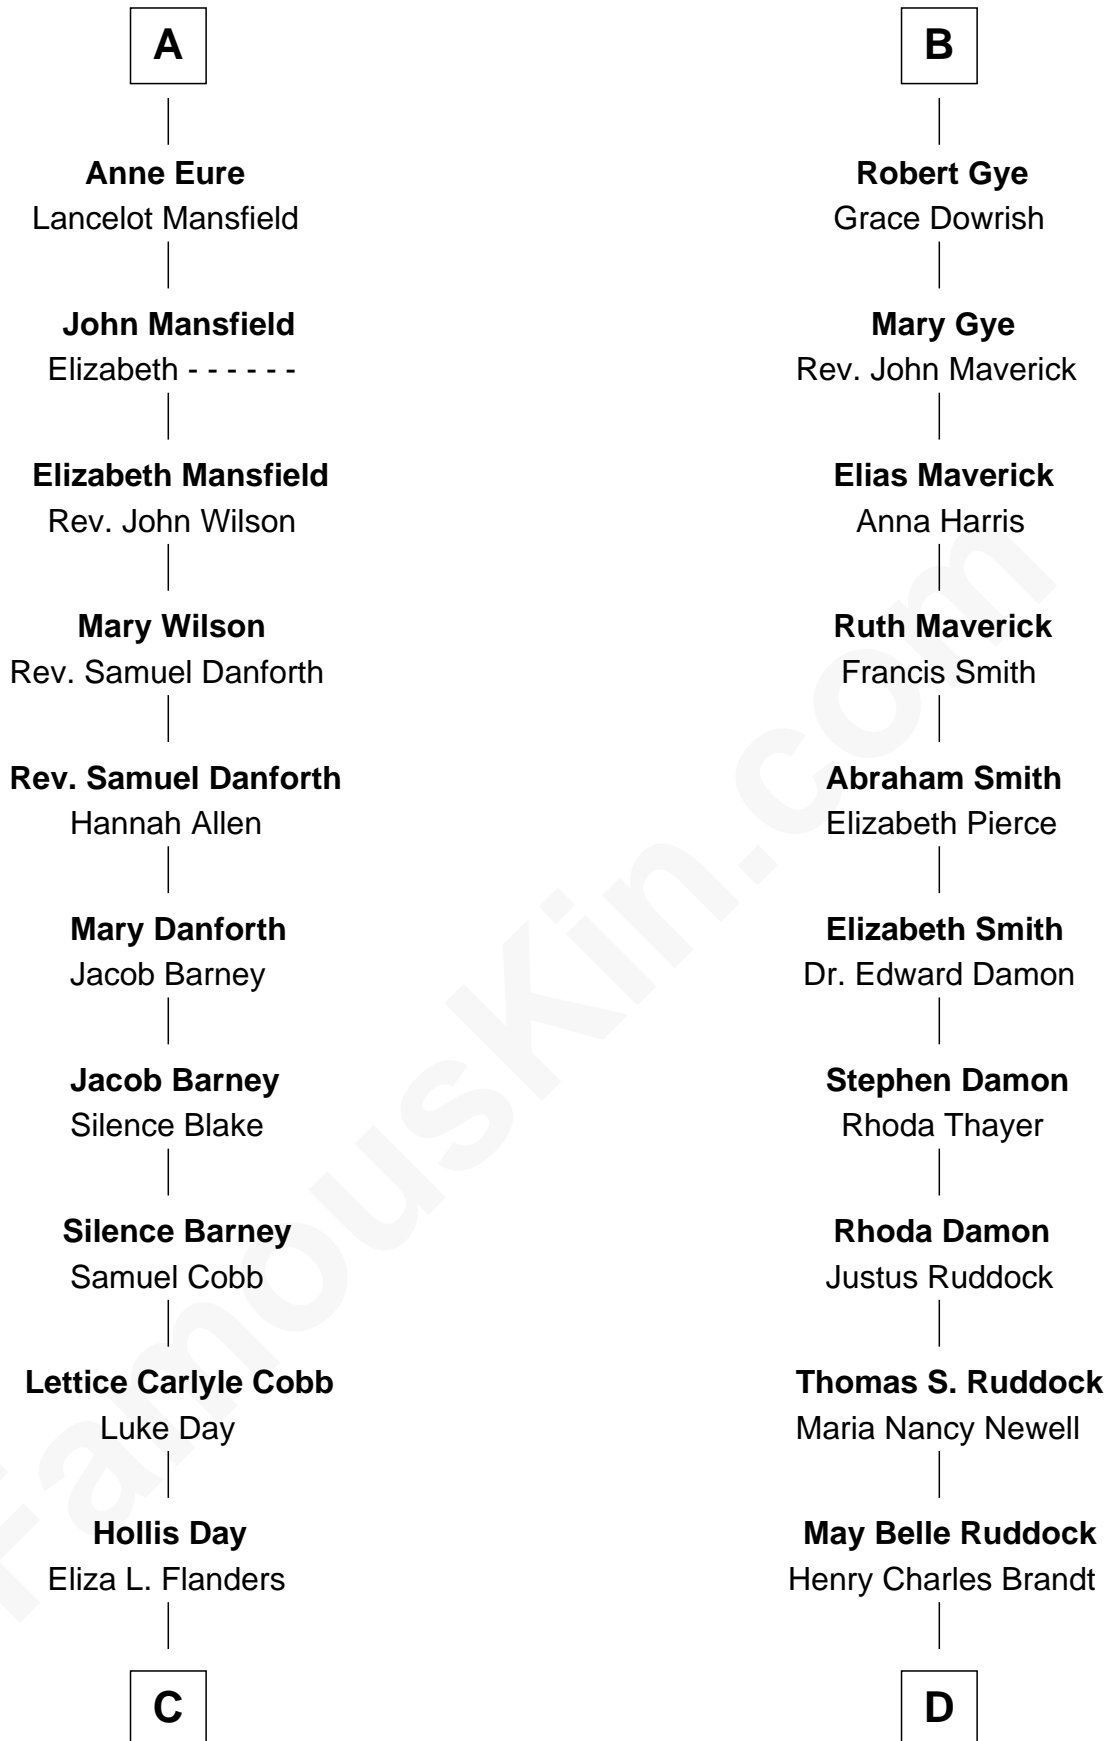

FamousKin.com

Relationship Chart of

Sandra Day O'Connor

First Female U.S. Supreme Court Justice

19th cousin of

Sarah Palin

9th Governor of Alaska

Edmund Fitzalan

Alice de Warenne

C

Henry Clay Day
Alice Edith Hilton

Henry R. Day
Ada Mae Wilkey

Sandra Day O'Connor
U.S. Supreme Court Justice

D

Nellie Marie Brandt
Charles Francis Heath

Charles Richard Heath
Sarah Sheeran