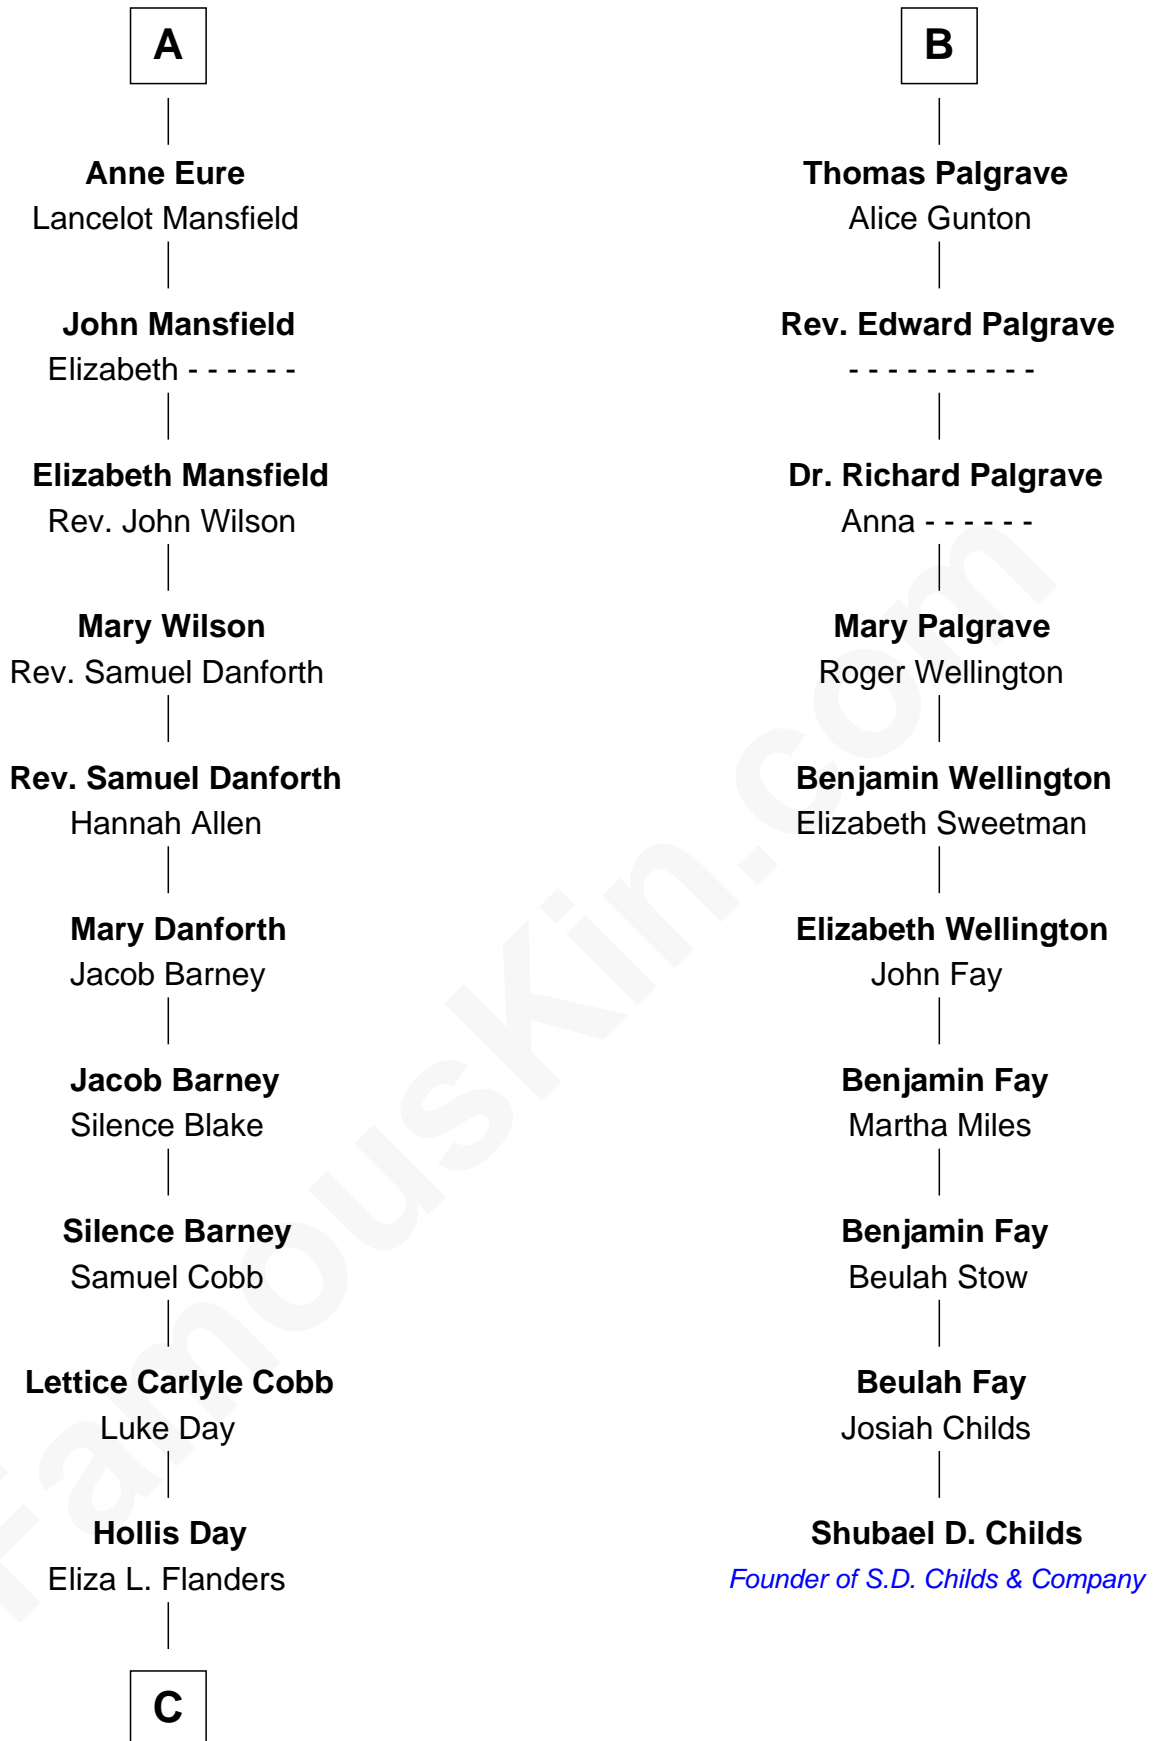

FamousKin.com

Relationship Chart of

Sandra Day O'Connor

First Female U.S. Supreme Court Justice

16th cousin 3 times removed of

Shubael D. Childs

Founder of S.D. Childs & Company

C

Henry Clay Day
Alice Edith Hilton

Henry R. Day
Ada Mae Wilkey

Sandra Day O'Connor
U.S. Supreme Court Justice

FamousKin.com