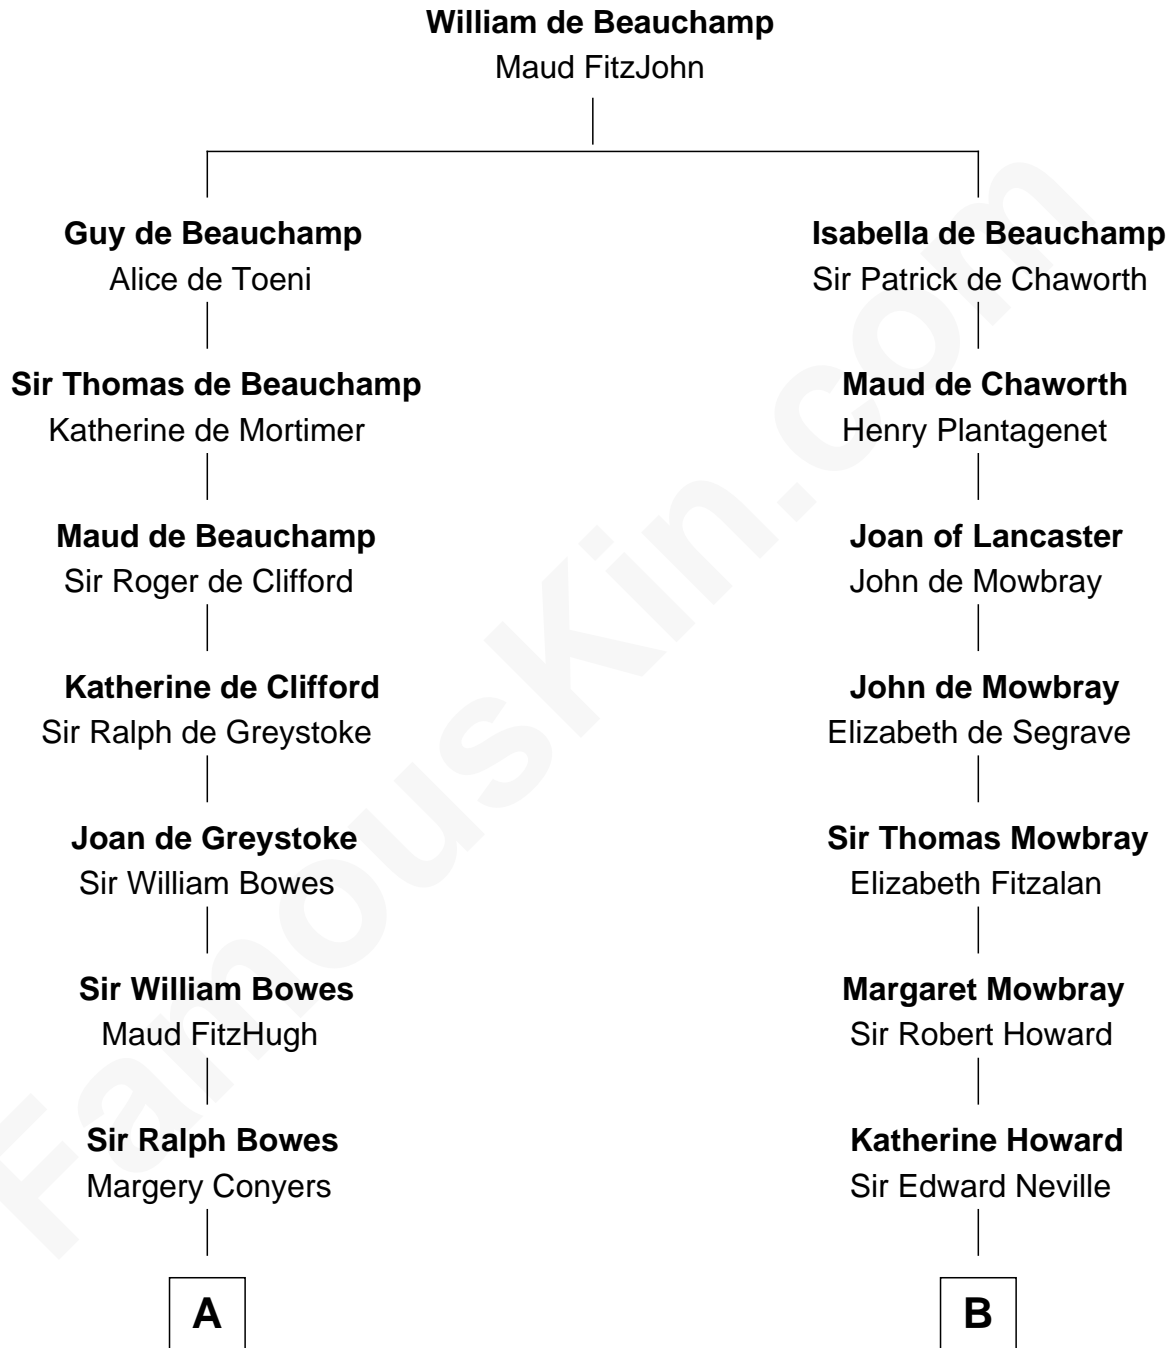

## Relationship Chart of

### Sandra Day O'Connor

*First Female U.S. Supreme Court Justice*

17th cousin 4 times removed of

### Thomas Jefferson

*3rd U.S. President and Signer of the Declaration of Independence*

**C**

—  
**Lettice Carlyle Cobb**

Luke Day

—  
**Hollis Day**

Eliza L. Flanders

—  
**Henry Clay Day**