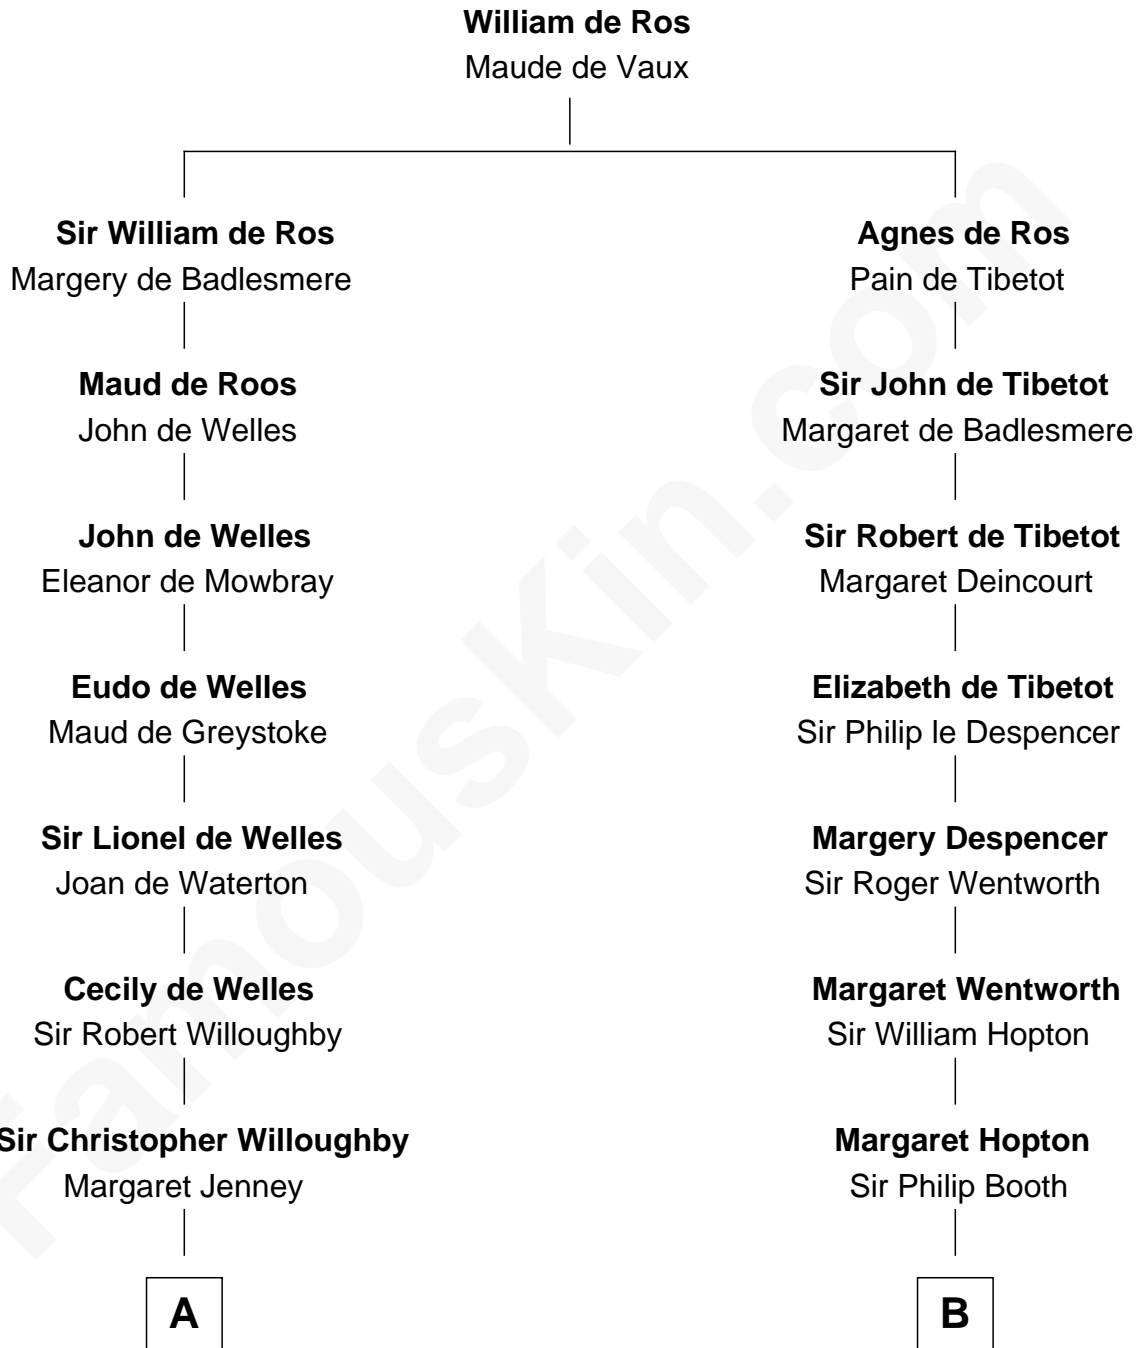

FamousKin.com

Relationship Chart of

Sandra Day O'Connor

First Female U.S. Supreme Court Justice

16th cousin 5 times removed of

Thomas Jefferson

3rd U.S. President and Signer of the Declaration of Independence

C

—
Lettice Carlyle Cobb

Luke Day

—
Hollis Day

Eliza L. Flanders

—
Henry Clay Day

Alice Edith Hilton

—
Henry R. Day

Ada Mae Wilkey

—
Sandra Day O'Connor

U.S. Supreme Court Justice

FamousKin.com