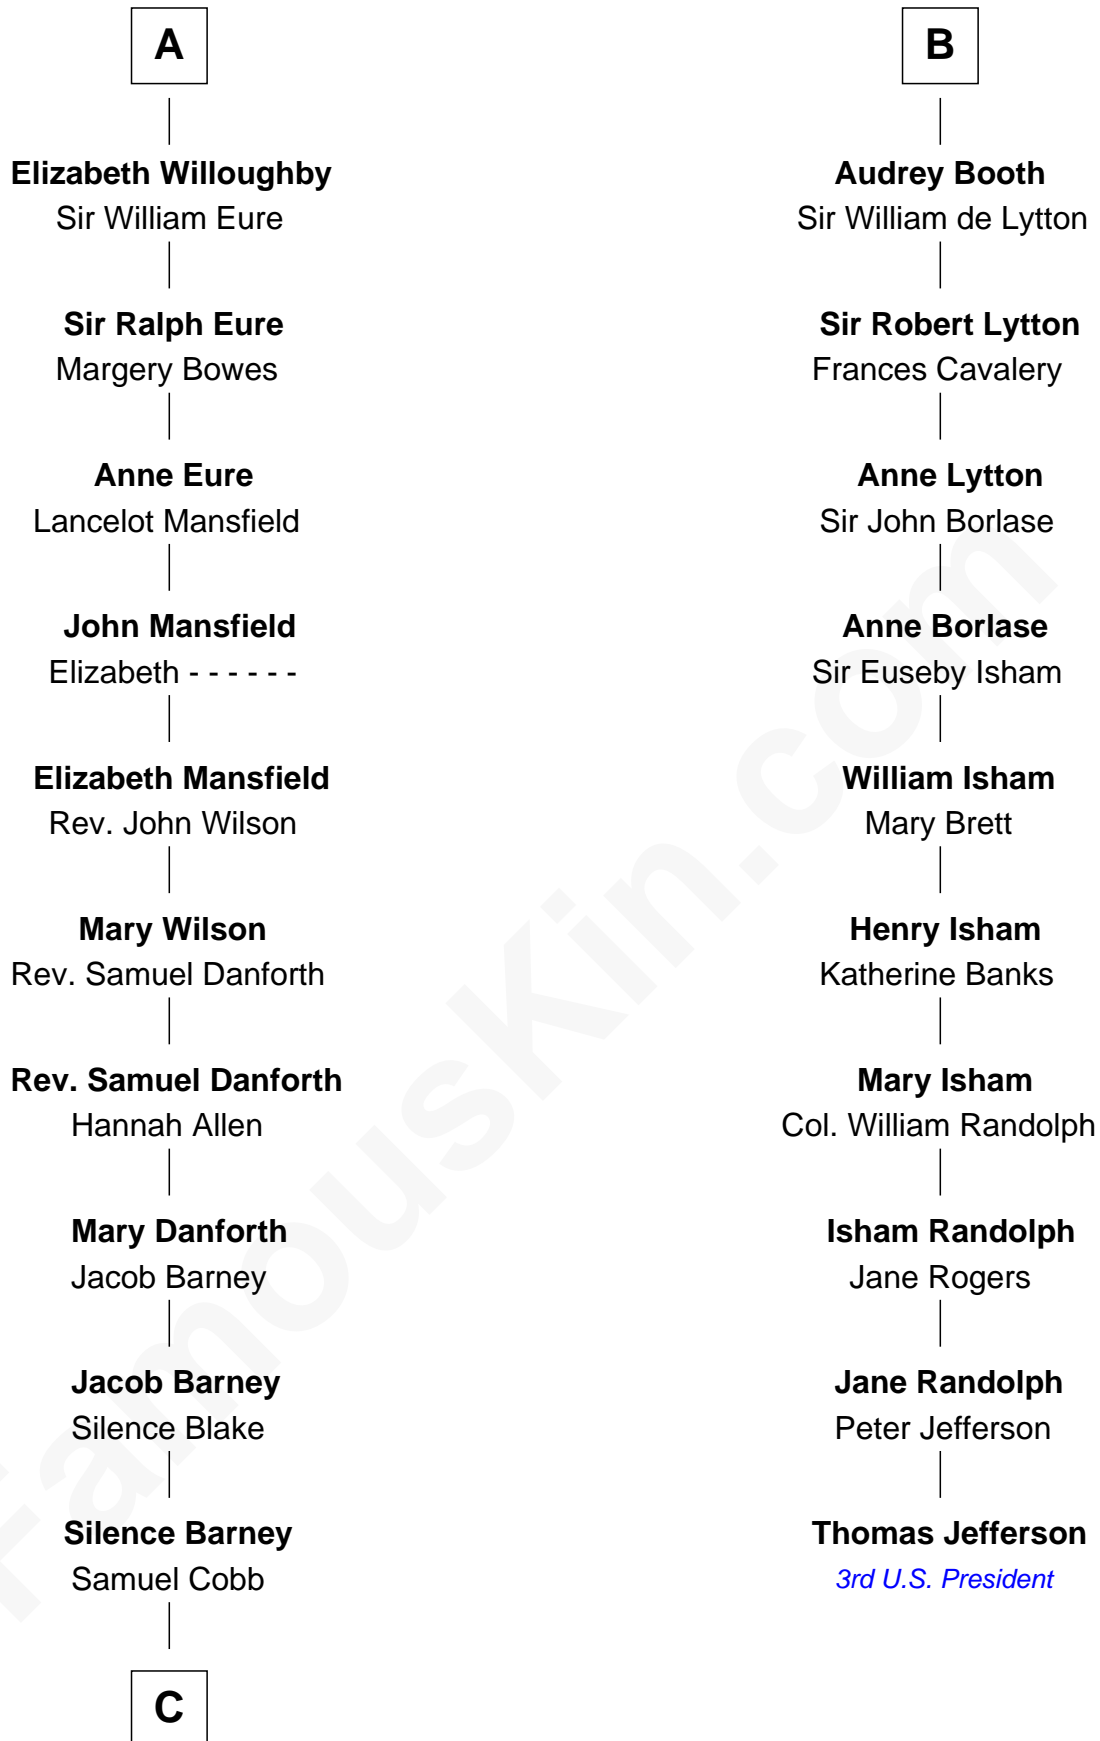

FamousKin.com

Relationship Chart of

Sandra Day O'Connor

First Female U.S. Supreme Court Justice

16th cousin 5 times removed of

Thomas Jefferson

3rd U.S. President and Signer of the Declaration of Independence

C

—
Lettice Carlyle Cobb

Luke Day

—
Hollis Day

Eliza L. Flanders

—
Henry Clay Day

Alice Edith Hilton

—
Henry R. Day

Ada Mae Wilkey

—
Sandra Day O'Connor

U.S. Supreme Court Justice

FamousKin.com