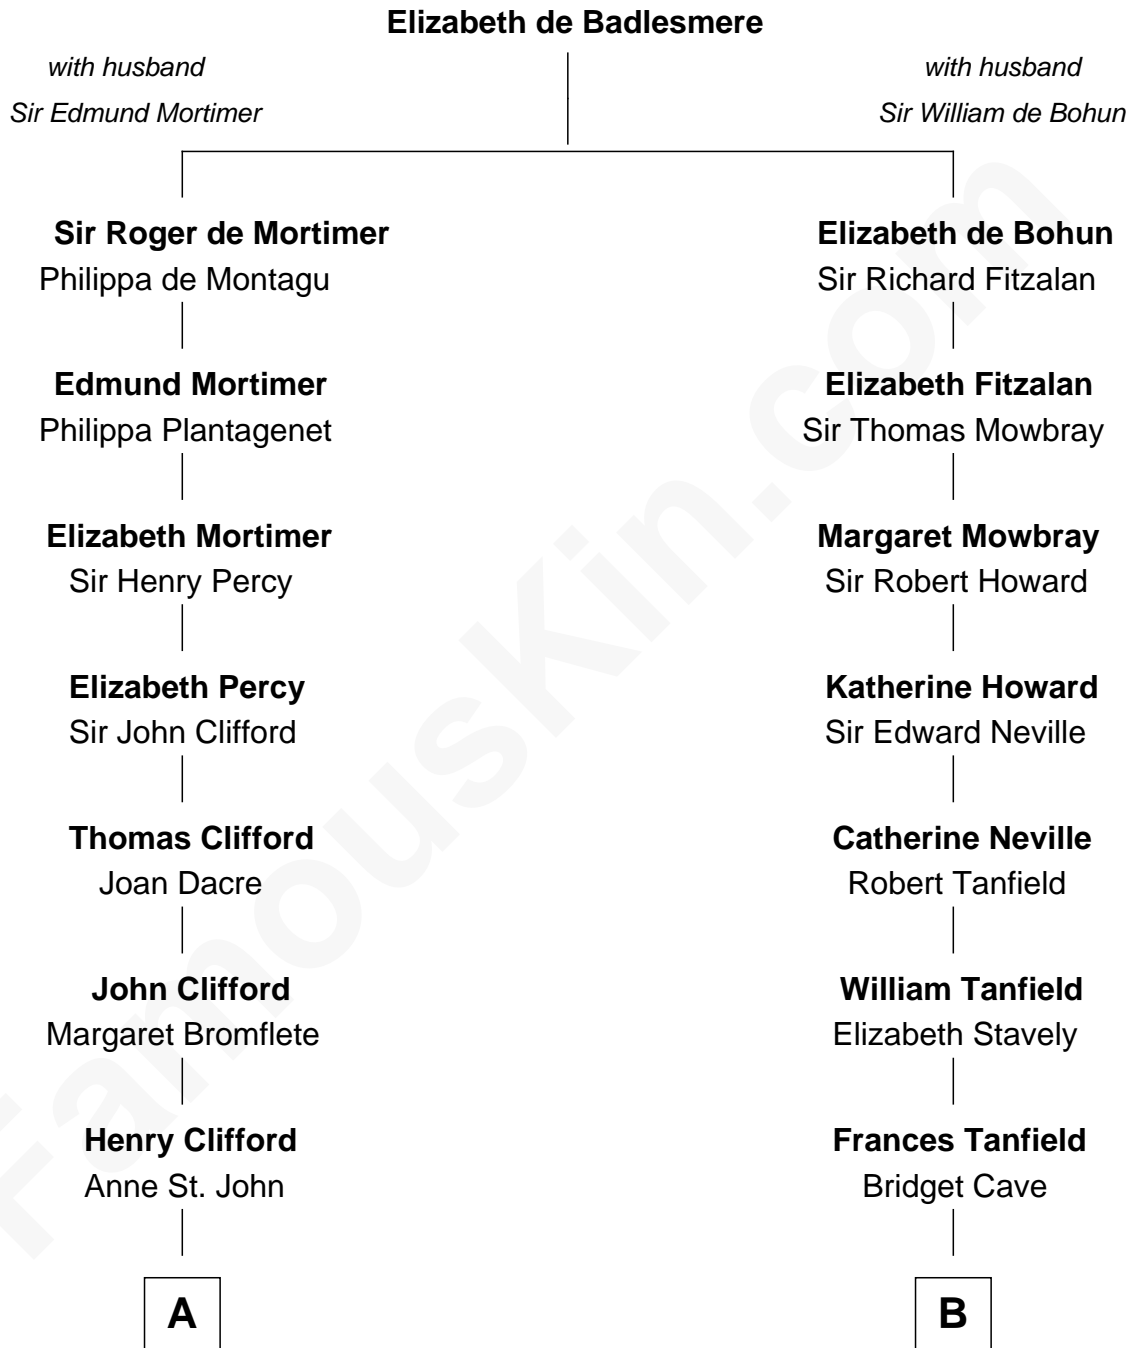

FamousKin.com

Relationship Chart of

Sandra Day O'Connor

First Female U.S. Supreme Court Justice

14th cousin 7 times removed of

Thomas Jefferson

3rd U.S. President and Signer of the Declaration of Independence

C

—
Lettice Carlyle Cobb

Luke Day

—
Hollis Day

Eliza L. Flanders

—
Henry Clay Day

Alice Edith Hilton

—
Henry R. Day

Ada Mae Wilkey

—
Sandra Day O'Connor

U.S. Supreme Court Justice

FamousKin.com