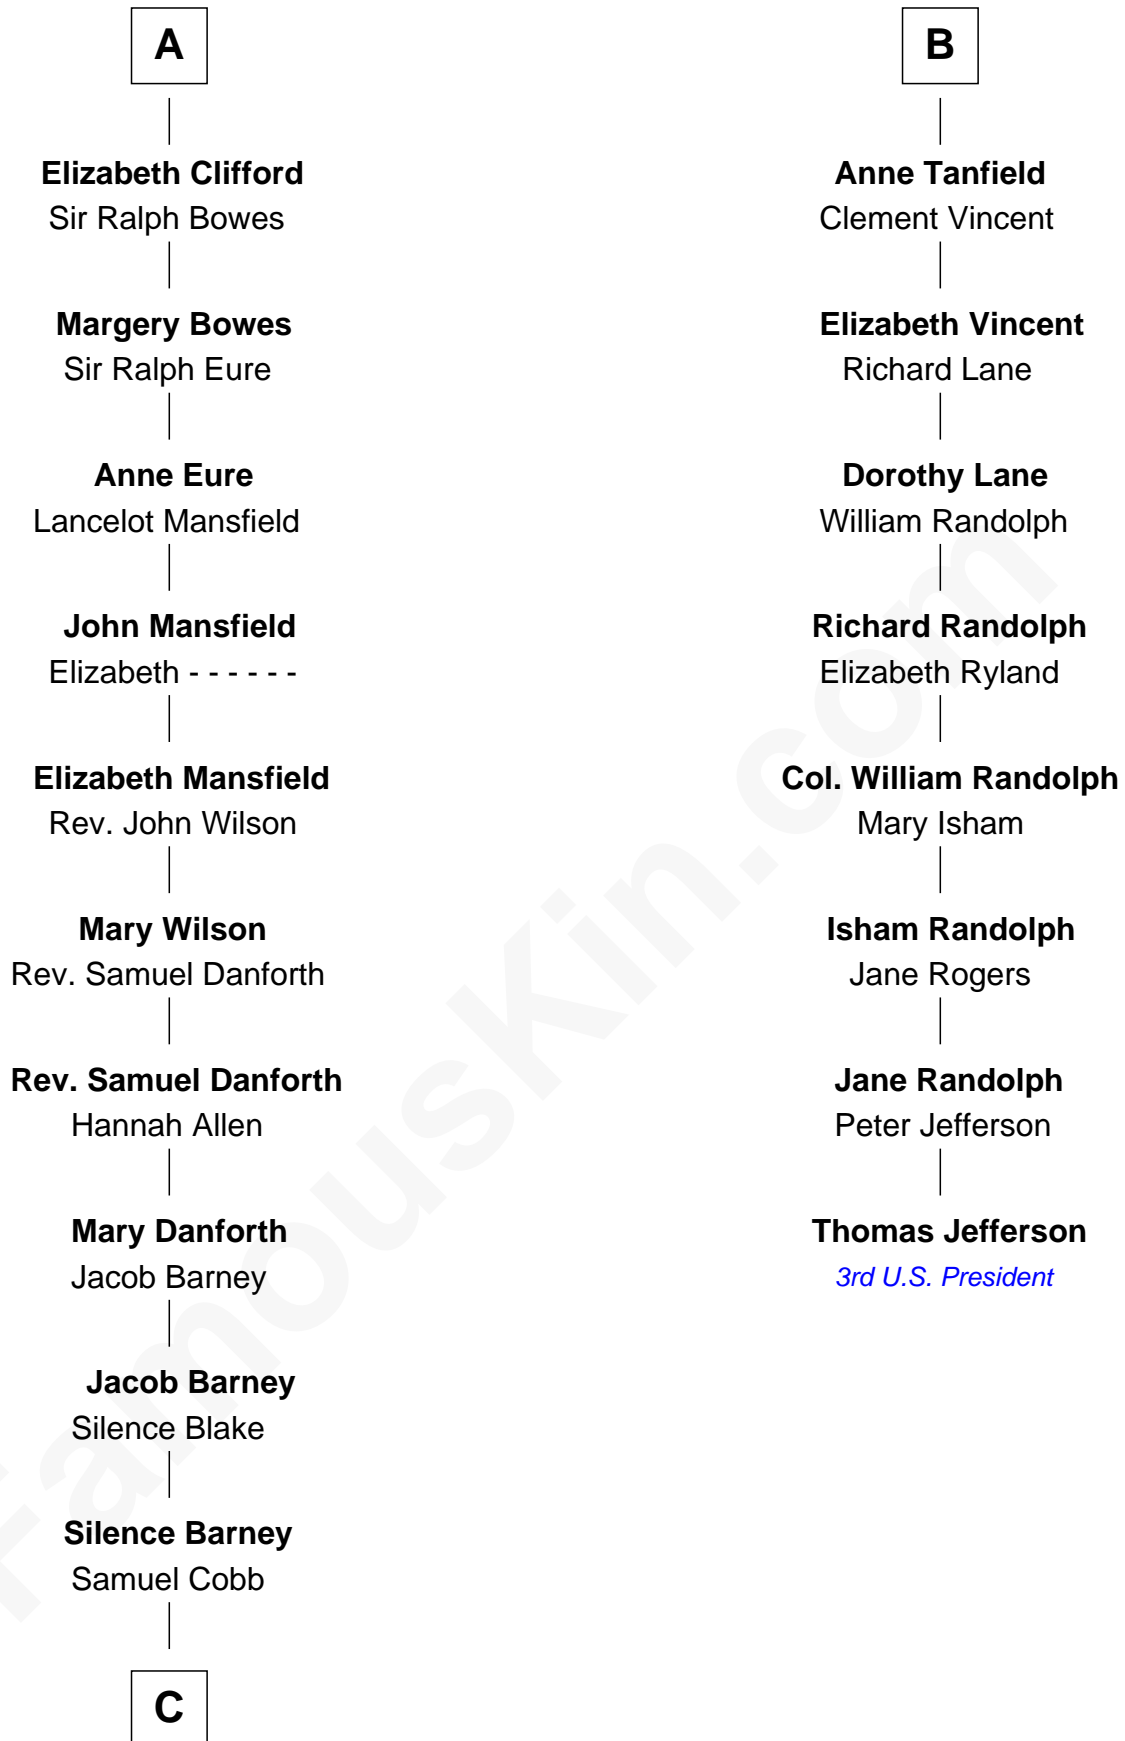

FamousKin.com

Relationship Chart of

Sandra Day O'Connor

First Female U.S. Supreme Court Justice

14th cousin 7 times removed of

Thomas Jefferson

3rd U.S. President and Signer of the Declaration of Independence

C

—
Lettice Carlyle Cobb

Luke Day

—
Hollis Day

Eliza L. Flanders

—
Henry Clay Day

Alice Edith Hilton

—
Henry R. Day

Ada Mae Wilkey

—
Sandra Day O'Connor

U.S. Supreme Court Justice

FamousKin.com