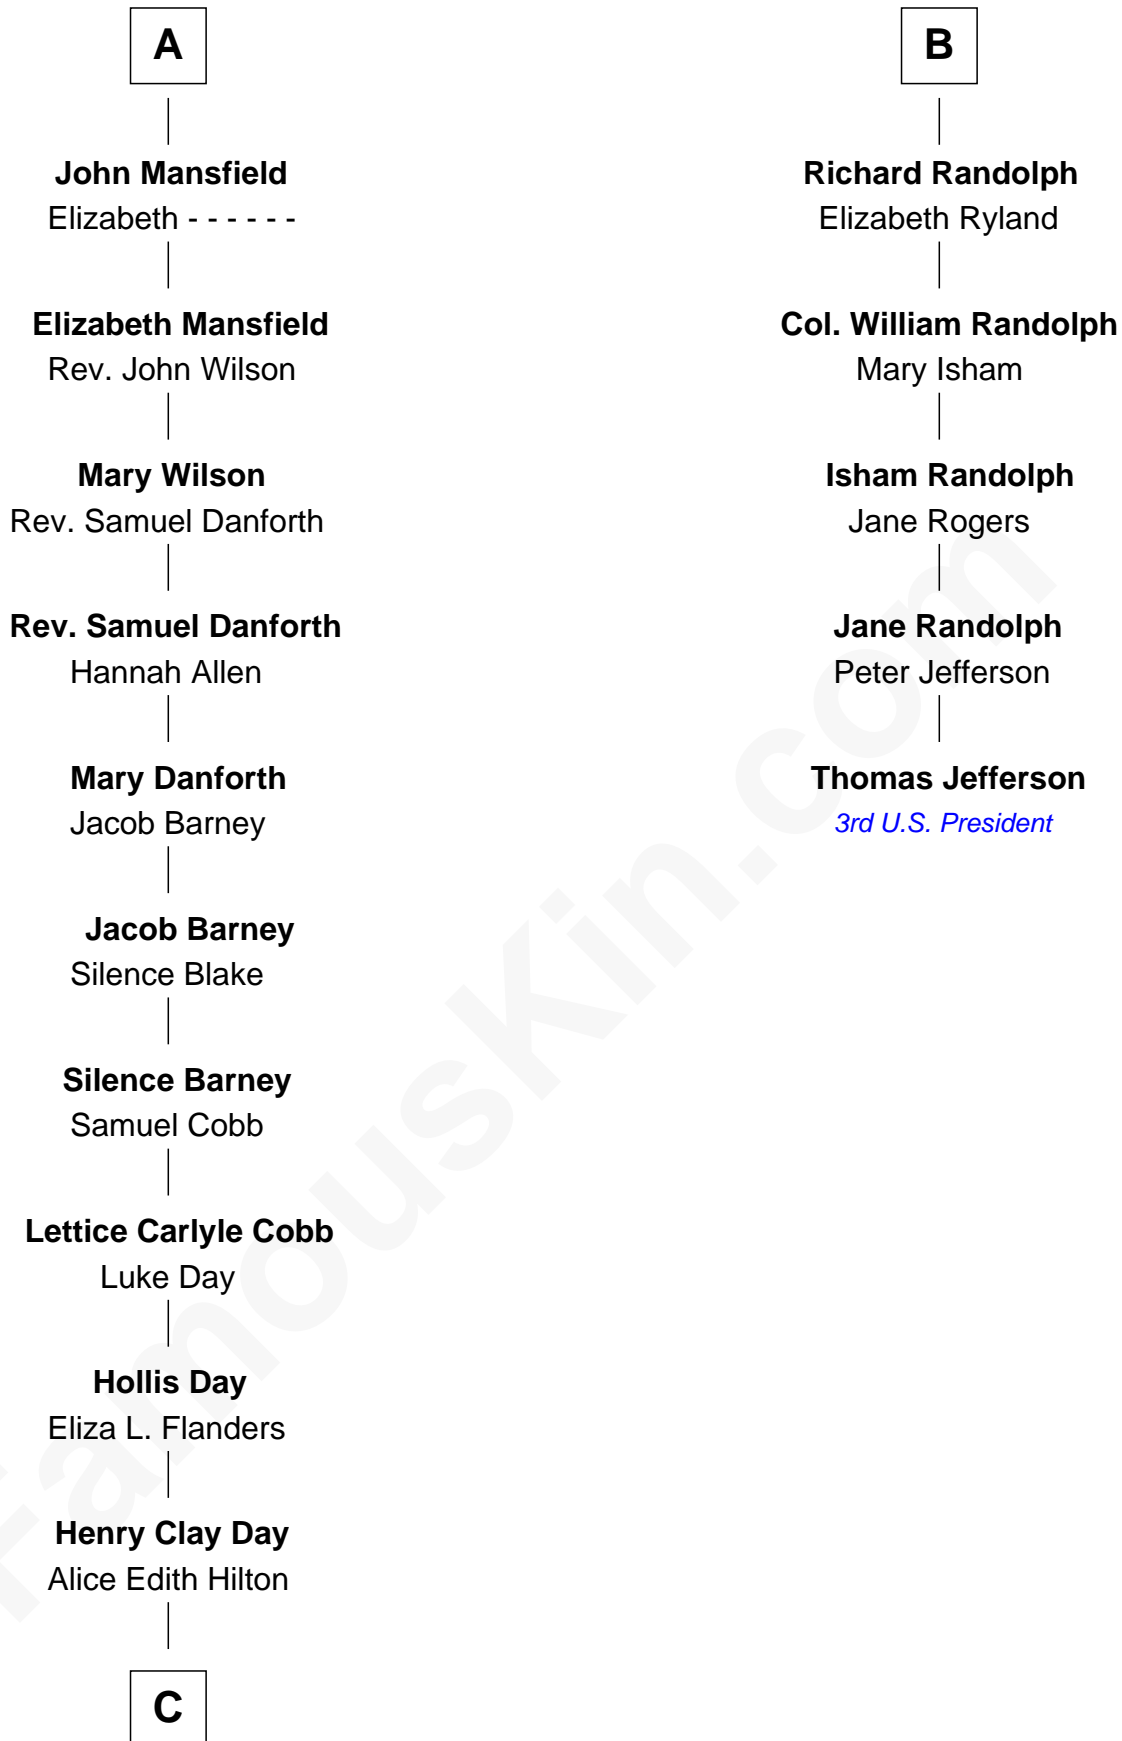

FamousKin.com

Relationship Chart of

Sandra Day O'Connor

First Female U.S. Supreme Court Justice

11th cousin 7 times removed of

Thomas Jefferson

3rd U.S. President and Signer of the Declaration of Independence

C

Henry R. Day
Ada Mae Wilkey

Sandra Day O'Connor
U.S. Supreme Court Justice

FamousKin.com